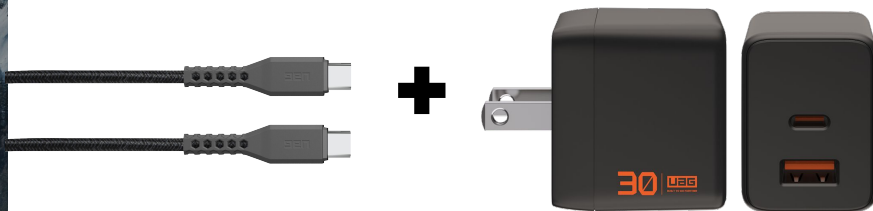

# 30W 2-Port Wall Charger w/ 6ft Cable (US)

Compatible with multiple devices

**BUNDLE**

**POWER** ⚡ **FURTHER**

## FEATURES

 **FAST CHARGING:** DELIVERS UP TO 30W POWER DELIVERY (PD) AND EFFICIENT QC CHARGING

 **GALLIUM NITRIDE (GaN) TECHNOLOGY** FOR COMPACT SIZE, BETTER EFFICIENCY, AND HEAT MANAGEMENT

 **MULTIPLE PORTS:** COMPATIBLE WITH A WIDE RANGE OF USB DEVICES

 **BUILT-IN OVERVOLTAGE, OVERCHARGING, AND SHORT-CIRCUIT PROTECTION**

 **TRAVEL FRIENDLY**

 **6FT/2M BRAIDED USB-C CABLE**

 **SUPPORTS FAST CHARGING**

 **BRAIDED NYLON EXTERIOR**

 **INTEGRATED CABLE TIE**

 **MULTI-DIRECTIONAL HEX-MATRIX STRAIN RELIEF**

## BUNDLE

**BLACK**

**30W 2 PORT WALL CHARGER & 6FT CABLE**

SKU 9B4430BBV01

UPC 840283928444

+ COMES IN BULK PACKAGING