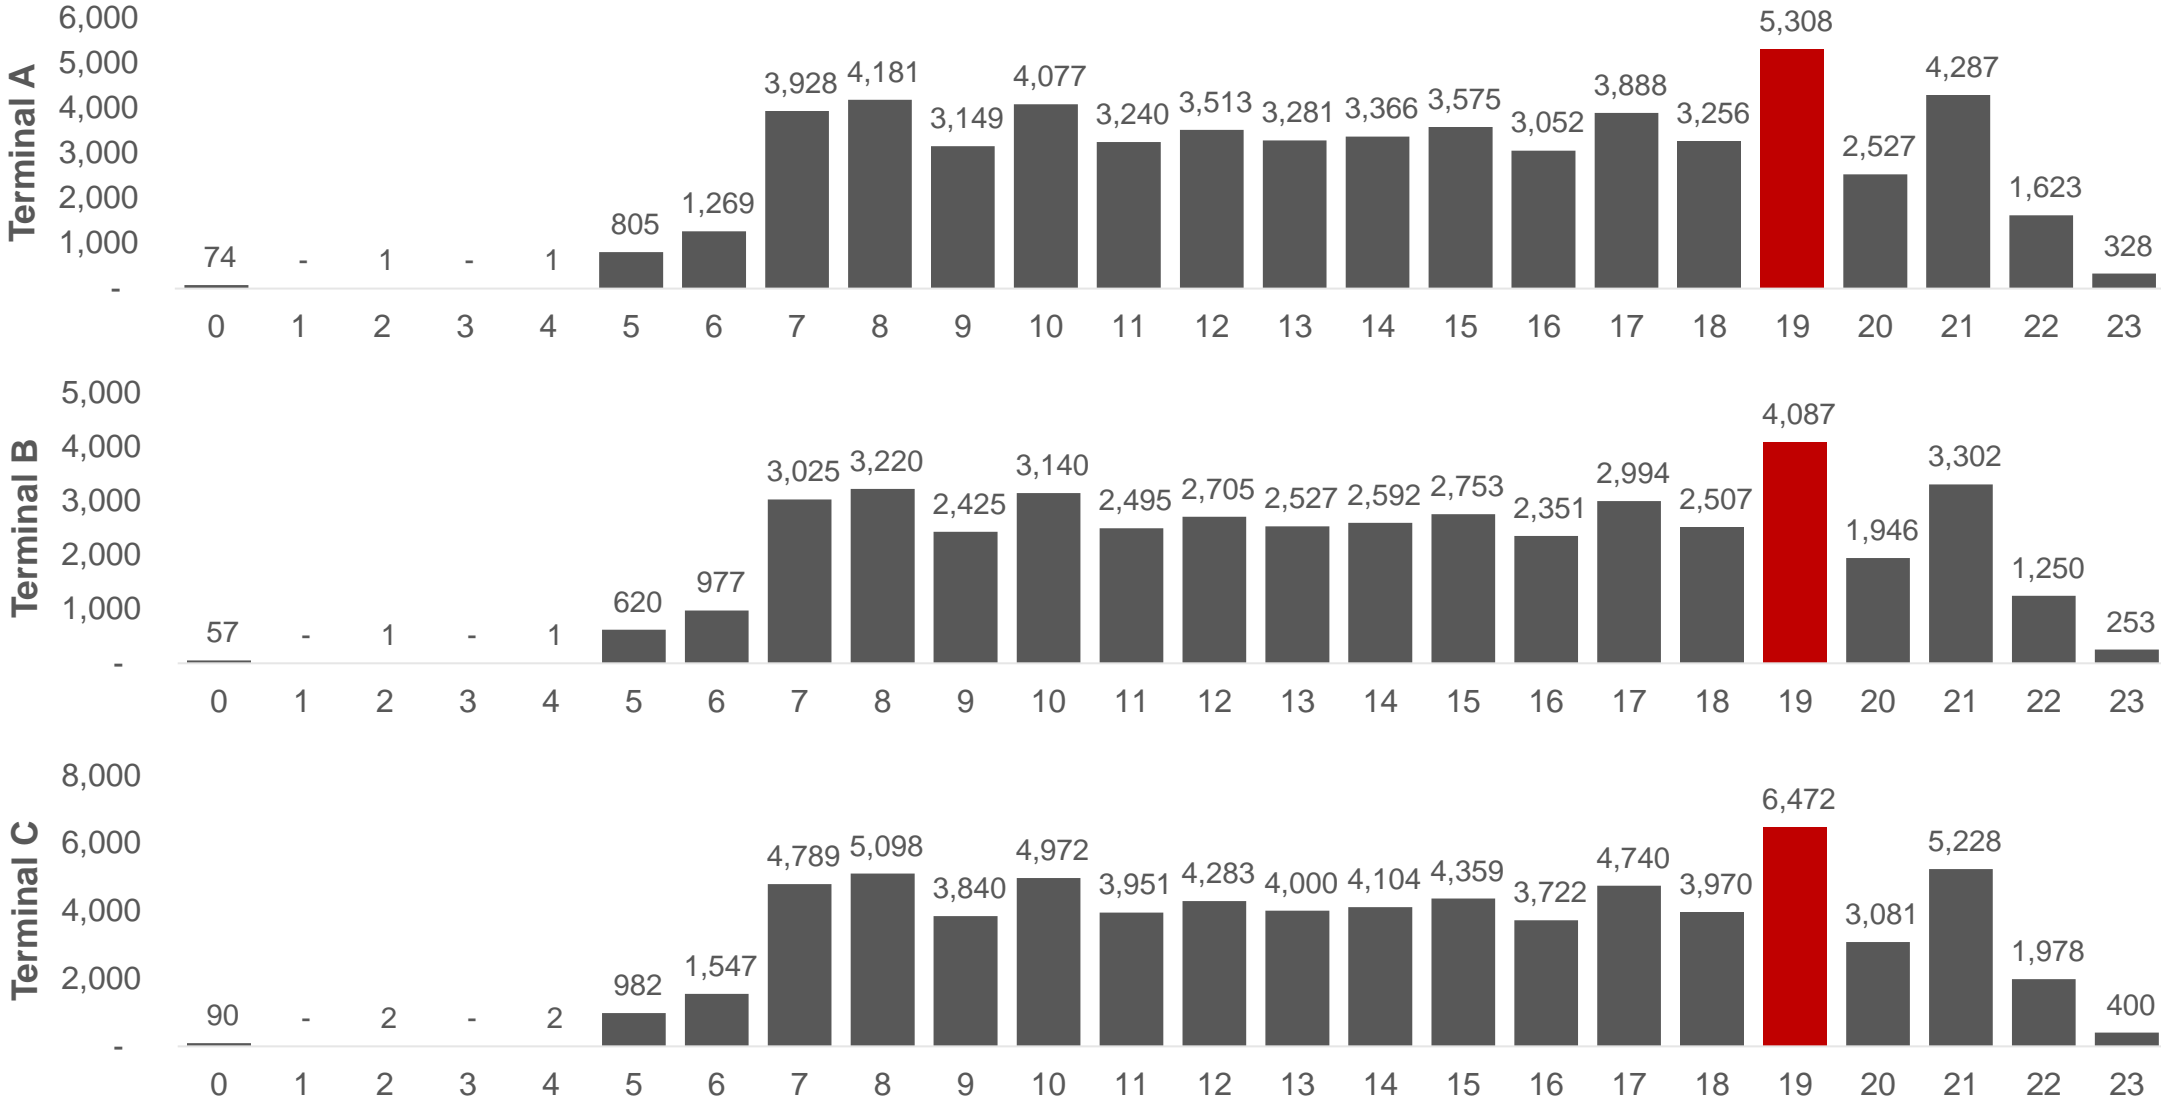

Passenger Traffic DFW Terminal Split by Hour (Forecasted July 2024)

Passenger Traffic DFW Terminal Split by Hour (Forecasted July 2024)