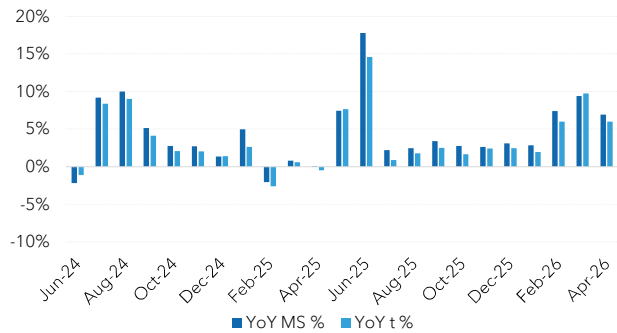

NZ Milk Production YoY% Change