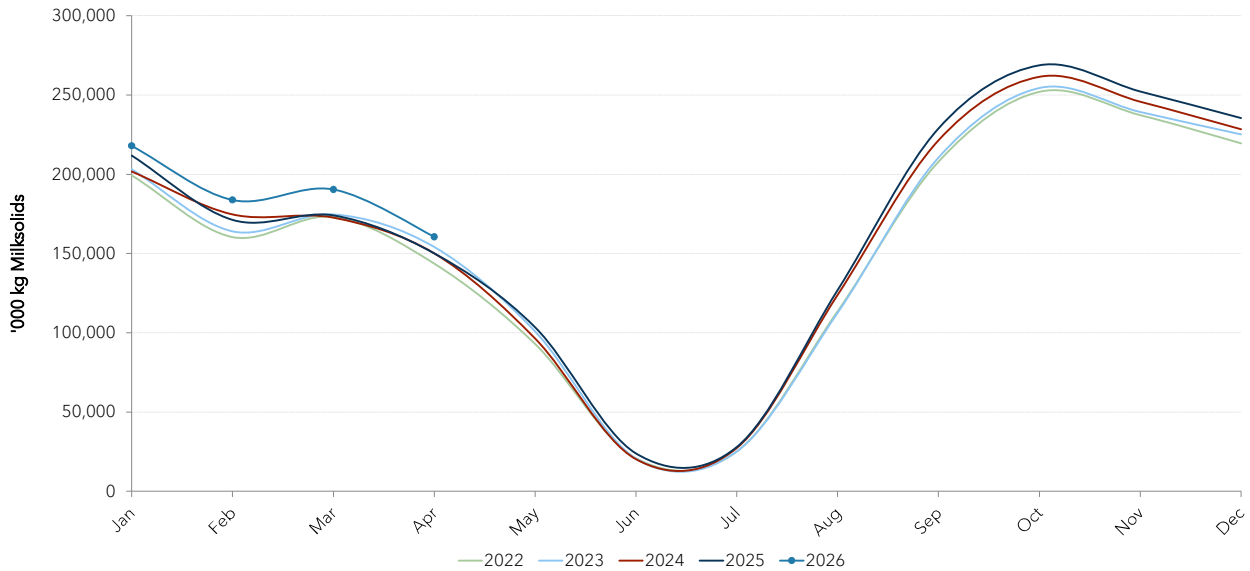

New Zealand Milk Production - '000 kg Milk solids

Month	2022	2023	2024	2025	2026	'26/'25(%)
January	199,256	203,101	201,791	211,853	217,950	2.9%
February	160,430	164,082	174,718	171,157	183,803	7.4%
March	173,051	174,732	172,573	173,986	190,367	9.4%
April	143,603	154,060	149,987	150,138	160,548	6.9%
May	92,893	100,742	96,364	103,525		
June	20,872	20,784	20,334	23,956		
July	25,146	25,116	27,429	28,042		
August	113,595	112,564	123,823	126,874		
September	207,787	210,436	221,291	228,839		
October	252,061	254,432	261,483	268,743		
November	237,324	239,213	245,773	252,245		
December	219,566	225,182	228,298	235,413		
TOTAL	1,845,583	1,884,443	1,923,864	1,974,772	752,668	

New Zealand Milk Production - '000 tonnes

Month	2022	2023	2024	2025	2026	'26/'25(%)
January	2,324	2,352	2,324	2,385	2,432	2.0%
February	1,773	1,814	1,914	1,865	1,977	6.0%
March	1,809	1,815	1,752	1,763	1,935	9.7%
April	1,429	1,526	1,463	1,456	1,544	6.0%
May	911	978	917	987		
June	234	230	228	261		
July	288	286	310	312		
August	1,329	1,301	1,418	1,444		
September	2,507	2,497	2,600	2,665		
October	3,025	3,016	3,078	3,130		
November	2,834	2,820	2,878	2,947		
December	2,588	2,612	2,649	2,714		
TOTAL	21,051	21,245	21,531	21,930	7,887	

Note (1): Tonnes of milk collected for processing is calculated from the kg milk solids using an estimated average monthly milk solids composition.

NZ Milk Production (Milk solids)