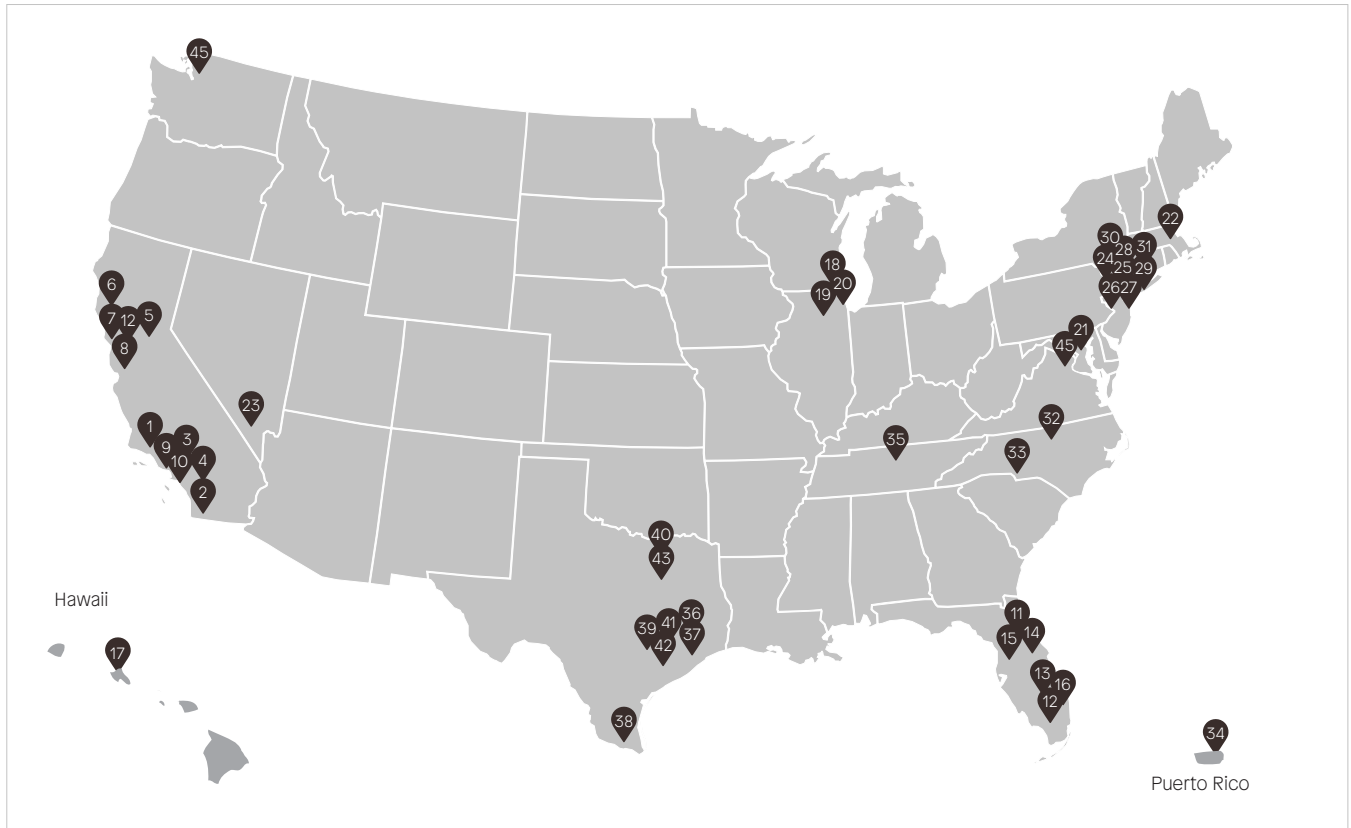

17 Waikale Premium Outlet
94-790 Lumiaina St Waipahu,
Hawaii, 96797
Contact: (808) 676-5783

18 Woodfield Mall
5 Woodfield Shopping Ctr
Schaumburg, IL, 60173
Contact: (847) 995-0820

19 Chicago Premium Outlets
1650 Premium Outlets Blvd Aurora,
IL, 60502
Contact: (630) 585-9566

20 Fashion Outlets Of Chicago
5220 Fashion Outlet Way Rosemont,
IL, 60018
Contact: (847) 678-7613

21 Arundel Mills
7000 Arundel Mills Cir Hanover,
Maryland, 21076
Contact: (410) 379-1390

Store locator - ALDO Kids collection