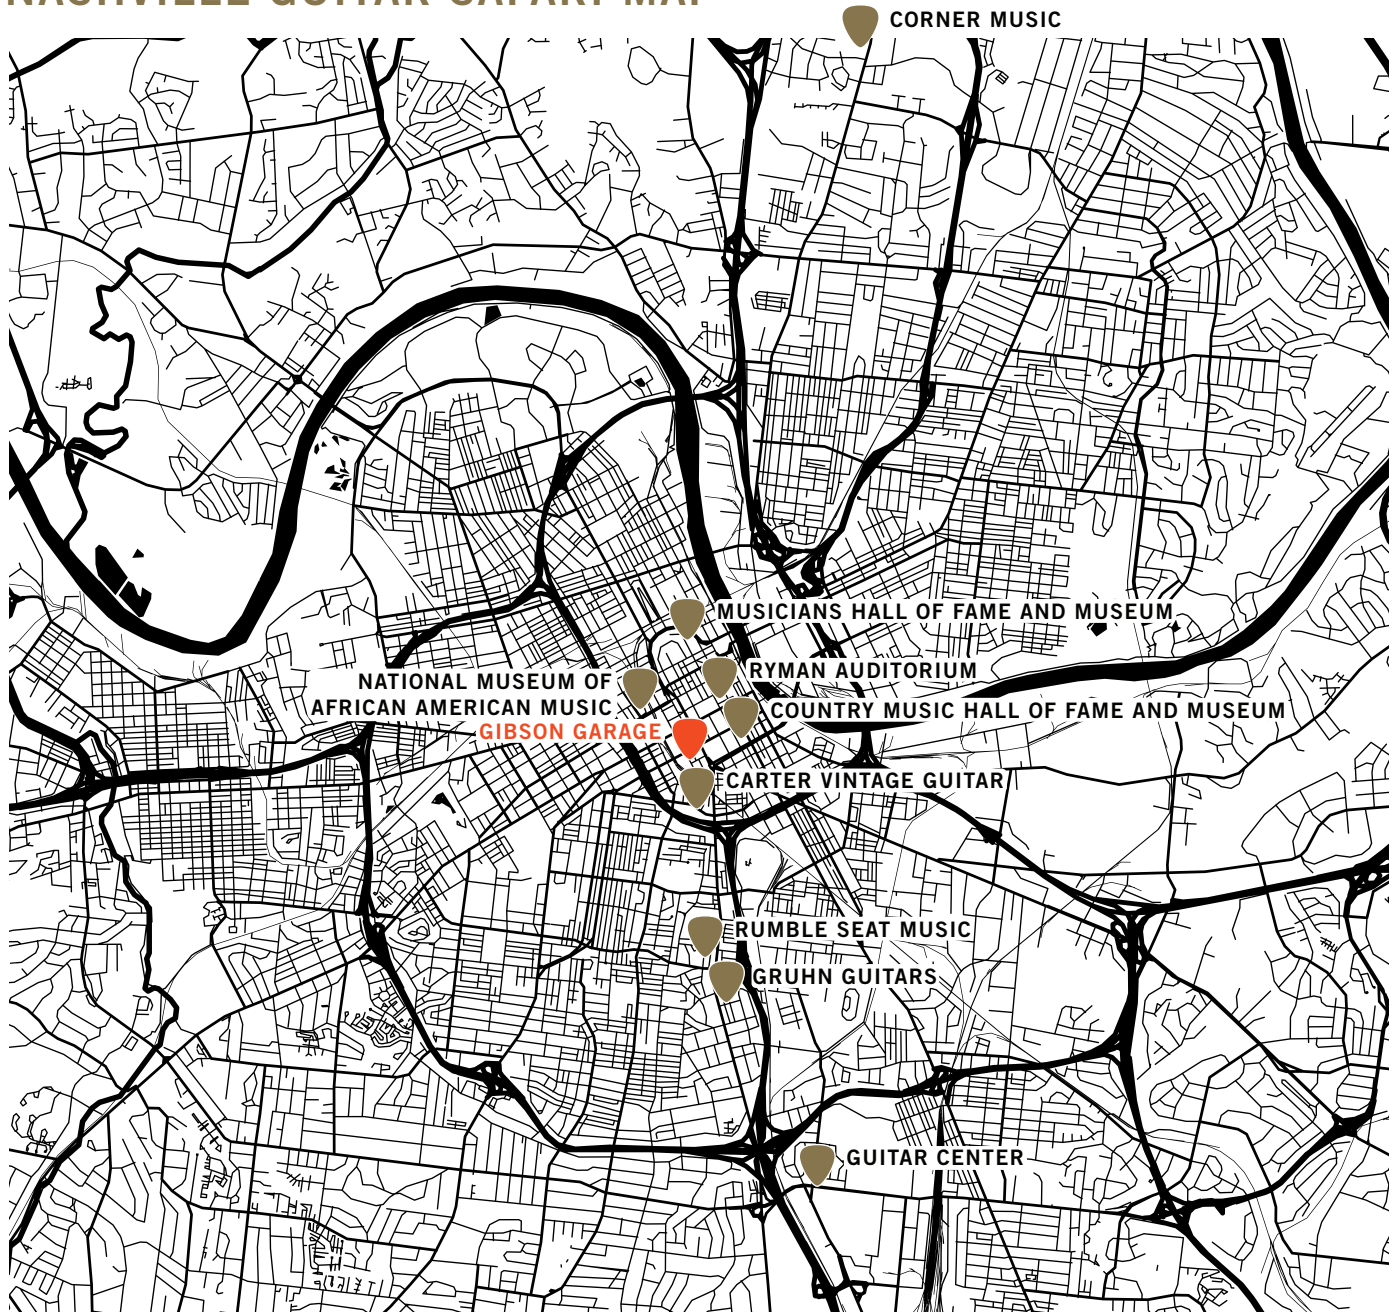

ADDRESS

209 10TH AVENUE S, SUITE 205
NASHVILLE, TN 37203
615.933.6000

HOURS

MONDAY - SATURDAY | 11 AM - 6 PM
SUNDAY | 12 - 6 PM
GIBSON.COM/GARAGE

@OFFICIALGIBSONGARAGE

@GIBSONGARAGE

NASHVILLE GUITAR SAFARI MAP

OTHER DEALERS NOT LISTED ON MAP:

SAM ASH | MADISON, TN - GUITAR CENTER | GOODLETTSVILLE, TN - GUITAR CENTER | BRENTWOOD, TN