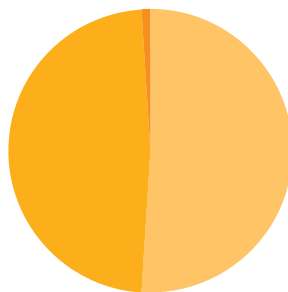

STUDENT POPULATION

52% MALE   **48%** FEMALE   **<1%** GENDER NON-CONFORMING OR UNKNOWN

- **72%** Hispanic / Latino
- **20%** Black / African American
- **3%** White
- **2%** Other / Multi-Racial
- **1%** Asian
- **<1%** Unknown
- **<1%** Native American / Alaska Native
- **<1%** Pacific Islander

77% eligible for free/ reduced price lunch

46% English Language Learners