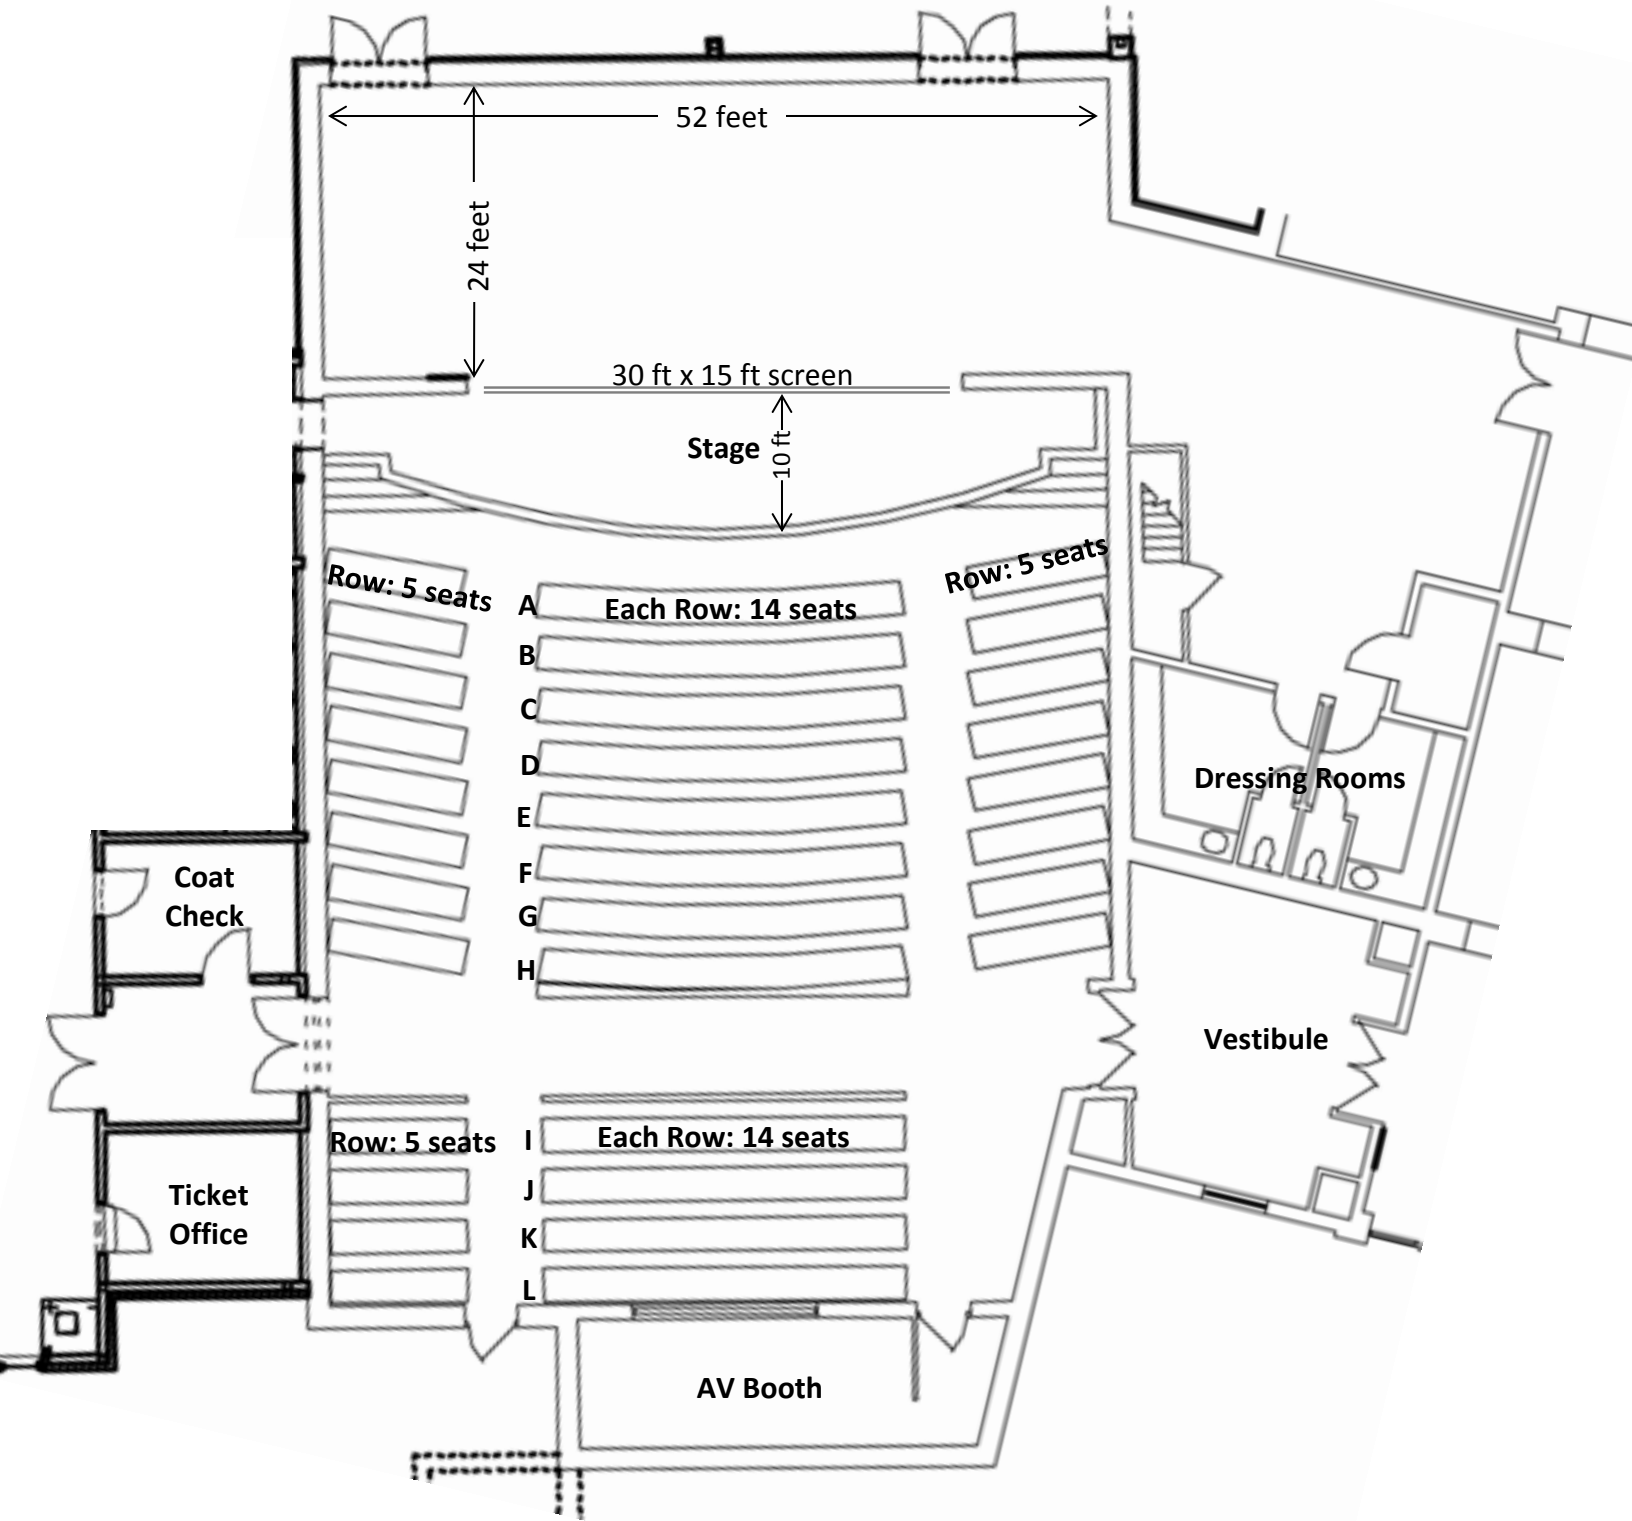

VIRGINIA
MUSEUM
OF
CONTEMPORARY
ART

All spaces are handicap assessable.

RODRIGUEZ PAVILION 1,600 sq. ft. (40x40)

PRICE AUDITORIUM 268 SEATS