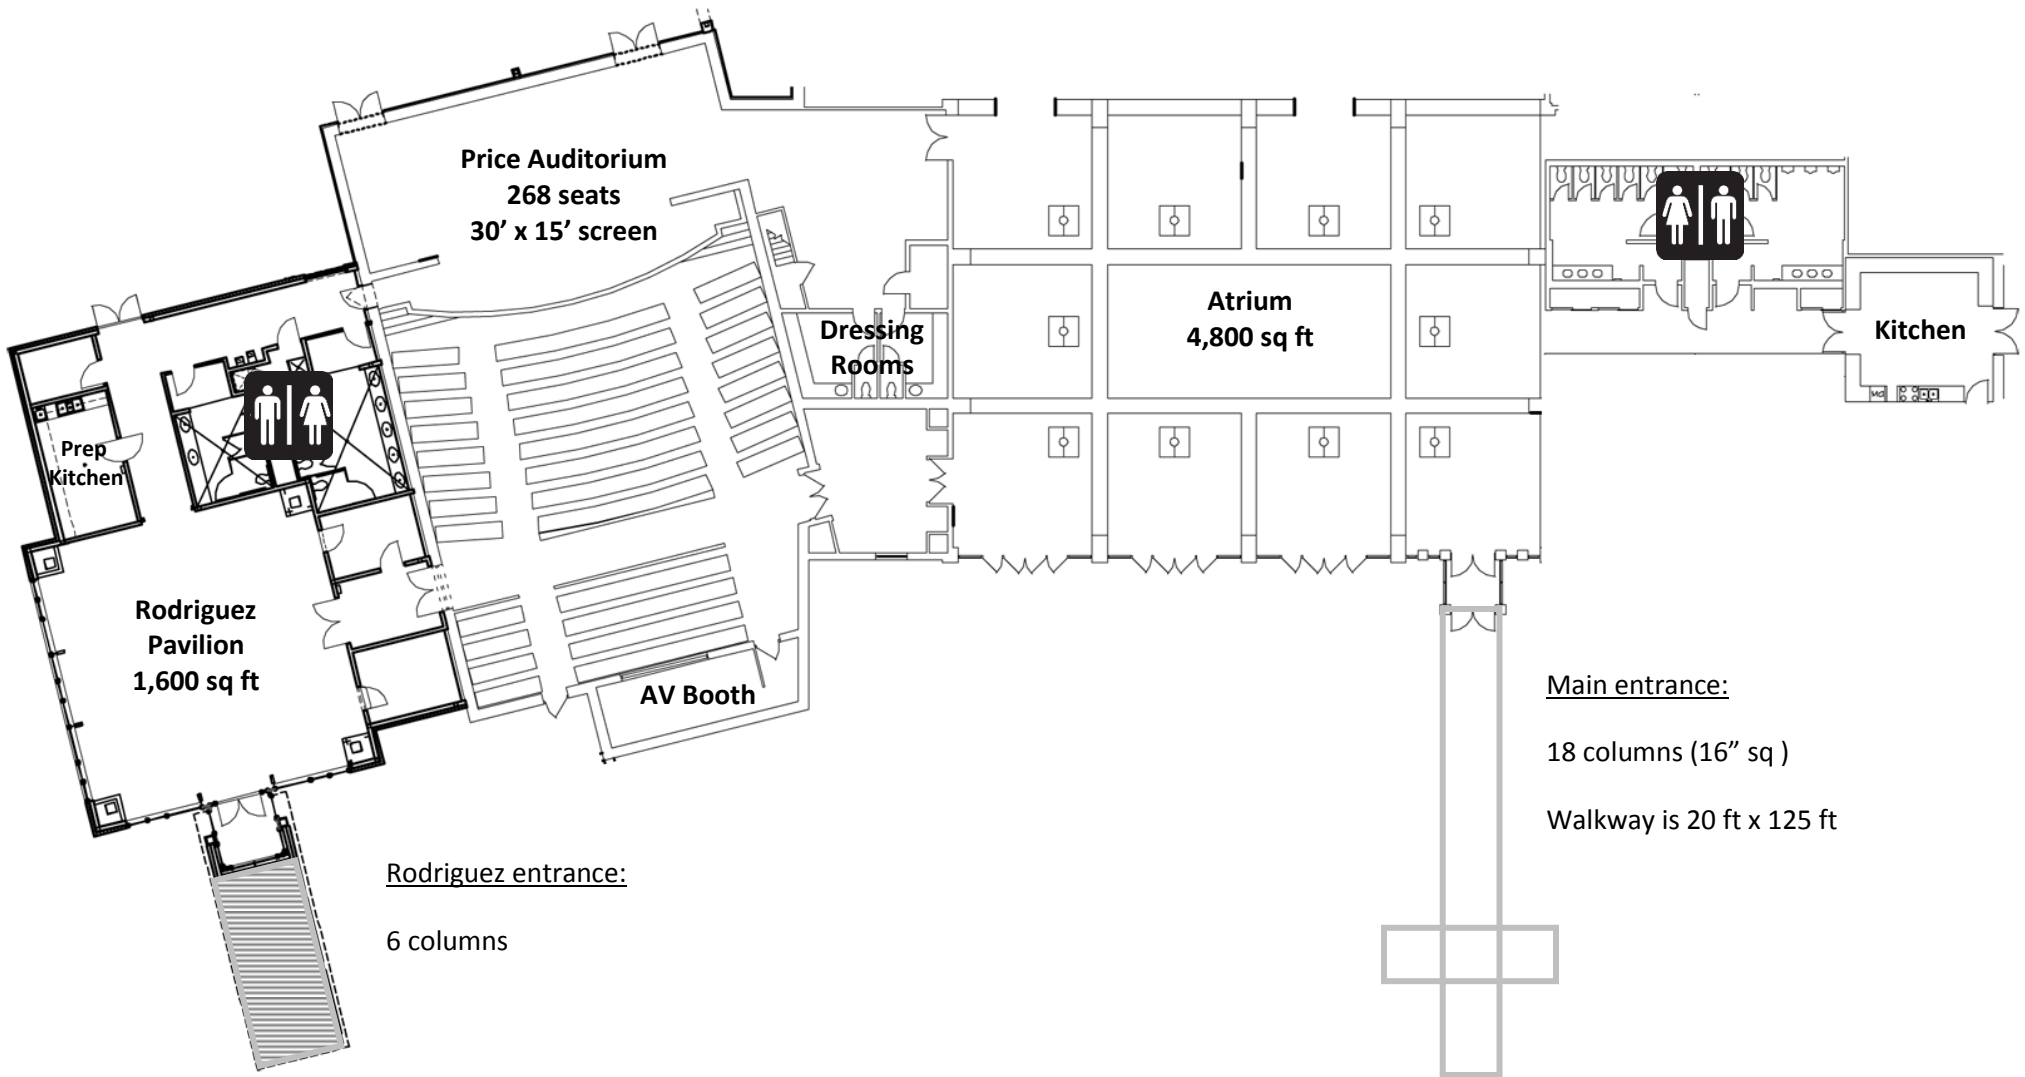

VIRGINIA
MUSEUM
OF
CONTEMPORARY
ART

All spaces are handicap assessable.

RODRIGUEZ PAVILION 1,600 sq. ft. (40x40)

PRICE AUDITORIUM 268 SEATS