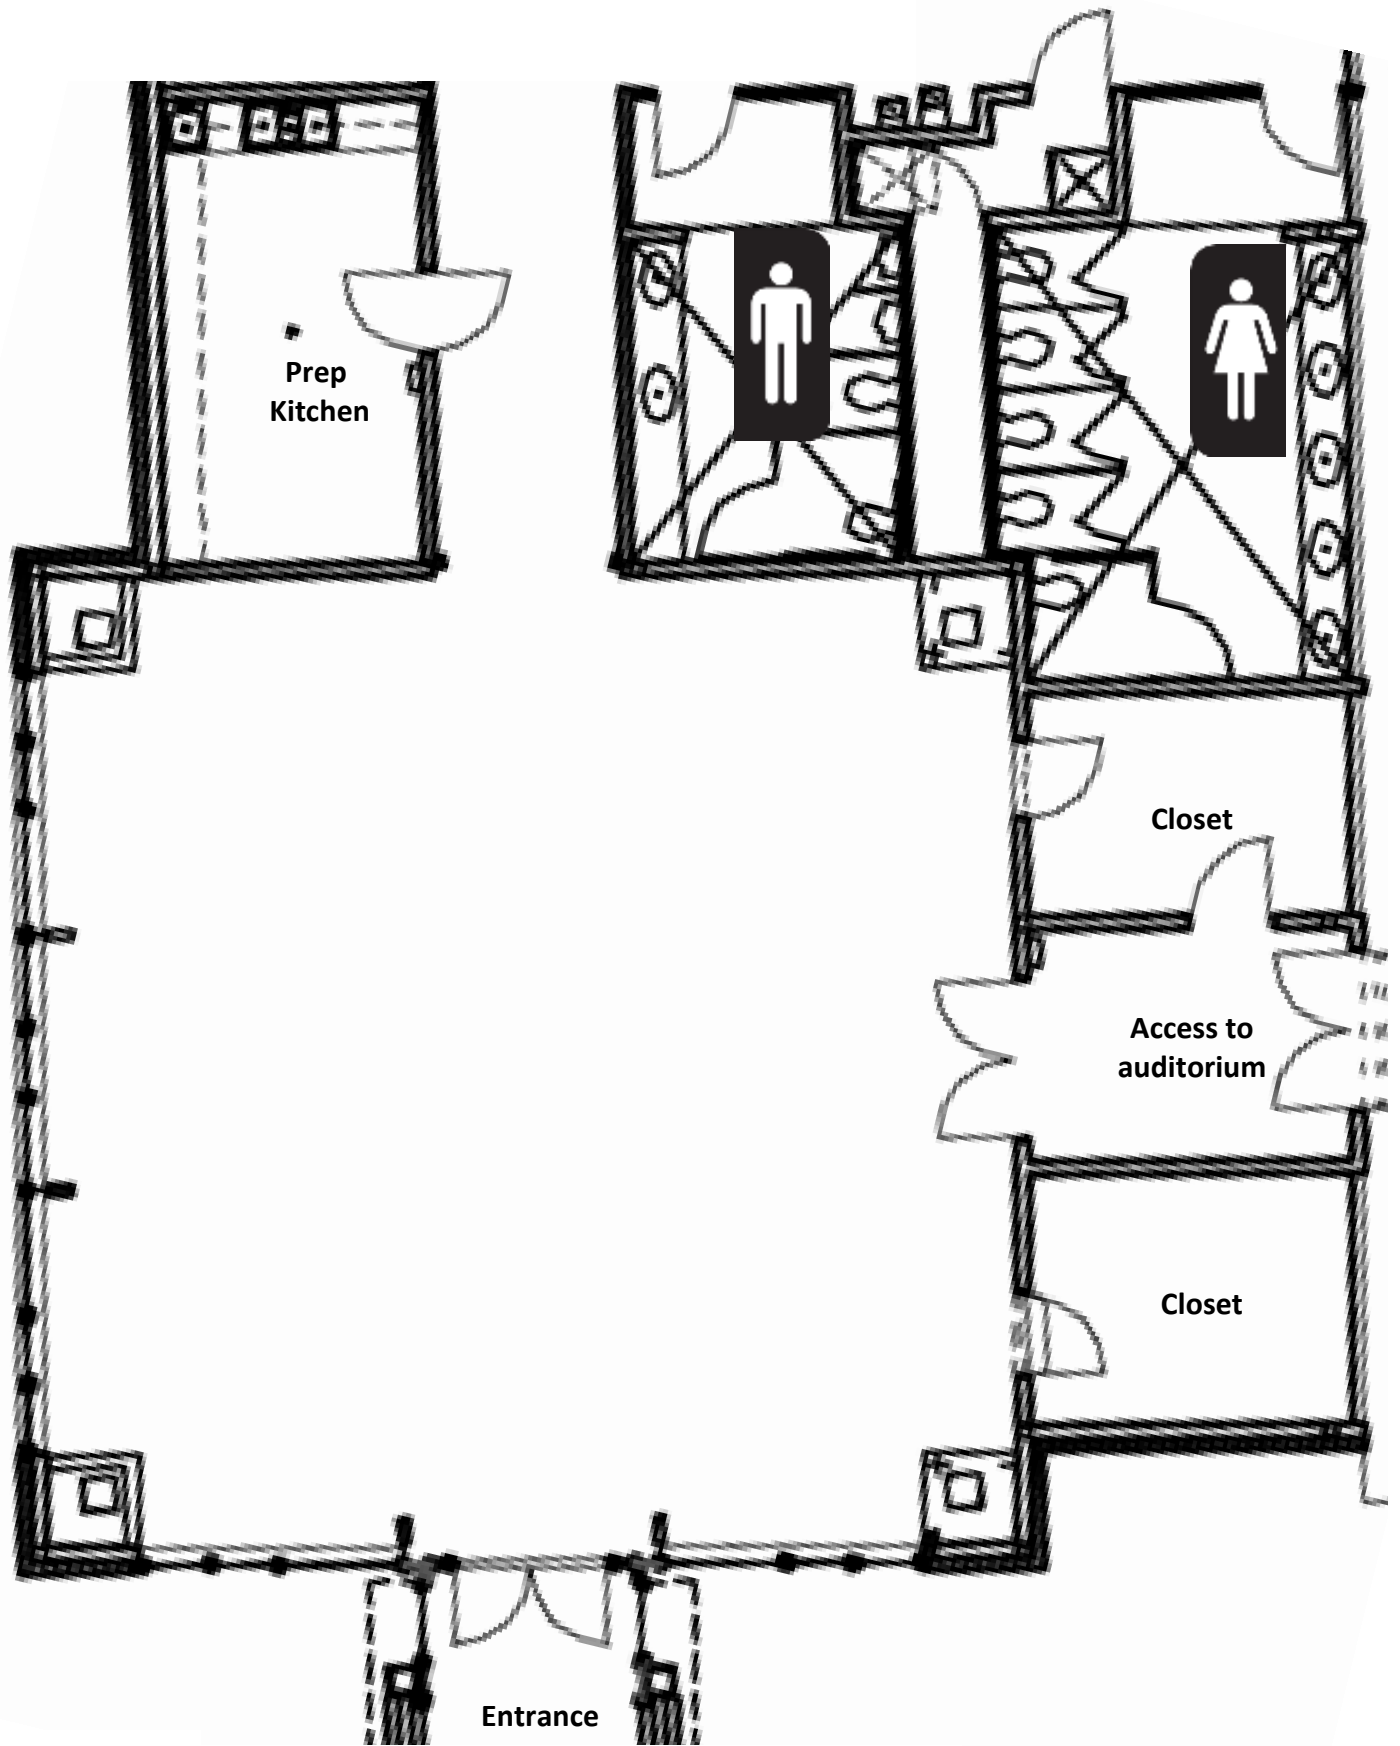

VIRGINIA
MUSEUM
OF
CONTEMPORARY
ART

All spaces are handicap assessable.

RODRIGUEZ PAVILION 1,600 sq. ft. (40x40)

PRICE AUDITORIUM 268 SEATS