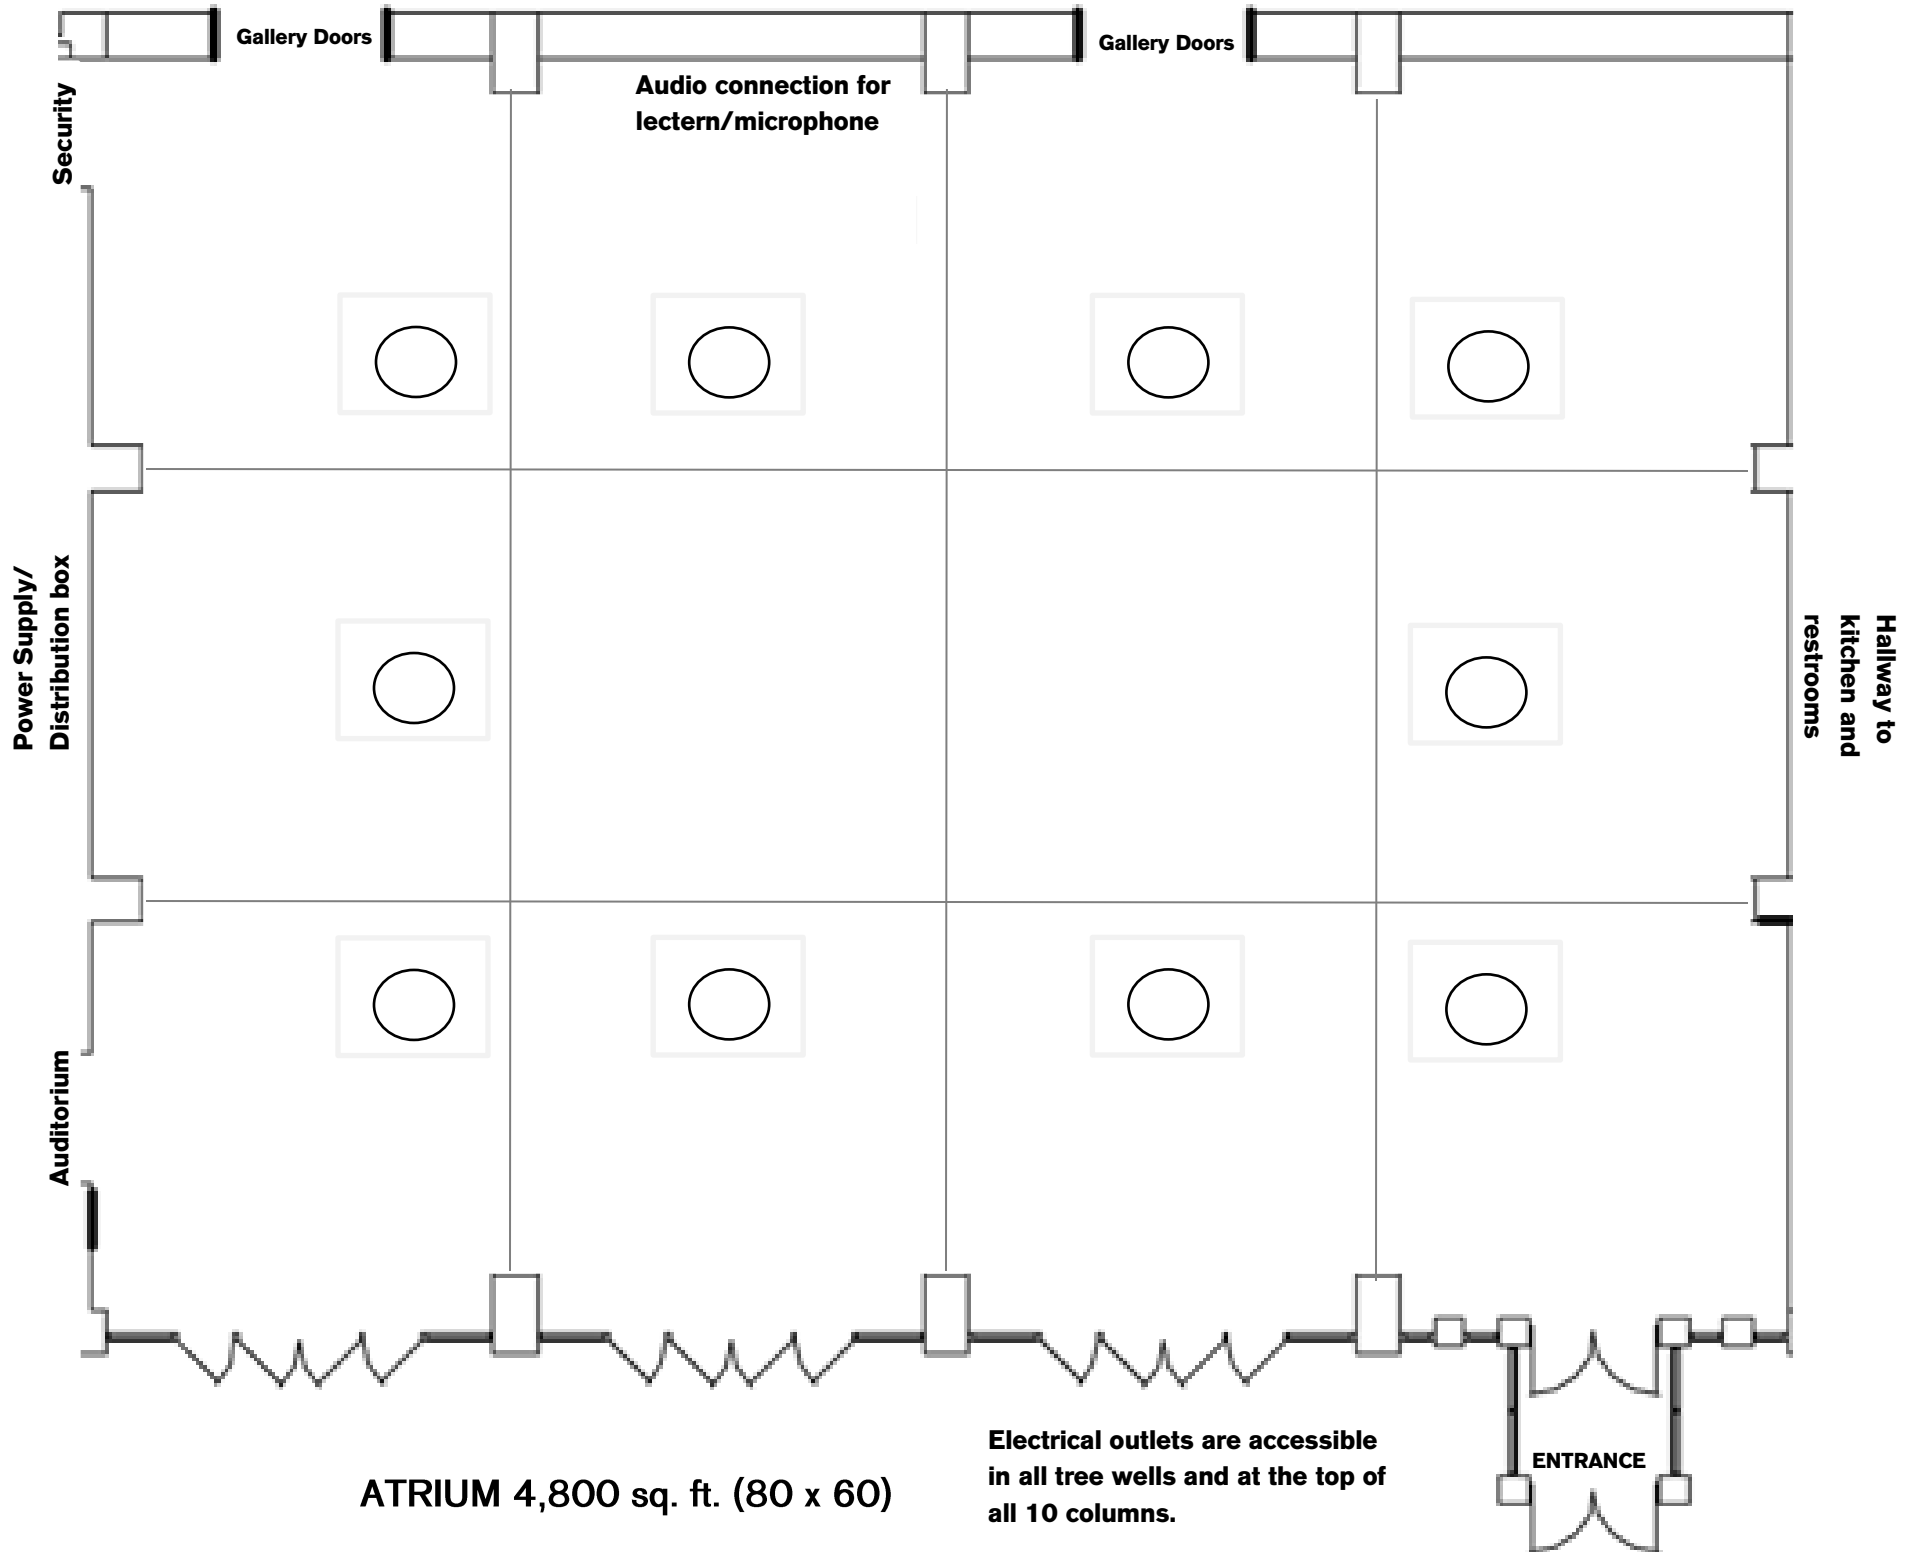

VIRGINIA
MUSEUM
OF
CONTEMPORARY
ART

All spaces are handicap assessable.

RODRIGUEZ PAVILION 1,600 sq. ft. (40x40)

PRICE AUDITORIUM 268 SEATS