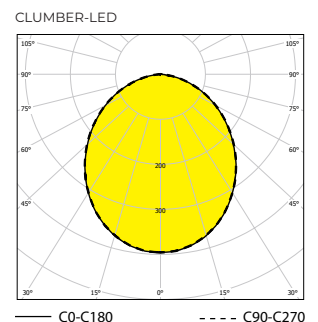

CLUMBER-LED

IP 64

5 year warranty

IK10 (5kg@40cm)

Application: Antivandal lighting fixture CLUMBER-LED with dust and splash water resistance is designed for areas with high risk of damage, i.e. prison cells, psychiatric hospitals, gyms and pedestrian subways.

Ballast: EP – electronic 220-240 V / 50-60 Hz AC, 220-240 V DC 0Hz

Light source: LED, 4000K, CRI +80, MacAdam3

Housing: White painted steel sheet RAL 9003

Diffuser: Combination of painted sheet RAL 9003 and opal polycarbonate diffuser

Reflector: Highly polished aluminium sheet

Fastening: Surface wall or ceiling mounting

Connection: Screwless three-pole terminal block, maximum diameter of wires 2.5 mm². The lighting fixture is prepared for loop-in (possibility of connection of two cables)

Standard equipment: 2 pcs cable gland, washers with rubber to seal mounting holes, safety screws (it is necessary to order additionally 004778 - Bit for safety screw with socket head and pin s=3)

Calculated lifetime – LED modules: L80B10 ta30 – 70 000h
L70B10 ta30 – 100 000h

Order number	Name	Lighting fixture luminous flux (lm)	Power input (W)	Rated power output (lm/W)	Ta max (°C)	Dimensions of lighting fixture A x B (mm)	Weight (kg)
053550	CLUMBER1-LED-OP-4500-4K	3276	29	113	30	505x63	7,5
053551	CLUMBER1-LED-OP-3900-4K	2842	25	114	30	505x63	7,5
053552	CLUMBER1-LED-OP-5100-4K	3693	34	109	30	505x63	7,5
053553	CLUMBER1-LED-OP-6200-4K	4472	43	104	30	505x63	7,5
053554	CLUMBER2-LED-OP-1950-4K	1404	13	108	30	370x63	4,2
053555	CLUMBER2-LED-OP-1700-4K	1218	11	111	30	370x63	4,2
053556	CLUMBER2-LED-OP-2200-4K	1582	14	113	30	370x63	4,2
053557	CLUMBER2-LED-OP-2650-4K	1916	18	106	30	370x63	4,2
053558	CLUMBER3-LED-OP-1150-4K	959	8	120	30	208x66	1,8
053559	CLUMBER3-LED-OP-1500-4K	1225	12	102	30	208x66	1,8