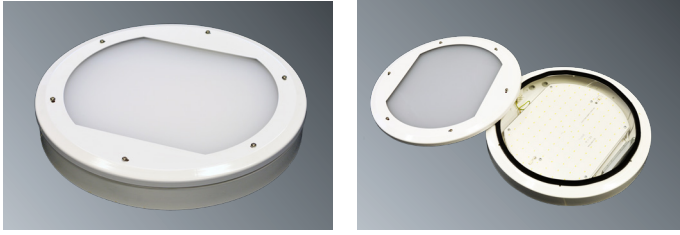

Lighting fixture detail

On request

Em – non-maintained emergency lighting (1h, 3h)

DIM – dimmable electronic ballast (DSI, DALI)

NANO – lighting fixtures can be protected by special nano-layer (hydrophobic, oleophobic or antibacterial protection)

MULTI – maintained emergency lighting (1h, 3h)

RAL – other colour scale

2.7K-6.5K – colour temperature

Standard order number	MULTI-1,5H	MULTI-3H	DALI	1F	3F
053550	053550 1H	053550 3H	053550 DALI	X	X
053551	053551 1H	053551 3H	053551 DALI	X	X
053552	053552 1H	053552 3H	053552 DALI	X	X
053553	053553 1H	053553 3H	053553 DALI	X	X
053554	053554 1H	X	053554 DALI	X	X
053555	053555 1H	X	053555 DALI	X	X
053556	053556 1H	X	053556 DALI	X	X
053557	053557 1H	X	053557 DALI	X	X
053558	X	X	053558 DALI	X	X
053559	X	X	053559 DALI	X	X