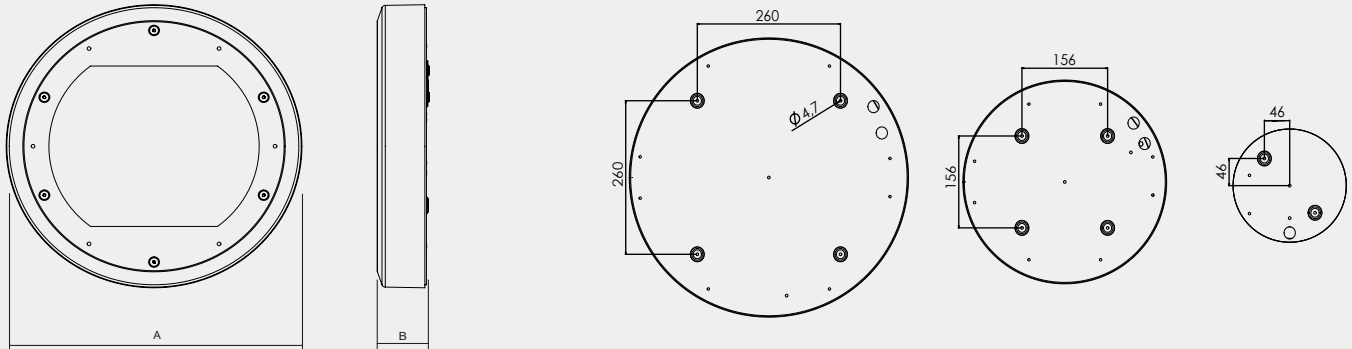

Reflector: Highly polished aluminium sheet

Fastening: Surface wall or ceiling mounting

Connection: Screwless three-pole terminal block, maximum diameter of wires 2.5 mm². The lighting fixture is prepared for loop-in (possibility of connection of two cables)

Order number	Name	Lighting fixture luminous flux (lm)	Power input (W)	Rated power output (lm/W)	Ta max (°C)	Dimensions of lighting fixture A x B (mm)	Weight (kg)
053550	CLUMBER1-LED-OP-4500-4K	3276	29	113	30	505x63	7,5
053551	CLUMBER1-LED-OP-3900-4K	2842	25	114	30	505x63	7,5
053552	CLUMBER1-LED-OP-5100-4K	3693	34	109	30	505x63	7,5
053553	CLUMBER1-LED-OP-6200-4K	4472	43	104	30	505x63	7,5
053554	CLUMBER2-LED-OP-1950-4K	1404	13	108	30	370x63	4,2
053555	CLUMBER2-LED-OP-1700-4K	1218	11	111	30	370x63	4,2
053556	CLUMBER2-LED-OP-2200-4K	1582	14	113	30	370x63	4,2
053557	CLUMBER2-LED-OP-2650-4K	1916	18	106	30	370x63	4,2
053558	CLUMBER3-LED-OP-1150-4K	959	8	120	30	208x66	1,8
053559	CLUMBER3-LED-OP-1500-4K	1225	12	102	30	208x66	1,8

MULTI – maintained emergency lighting (1h, 3h)

RAL – other colour scale

2.7K-6.5K – colour temperature

Standard order number	MULTI-1,5H	MULTI-3H	DALI	1F	3F
053550	053550 1H	053550 3H	053550 DALI	X	X
053551	053551 1H	053551 3H	053551 DALI	X	X
053552	053552 1H	053552 3H	053552 DALI	X	X
053553	053553 1H	053553 3H	053553 DALI	X	X
053554	053554 1H	X	053554 DALI	X	X
053555	053555 1H	X	053555 DALI	X	X
053556	053556 1H	X	053556 DALI	X	X
053557	053557 1H	X	053557 DALI	X	X
053558	X	X	053558 DALI	X	X
053559	X	X	053559 DALI	X	X