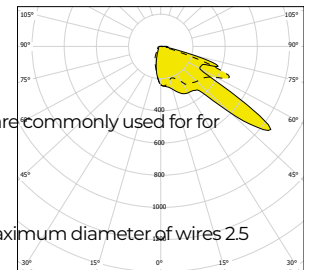

AS Lighting fixtures with this type of optics are ideal for lighting of pedestrian crossings with right-hand traffic.

Fastening: For bracket columns and masts with diameter of 48 - 60mm **Connection:** Screwless three-pole terminal block, maximum diameter of wires 2.5

mm **Standard equipment:** Cable gland M20 for diameter of cable 7-12 mm

Calculated lifetime – LED modules:

L80B20 ta40°C – 80 000h

XOLO-AS

— C0-C180 - - - - C90-C270

XOLO-BW

— C0-C180 - - - - C90-C270

XOLO-SQ