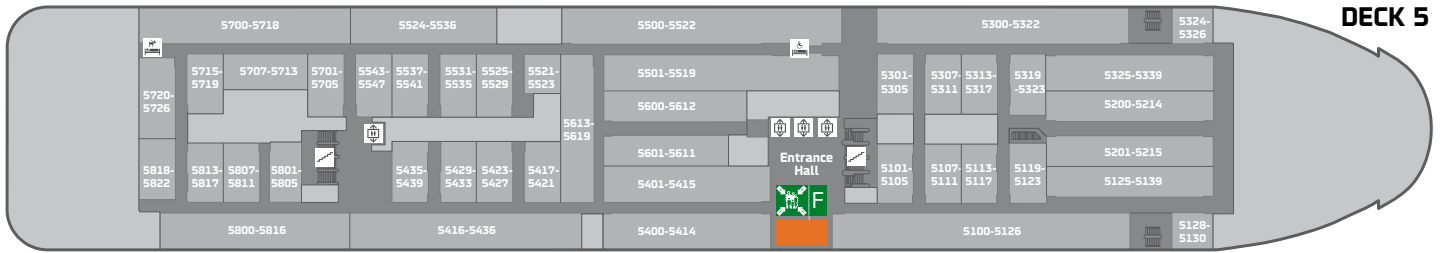

CROWN SEAWAYS

TECHNICAL INFORMATION

Length:	170,90 m
Width:	27,60 m
Draught:	6,35 m
Service speed:	16,10 knots
BHP:	35.900
Build:	1994/2003/2005/2008/2014
Passengers:	1790
Cabins:	620 pcs.
Cars:	450 pcs.
Nautical Mile:	1,852 km
Knots:	1,852 km/h
Distance Cph-Oslo:	275 Nautical Mile/509 km
Tonnage:	35.498 Tons

DECK 8

DECK 7

DECK 6

DECK 5

DECK 2