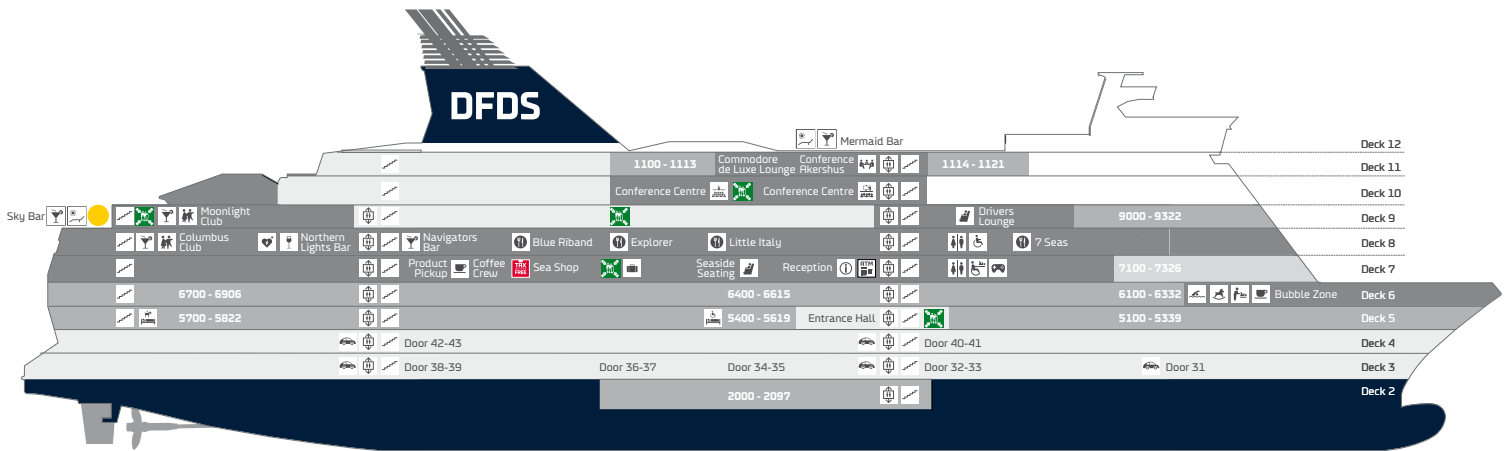

CROWN SEAWAYS

TECHNICAL INFORMATION

Length:	170,90 m
Width:	27,60 m
Draught:	6,35 m
Service speed:	16,10 knots
BHP:	35.900
Build:	1994/2003/2005/2008/2014
Passengers:	1790
Cabins:	620 pcs.
Cars:	450 pcs.
Nautical Mile:	1,852 km
Knots:	1,852 km/h
Distance Cph-Oslo:	275 Nautical Mile/509 km
Tonnage:	35.498 Tons

DECK 8

DECK 7

DECK 6

DECK 5

DECK 2