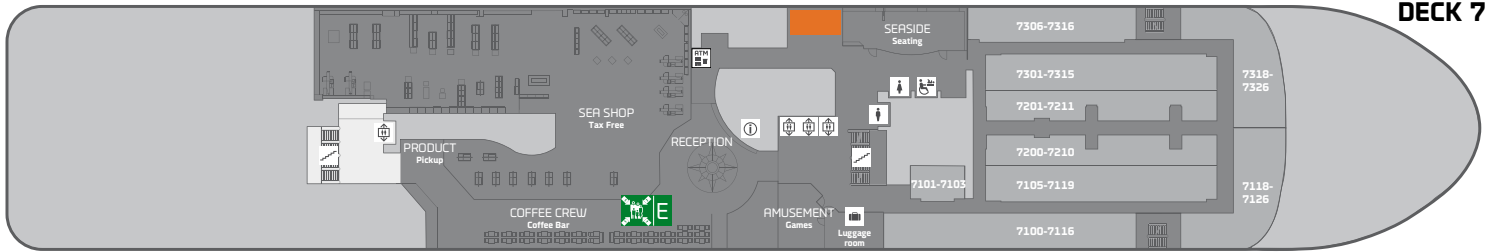

CROWN SEAWAYS

TECHNICAL INFORMATION

Length:	170,90 m
Width:	27,60 m
Draught:	6,35 m
Service speed:	16,10 knots
BHP:	35.900
Build:	1994/2003/2005/2008/2014
Passengers:	1790
Cabins:	620 pcs.
Cars:	450 pcs.
Nautical Mile:	1,852 km
Knots:	1,852 km/h
Distance Cph-Oslo:	275 Nautical Mile/509 km
Tonnage:	35.498 Tons

DECK 8

DECK 7

DECK 6

DECK 5

DECK 2