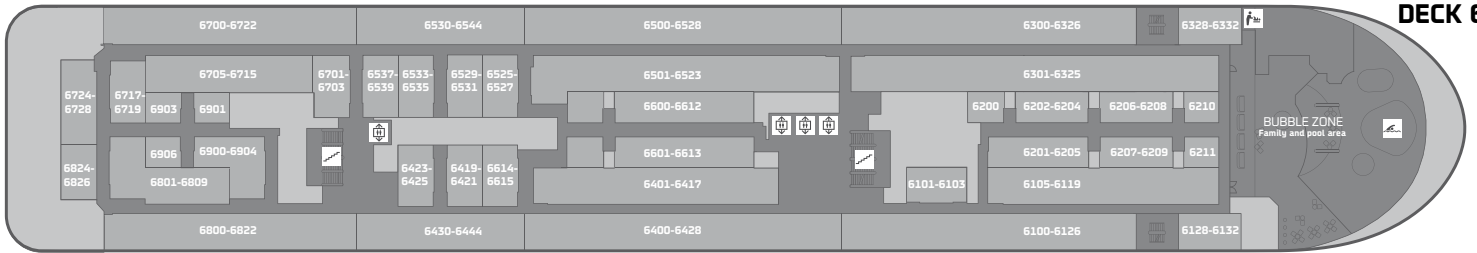

CROWN SEAWAYS

TECHNICAL INFORMATION

Length:	170,90 m
Width:	27,60 m
Draught:	6,35 m
Service speed:	16,10 knots
BHP:	35.900
Build:	1994/2003/2005/2008/2014
Passengers:	1790
Cabins:	620 pcs.
Cars:	450 pcs.
Nautical Mile:	1,852 km
Knots:	1,852 km/h
Distance Cph-Oslo:	275 Nautical Mile/509 km
Tonnage:	35.498 Tons

DECK 8

DECK 7

DECK 6

DECK 5

DECK 2