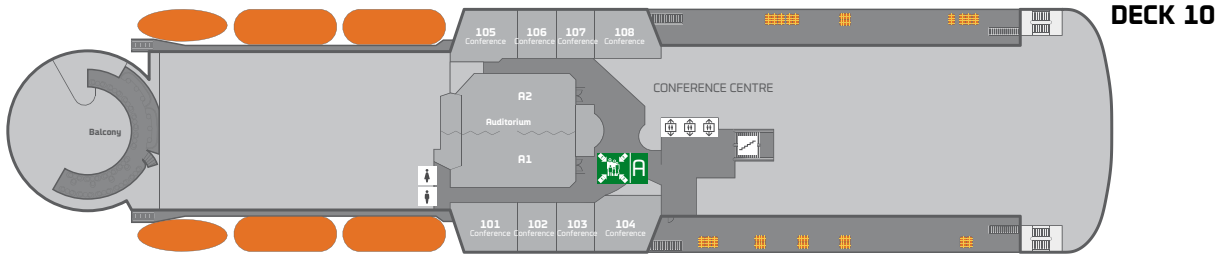

CROWN SEAWAYS

TECHNICAL INFORMATION

Length:	170,90 m
Width:	27,60 m
Draught:	6,35 m
Service speed:	16,10 knots
BHP:	35.900
Build:	1994/2003/2005/2008/2014
Passengers:	1790
Cabins:	620 pcs.
Cars:	450 pcs.
Nautical Mile:	1,852 km
Knots:	1,852 km/h
Distance Cph-Oslo:	275 Nautical Mile/509 km
Tonnage:	35.498 Tons

DECK 8

DECK 7

DECK 6

DECK 5

DECK 2