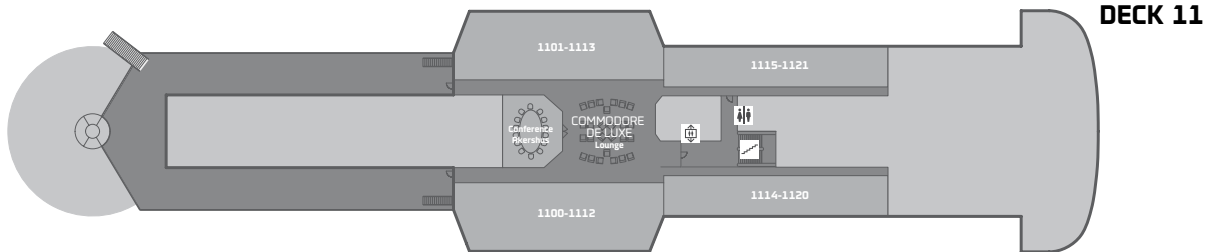

CROWN SEAWAYS

TECHNICAL INFORMATION

Length:	170,90 m
Width:	27,60 m
Draught:	6,35 m
Service speed:	16,10 knots
BHP:	35.900
Build:	1994/2003/2005/2008/2014
Passengers:	1790
Cabins:	620 pcs.
Cars:	450 pcs.
Nautical Mile:	1,852 km
Knots:	1,852 km/h
Distance Cph-Oslo:	275 Nautical Mile/509 km
Tonnage:	35.498 Tons

DECK 8

DECK 7

DECK 6

DECK 5

DECK 2