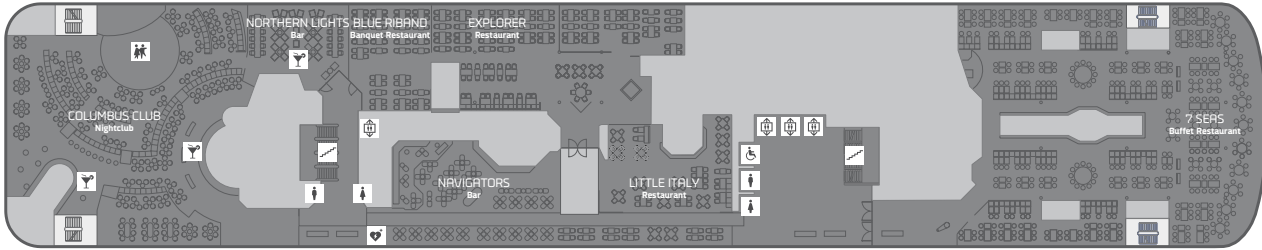

CROWN SEAWAYS

TECHNICAL INFORMATION

Length:	170,90 m
Width:	27,60 m
Draught:	6,35 m
Service speed:	16,10 knots
BHP:	35.900
Build:	1994/2003/2005/2008/2014
Passengers:	1790
Cabins:	620 pcs.
Cars:	450 pcs.
Nautical Mile:	1,852 km
Knots:	1,852 km/h
Distance Cph-Oslo:	275 Nautical Mile/509 km
Tonnage:	35.498 Tons

DECK 8

DECK 7

DECK 6

DECK 5

DECK 2