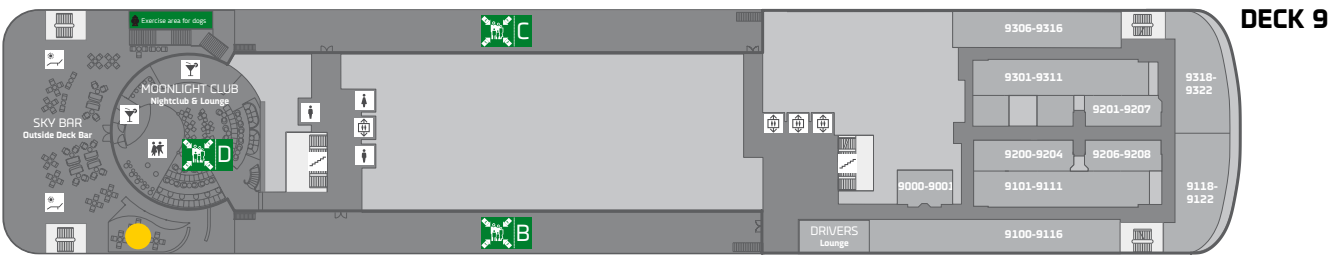

CROWN SEAWAYS

TECHNICAL INFORMATION

Length:	170,90 m
Width:	27,60 m
Draught:	6,35 m
Service speed:	16,10 knots
BHP:	35.900
Build:	1994/2003/2005/2008/2014
Passengers:	1790
Cabins:	620 pcs.
Cars:	450 pcs.
Nautical Mile:	1,852 km
Knots:	1,852 km/h
Distance Cph-Oslo:	275 Nautical Mile/509 km
Tonnage:	35.498 Tons

DECK 8

DECK 7

DECK 6

DECK 5

DECK 2