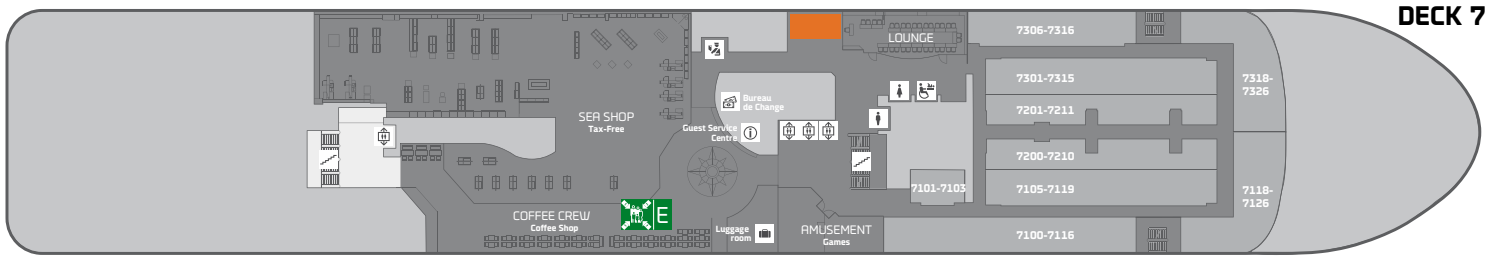

CROWN SEAWAYS

TECHNICAL INFORMATION

Length:	170,90 m
Width:	27,60 m
Draught:	6,35 m
Service speed:	16,10 knots
BHP:	35.900
Build:	1994/2003/2005/2008/2014
Passengers:	1790
Cabins:	637 pcs.
Cars:	450 pcs.
Nautical Mile:	1,852 km
Knots:	1,852 km/h
Distance Cph-Oslo:	275 Nautical Mile/509 km
Tonnage:	35.498 Tons