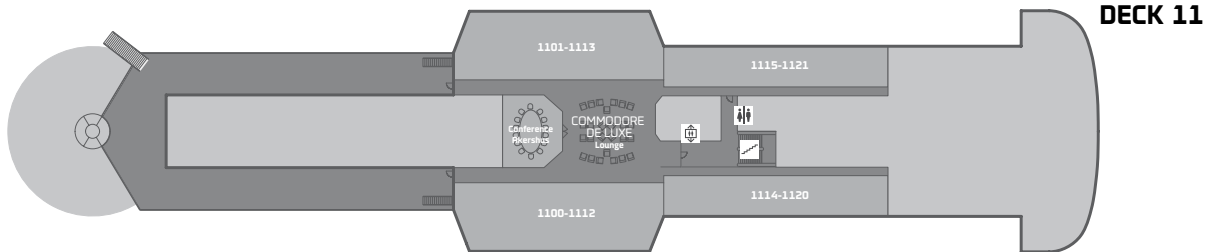

CROWN SEAWAYS

TECHNICAL INFORMATION

Length:	170,90 m
Width:	27,60 m
Draught:	6,35 m
Service speed:	16,10 knots
BHP:	35.900
Build:	1994/2003/2005/2008/2014
Passengers:	1790
Cabins:	637 pcs.
Cars:	450 pcs.
Nautical Mile:	1,852 km
Knots:	1,852 km/h
Distance Cph-Oslo:	275 Nautical Mile/509 km
Tonnage:	35.498 Tons