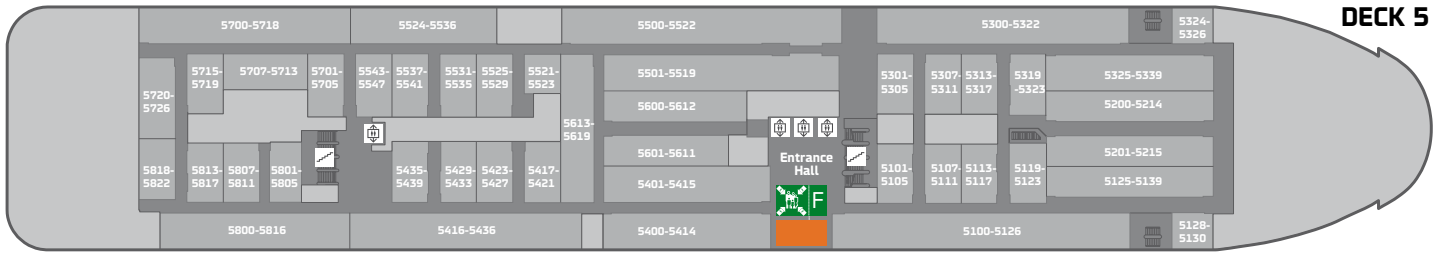

CROWN SEAWAYS

TECHNICAL INFORMATION

Length:	170,90 m
Width:	27,60 m
Draught:	6,35 m
Service speed:	16,10 knots
BHP:	35.900
Build:	1994/2003/2005/2008/2014
Passengers:	1790
Cabins:	637 pcs.
Cars:	450 pcs.
Nautical Mile:	1,852 km
Knots:	1,852 km/h
Distance Cph-Oslo:	275 Nautical Mile/509 km
Tonnage:	35.498 Tons