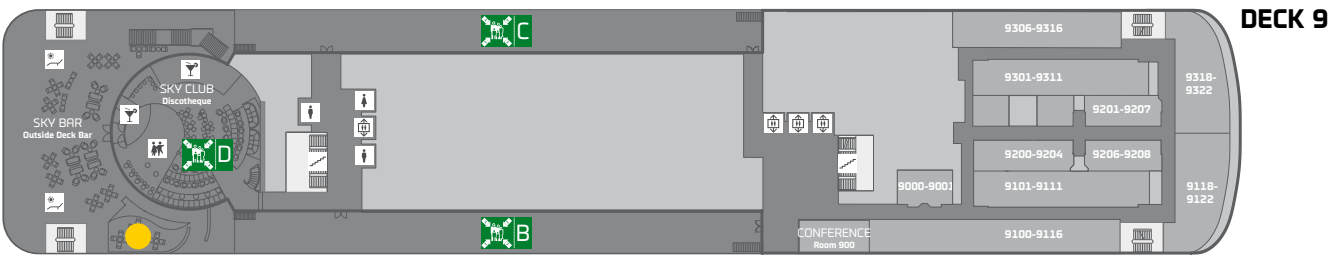

CROWN SEAWAYS

TECHNICAL INFORMATION

Length:	170,90 m
Width:	27,60 m
Draught:	6,35 m
Service speed:	16,10 knots
BHP:	35.900
Build:	1994/2003/2005/2008/2014
Passengers:	1790
Cabins:	637 pcs.
Cars:	450 pcs.
Nautical Mile:	1,852 km
Knots:	1,852 km/h
Distance Cph-Oslo:	275 Nautical Mile/509 km
Tonnage:	35.498 Tons