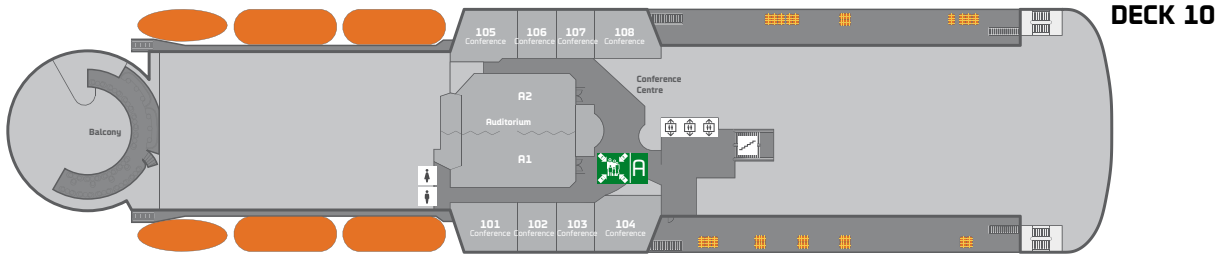

CROWN SEAWAYS

TECHNICAL INFORMATION

Length:	170,90 m
Width:	27,60 m
Draught:	6,35 m
Service speed:	16,10 knots
BHP:	35.900
Build:	1994/2003/2005/2008/2014
Passengers:	1790
Cabins:	637 pcs.
Cars:	450 pcs.
Nautical Mile:	1,852 km
Knots:	1,852 km/h
Distance Cph-Oslo:	275 Nautical Mile/509 km
Tonnage:	35.498 Tons