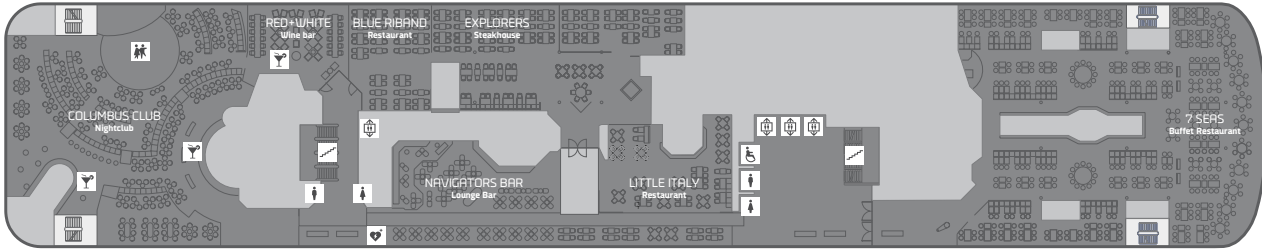

CROWN SEAWAYS

TECHNICAL INFORMATION

Length:	170,90 m
Width:	27,60 m
Draught:	6,35 m
Service speed:	16,10 knots
BHP:	35.900
Build:	1994/2003/2005/2008/2014
Passengers:	1790
Cabins:	637 pcs.
Cars:	450 pcs.
Nautical Mile:	1,852 km
Knots:	1,852 km/h
Distance Cph-Oslo:	275 Nautical Mile/509 km
Tonnage:	35.498 Tons