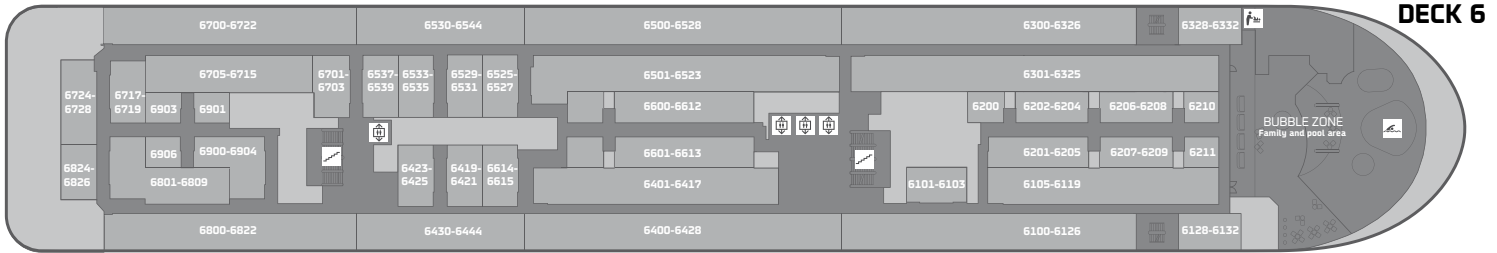

CROWN SEAWAYS

TECHNICAL INFORMATION

Length:	170,90 m
Width:	27,60 m
Draught:	6,35 m
Service speed:	16,10 knots
BHP:	35.900
Build:	1994/2003/2005/2008/2014
Passengers:	1790
Cabins:	637 pcs.
Cars:	450 pcs.
Nautical Mile:	1,852 km
Knots:	1,852 km/h
Distance Cph-Oslo:	275 Nautical Mile/509 km
Tonnage:	35.498 Tons