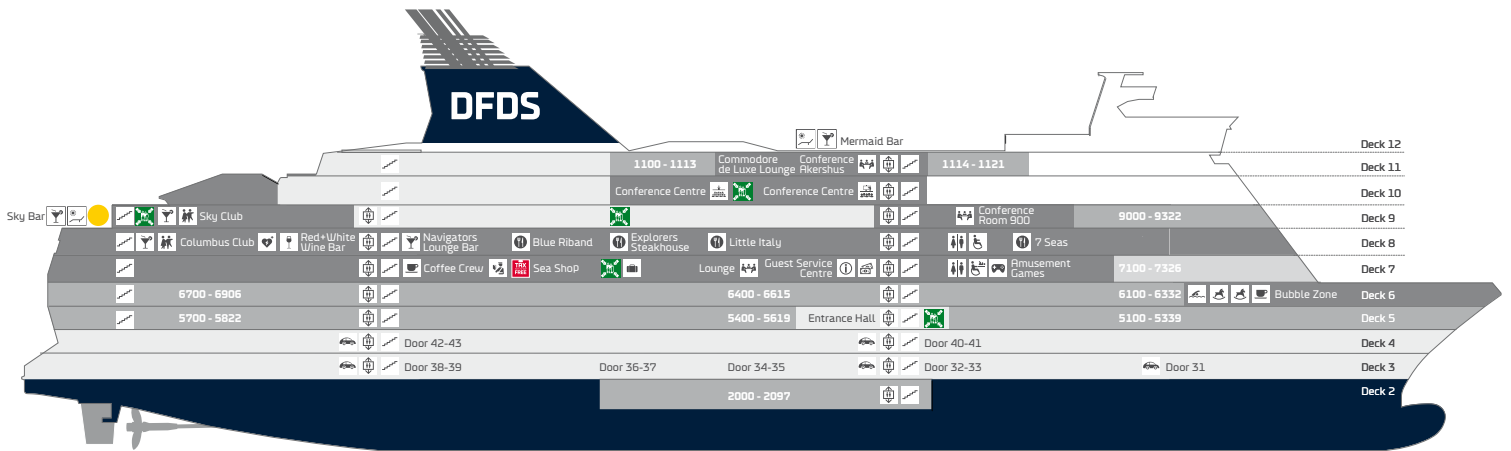

CROWN SEAWAYS

TECHNICAL INFORMATION

Length:	170,90 m
Width:	27,60 m
Draught:	6,35 m
Service speed:	16,10 knots
BHP:	35.900
Build:	1994/2003/2005/2008/2014
Passengers:	1790
Cabins:	637 pcs.
Cars:	450 pcs.
Nautical Mile:	1,852 km
Knots:	1,852 km/h
Distance Cph-Oslo:	275 Nautical Mile/509 km
Tonnage:	35.498 Tons

Crown_UK.06.21