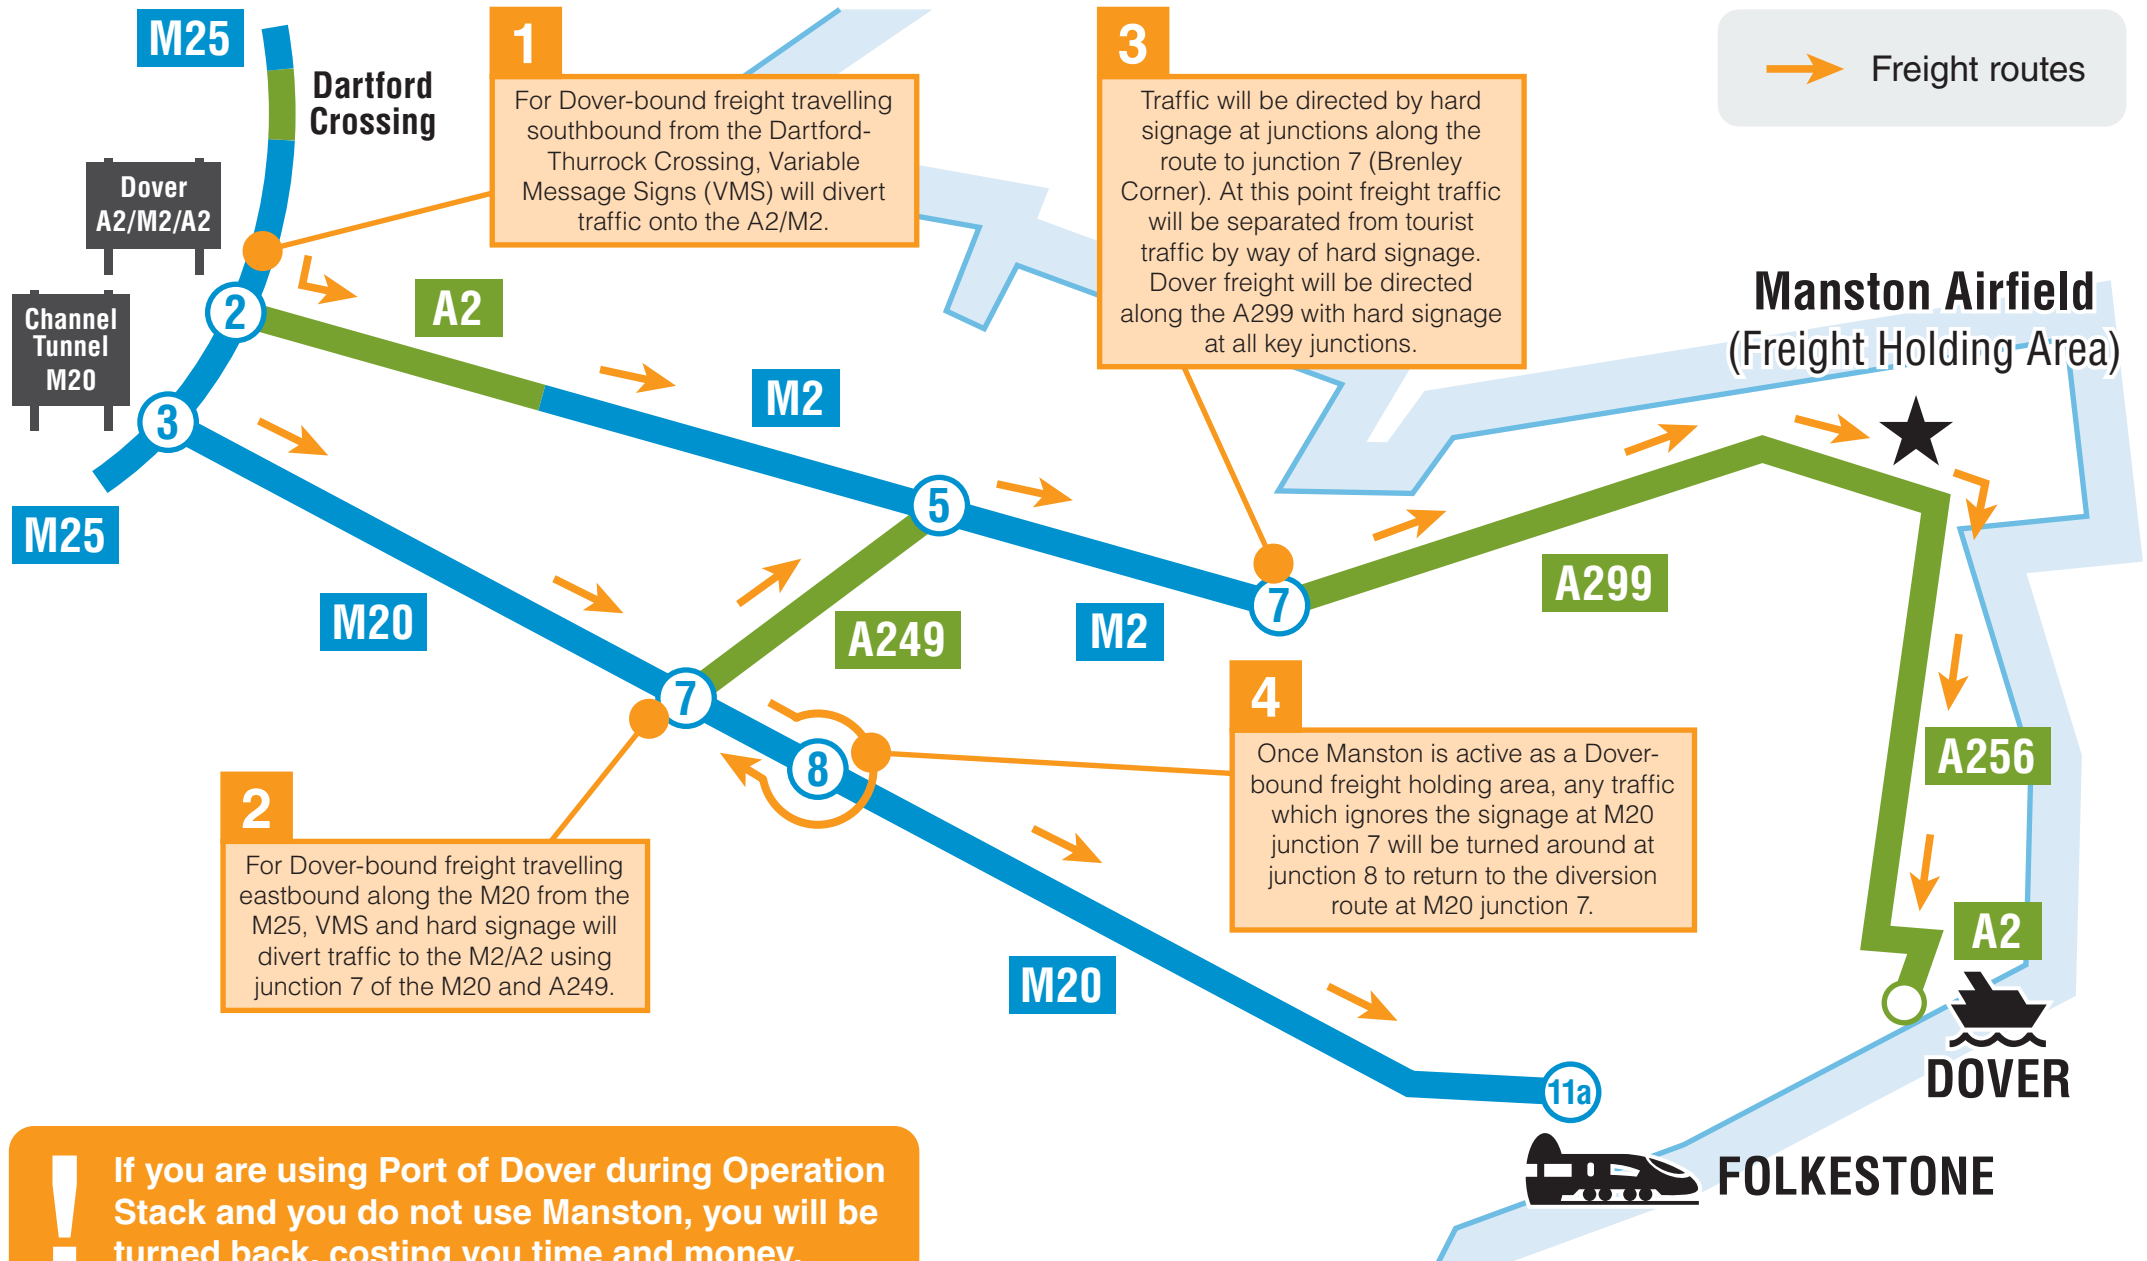

As Operation Stack fills, freight traffic heading to the Port of Dover will be diverted to Manston Airfield, before being sent onto the port.

# Routes for freight

**!** If you are using Port of Dover during Operation Stack and you do not use Manston, you will be turned back, costing you time and money.