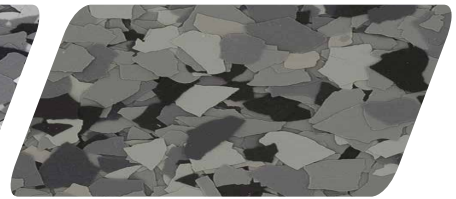

Engineered in the Lab,
Proven in the field.™

EPOXY 325 PAINT CHIP COLOR CHART

Available colors for concrete applications

One

Two

Three

Four

Five