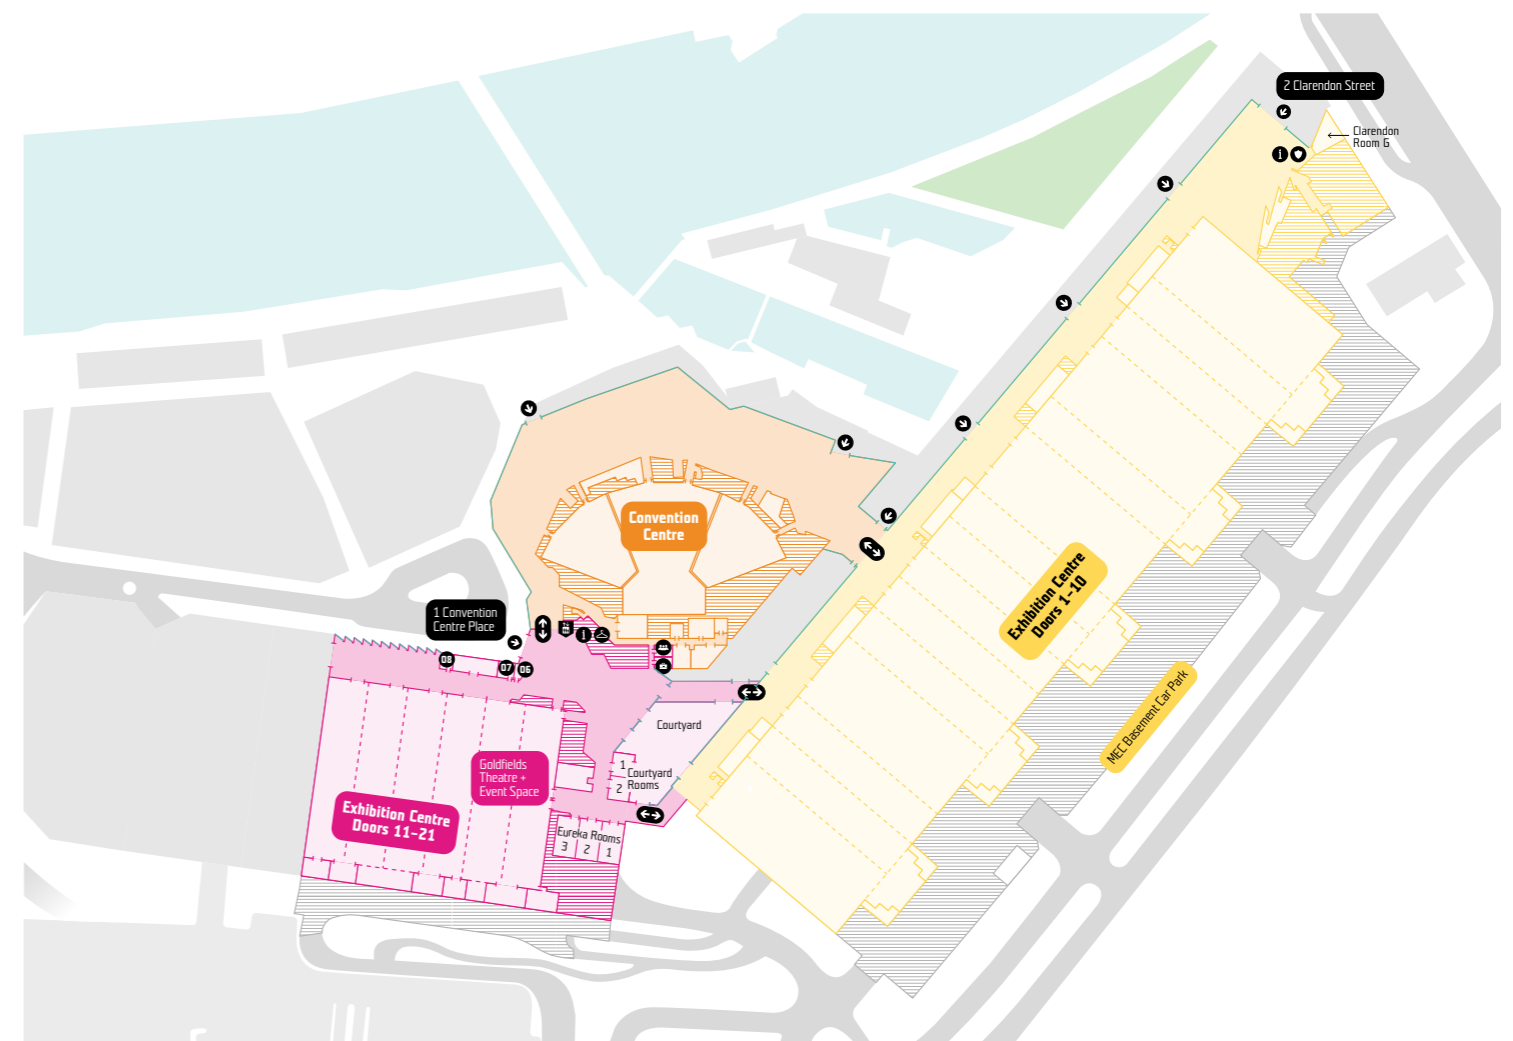

MCEC Venue Map

Melbourne Convention Exhibition Centre – Ground

For more information visit mcec.com.au

MCEC Venue Map

Melbourne
Convention
Centre

Ground

Level 1

Level 2

MCEC Venue Map

Melbourne
Exhibition
Centre

Ground Exhibition Bays

Ground Meeting Rooms

For more
information visit
mcec.com.au

MCEC Venue Map

Melbourne
Exhibition
Centre

Level 1