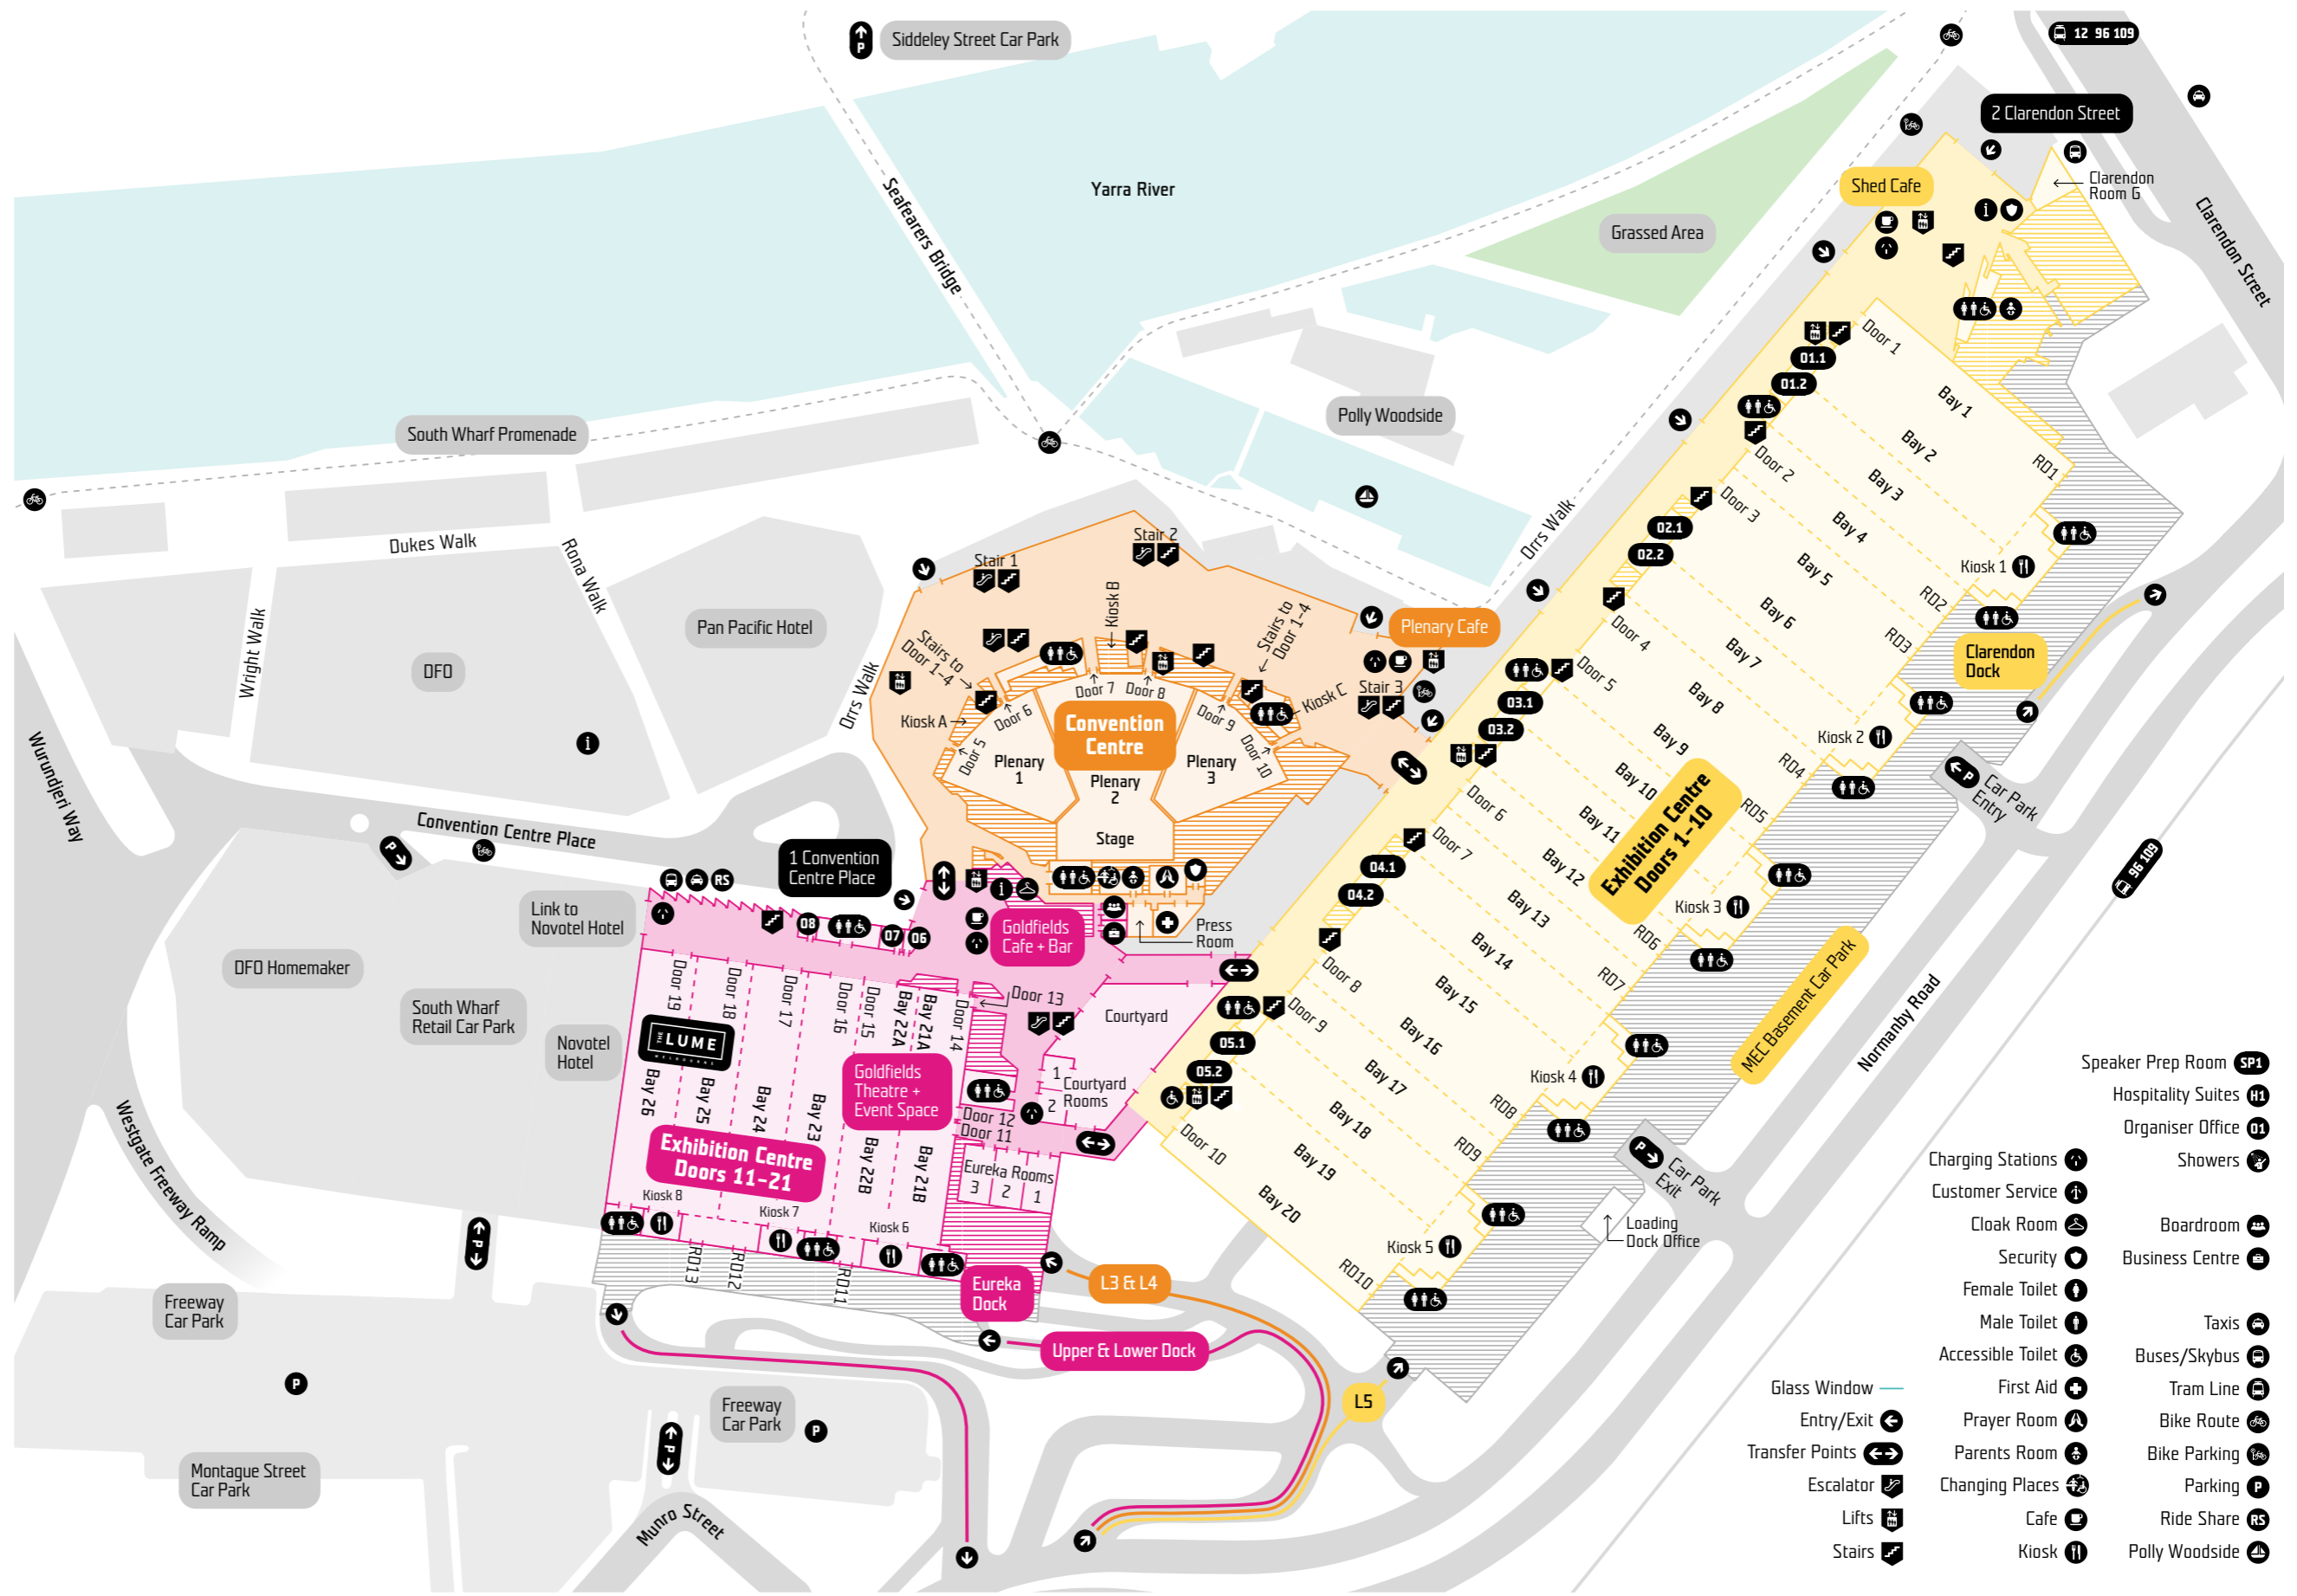

MCEC Venue Map

Melbourne Convention Exhibition Centre – Ground

For more information visit mcec.com.au

MCEC Venue Map

Melbourne
Convention
Centre

Ground

Level 1

Level 2

MCEC Venue Map

Melbourne
Exhibition
Centre

Ground Exhibition Bays

Ground Meeting Rooms

For more
information visit
mcec.com.au

MCEC Venue Map

Melbourne
Exhibition
Centre

Level 1