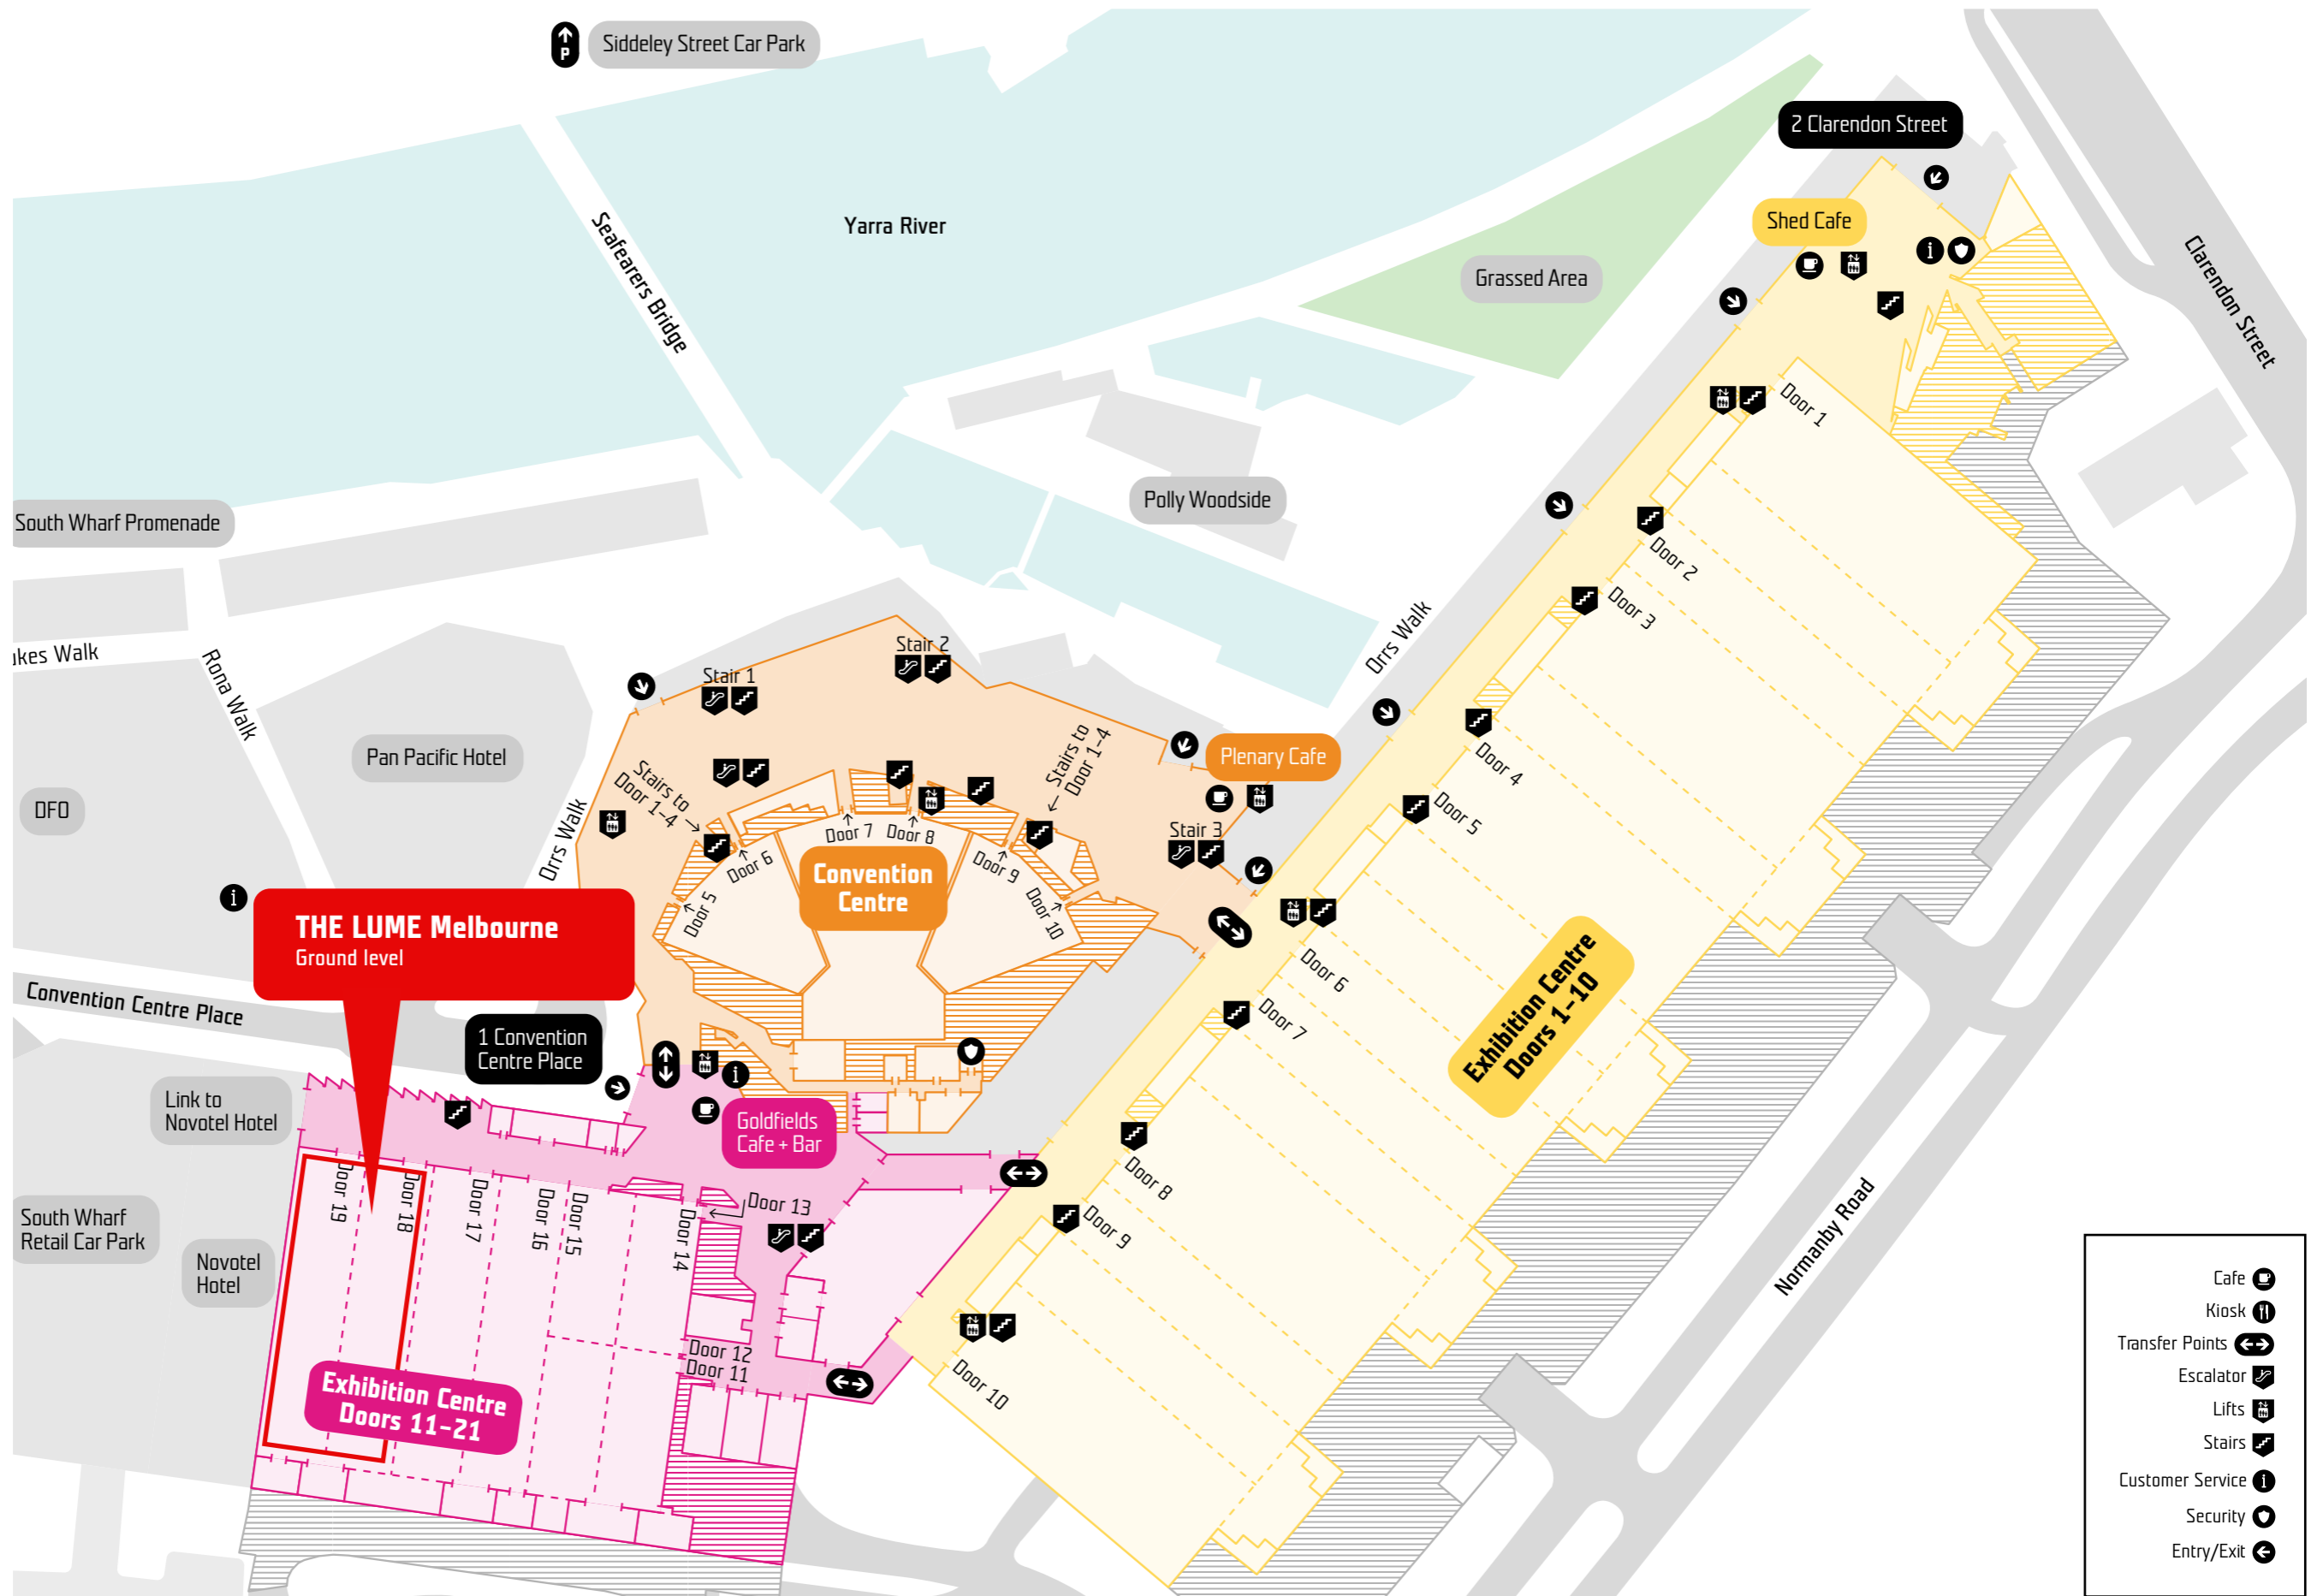

MCEC Venue Map

THE LUME
Melbourne

Ground Level

For more information visit
mcec.com.au