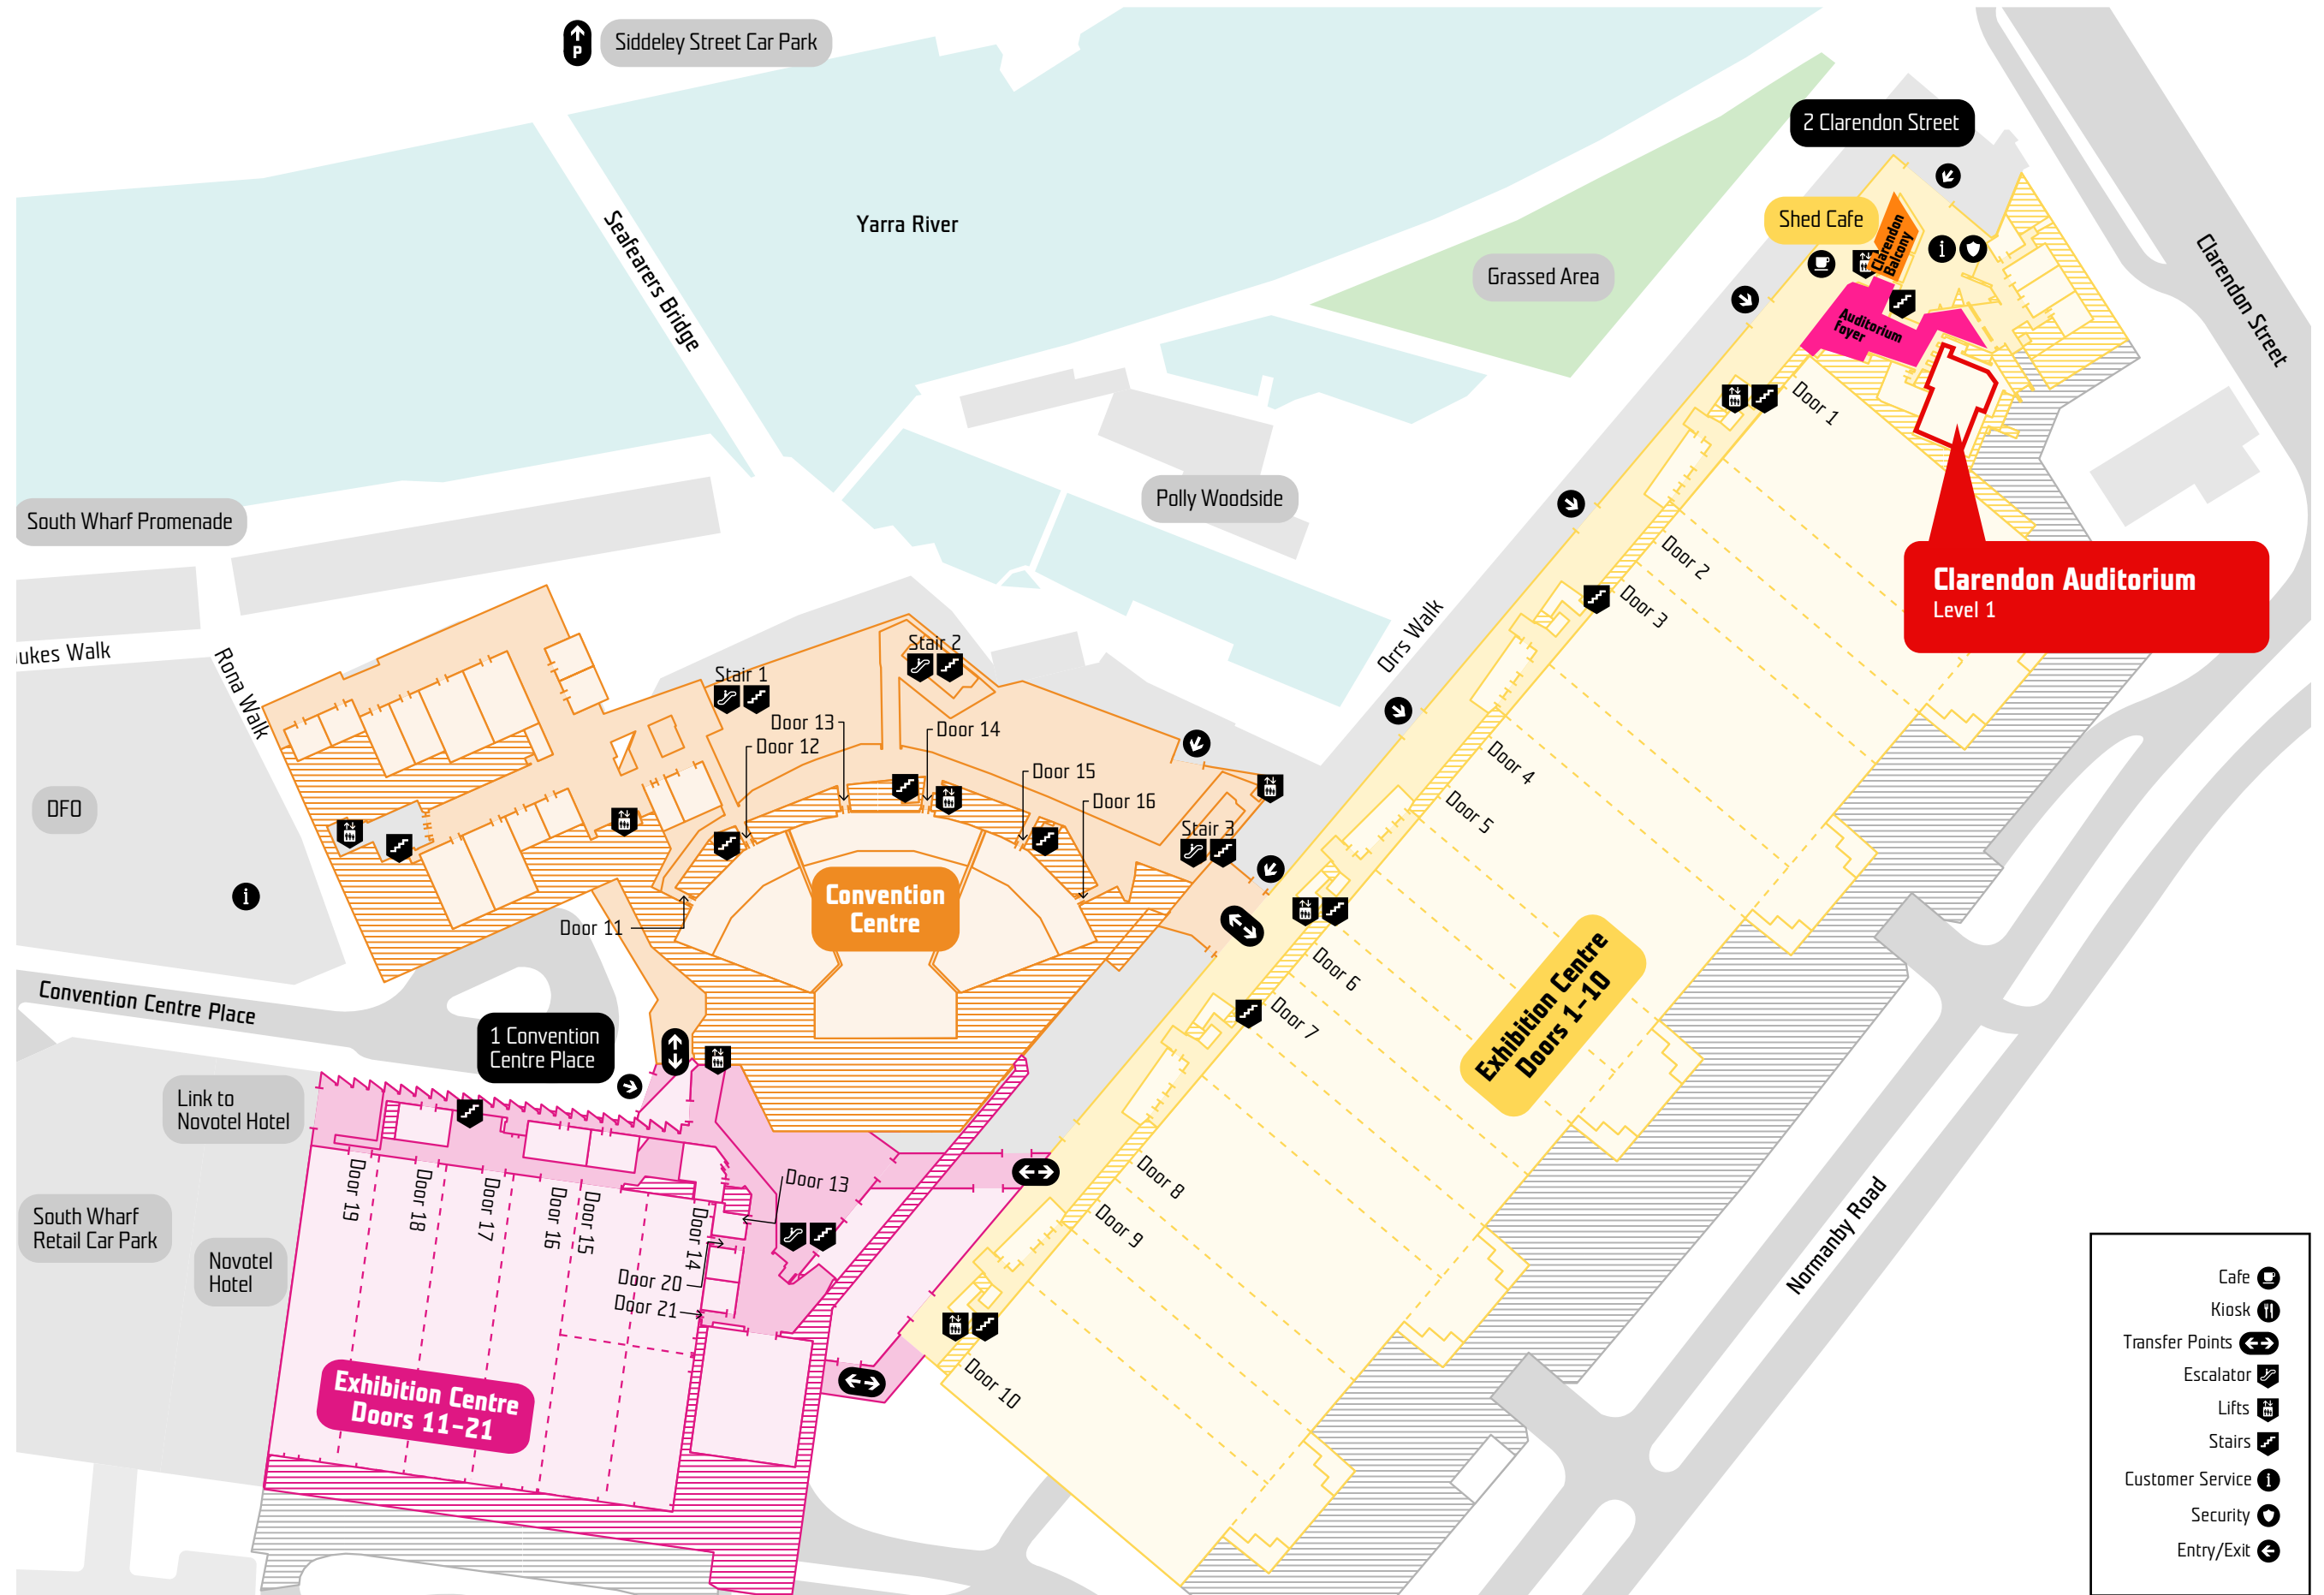

# MCEC Venue Map

Clarendon Auditorium and Foyer

Level 1

For more information visit [mcec.com.au](http://mcec.com.au)