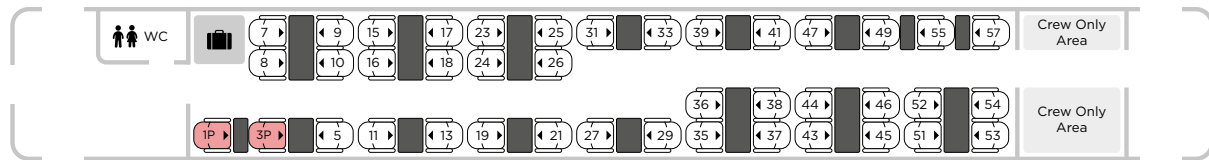

Intercity 225 Coach Layouts

7 coach train

LNER

Intercity 225

7 Coach

Coach L

First Class

7 Coach Train

- First Class
- Standard
- Priority seat
- Wheelchair space
- Companion seat
- Luggage rack

Intercity 225

7 Coach

Coach K

First Class

□ First Class □ Standard ■ Priority seat 🧳 Luggage rack

Intercity 225

7 Coach

Coach H

Standard

□ First Class □ Standard □ Priority seat □ Luggage rack

Intercity 225

7 Coach

Coach F

Standard

7 Coach Train

□ First Class □ Standard □ Priority seat □ Wheelchair space □ Companion seat □ Luggage rack

Intercity 225

7 Coach

Coach D

Standard

□ First Class □ Standard □ Priority seat □ Luggage rack

Intercity 225

7 Coach