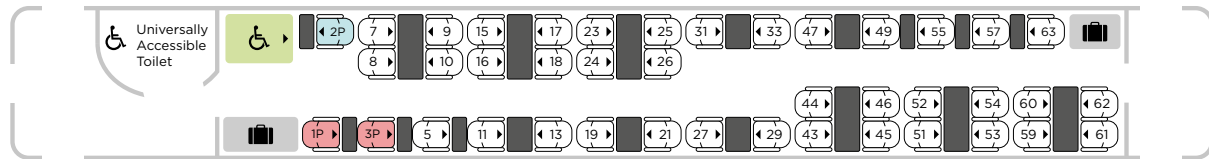

Intercity 225 Coach Layouts

7 coach train

LNER

Intercity 225

7 Coach

Coach L

First Class

7 Coach Train

- First Class
- Standard
- Priority seat
- Wheelchair space
- Companion seat
- Luggage rack

Intercity 225

7 Coach

Coach K

First Class

□ First Class □ Standard ■ Priority seat 🧳 Luggage rack

Intercity 225

7 Coach

Coach H

Standard

□ First Class □ Standard □ Priority seat □ Luggage rack

Intercity 225

7 Coach

Coach F

Standard

7 Coach Train

□ First Class □ Standard □ Priority seat □ Wheelchair space □ Companion seat □ Luggage rack

Intercity 225

7 Coach

Coach D

Standard

□ First Class □ Standard □ Priority seat □ Luggage rack

Intercity 225

7 Coach