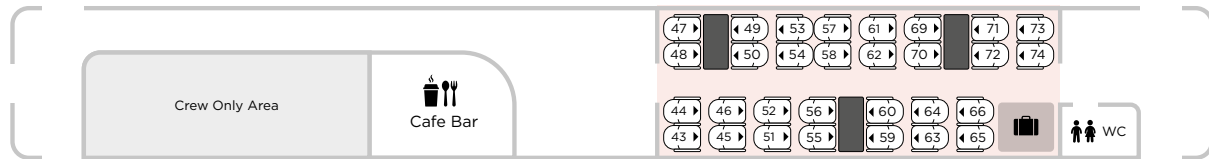

Intercity 225 Coach Layouts

7 coach train

LNER

Intercity 225

7 Coach

Coach L

First Class

7 Coach Train

- First Class
- Standard
- Priority seat
- Wheelchair space
- Companion seat
- Luggage rack

Intercity 225

7 Coach

Coach K

First Class

□ First Class □ Standard ■ Priority seat 🧳 Luggage rack

Intercity 225

7 Coach

Coach H

Standard

□ First Class □ Standard □ Priority seat □ Luggage rack

Intercity 225

7 Coach

Coach F

Standard

7 Coach Train

□ First Class □ Standard □ Priority seat □ Wheelchair space □ Companion seat □ Luggage rack

Intercity 225

7 Coach

Coach D

Standard

□ First Class □ Standard □ Priority seat □ Luggage rack

Intercity 225

7 Coach