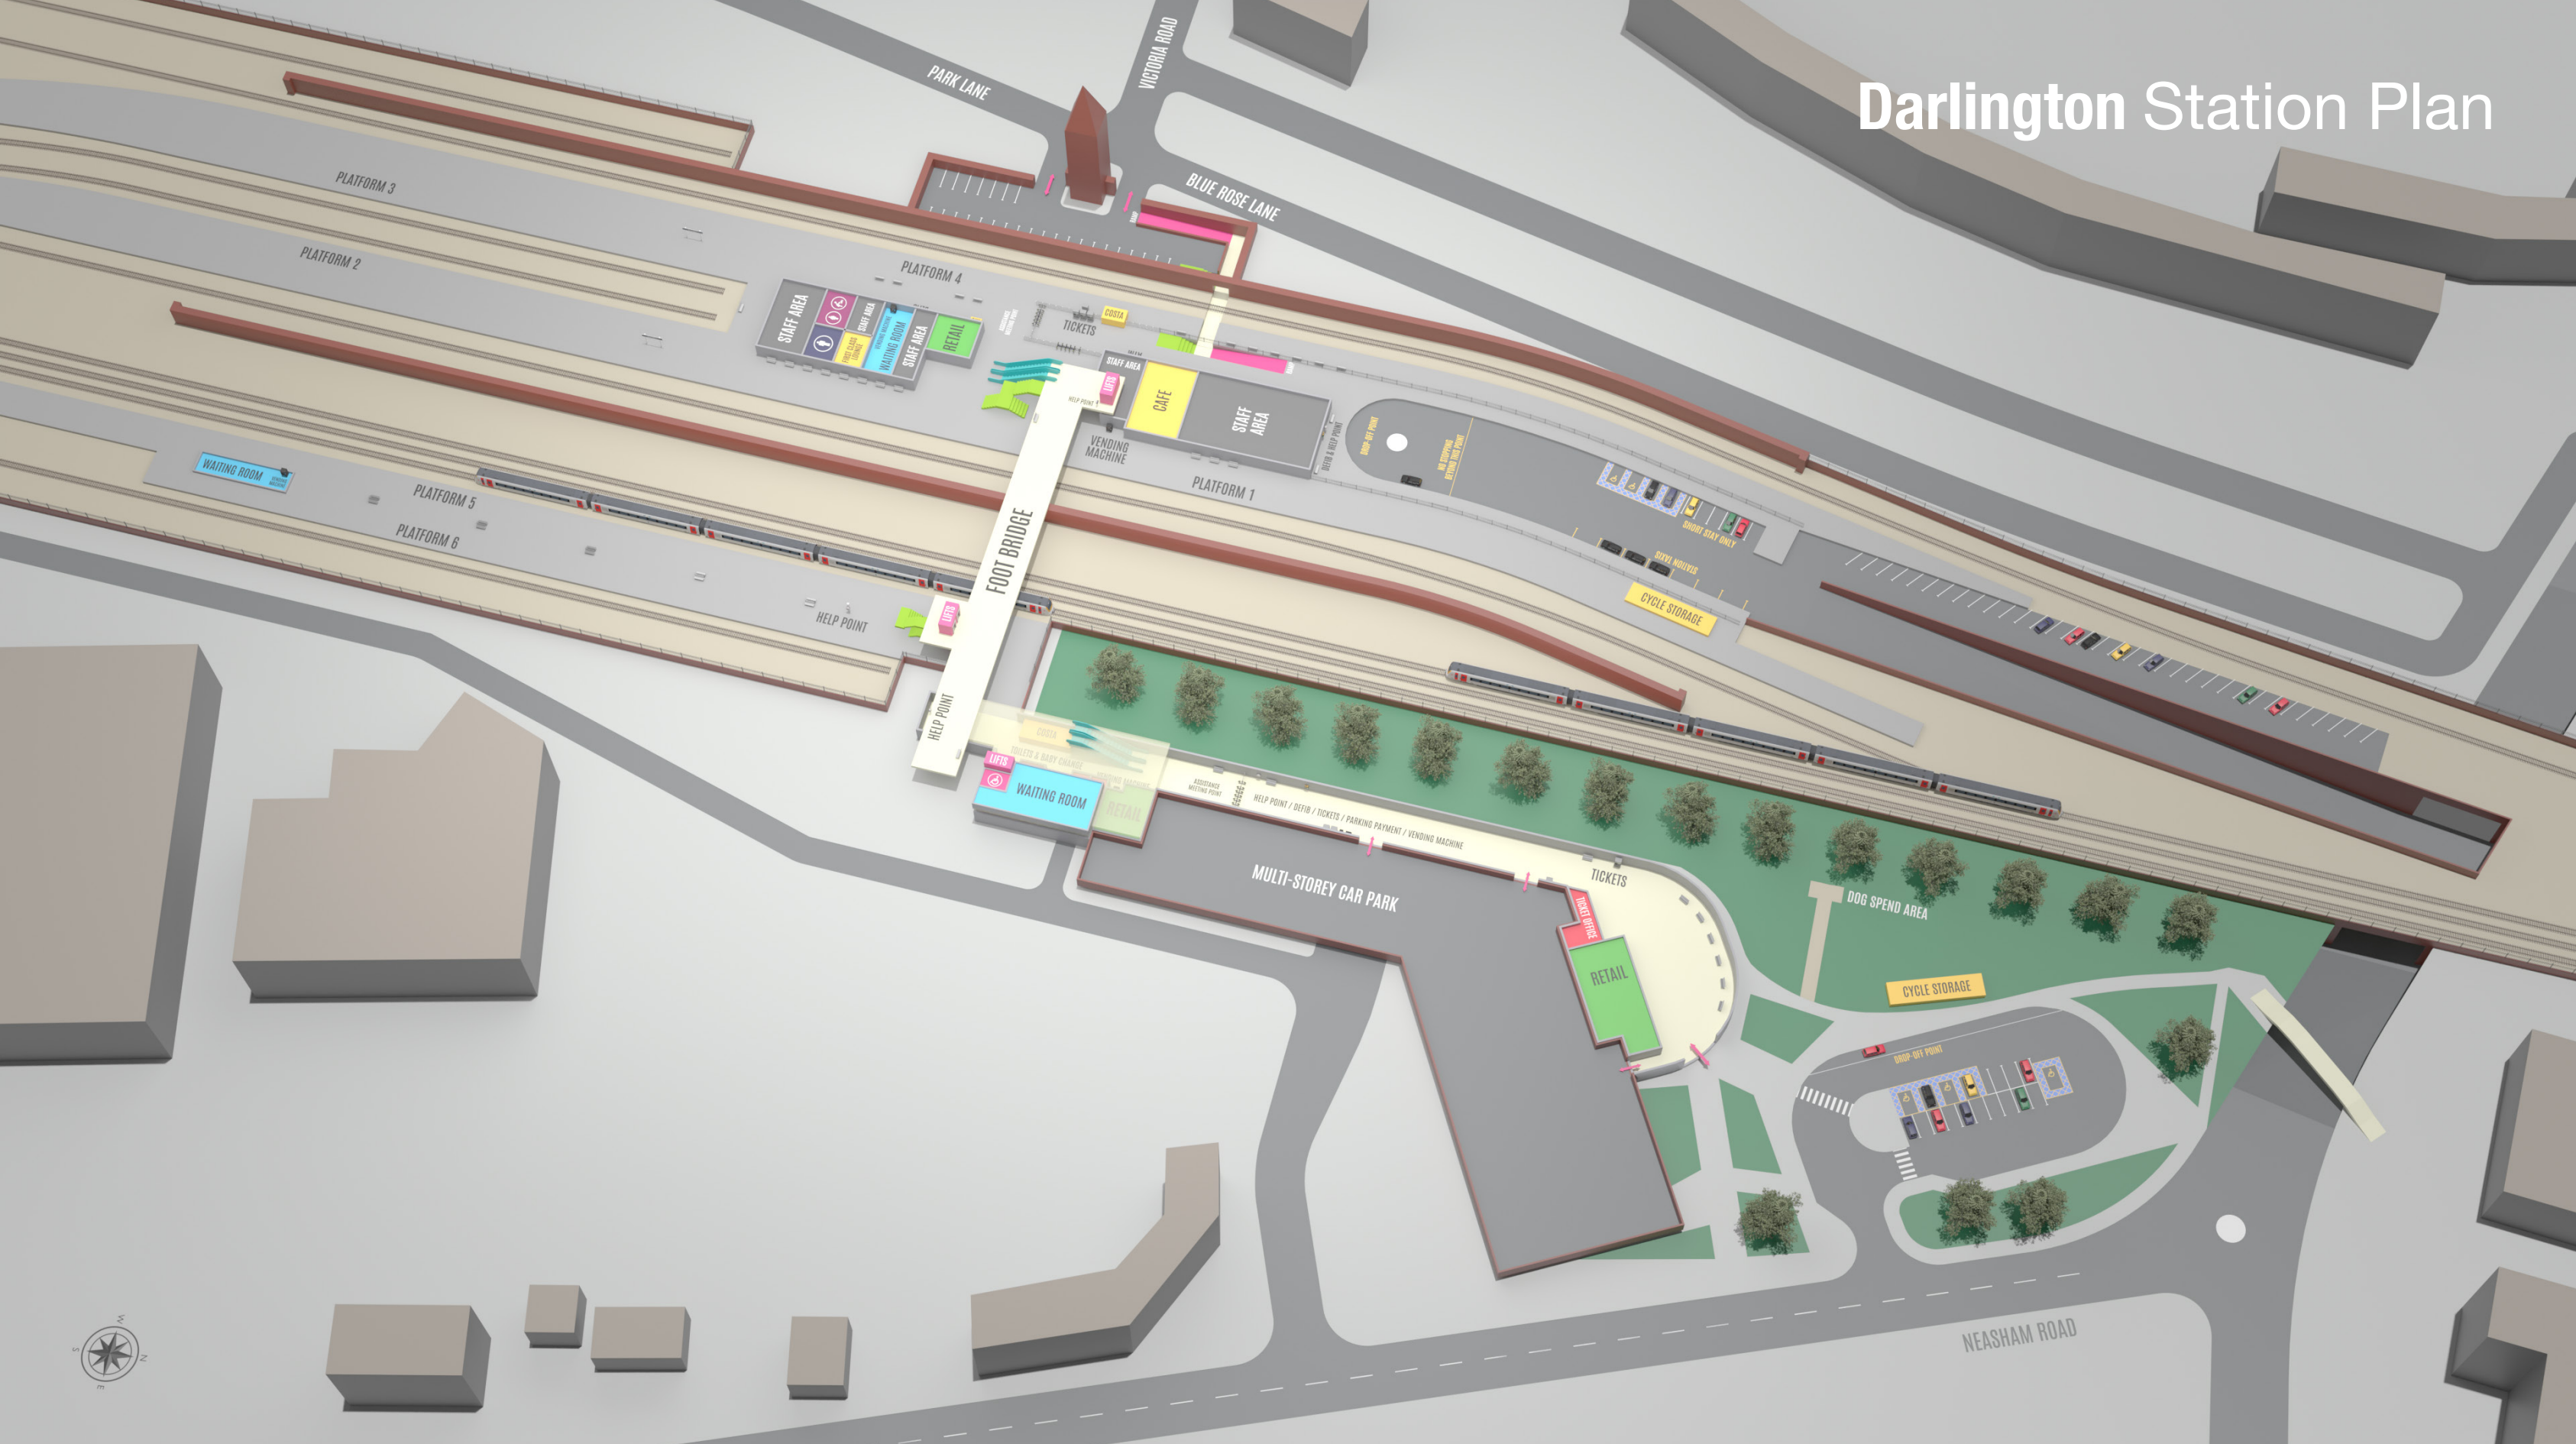

# Darlington Station Plan

# Darlington Station Plan

FOOT BRIDGE

HELP POINT

LIFTS

HELP POINT

COSTA

TOILETS & BABY CHANGE

LIFTS

CHANGING PLACES

VENDING MACHINE

RETAIL

ASSISTANCE MEETING POINT

HELP POINT / DEFIB / TICKETS / PARKING PAYMENT / VENDING MACHINE

TICKETS

TICKET OFFICE

RETAIL

MULTI-STOREY CAR PARK

Darlington Station Plan