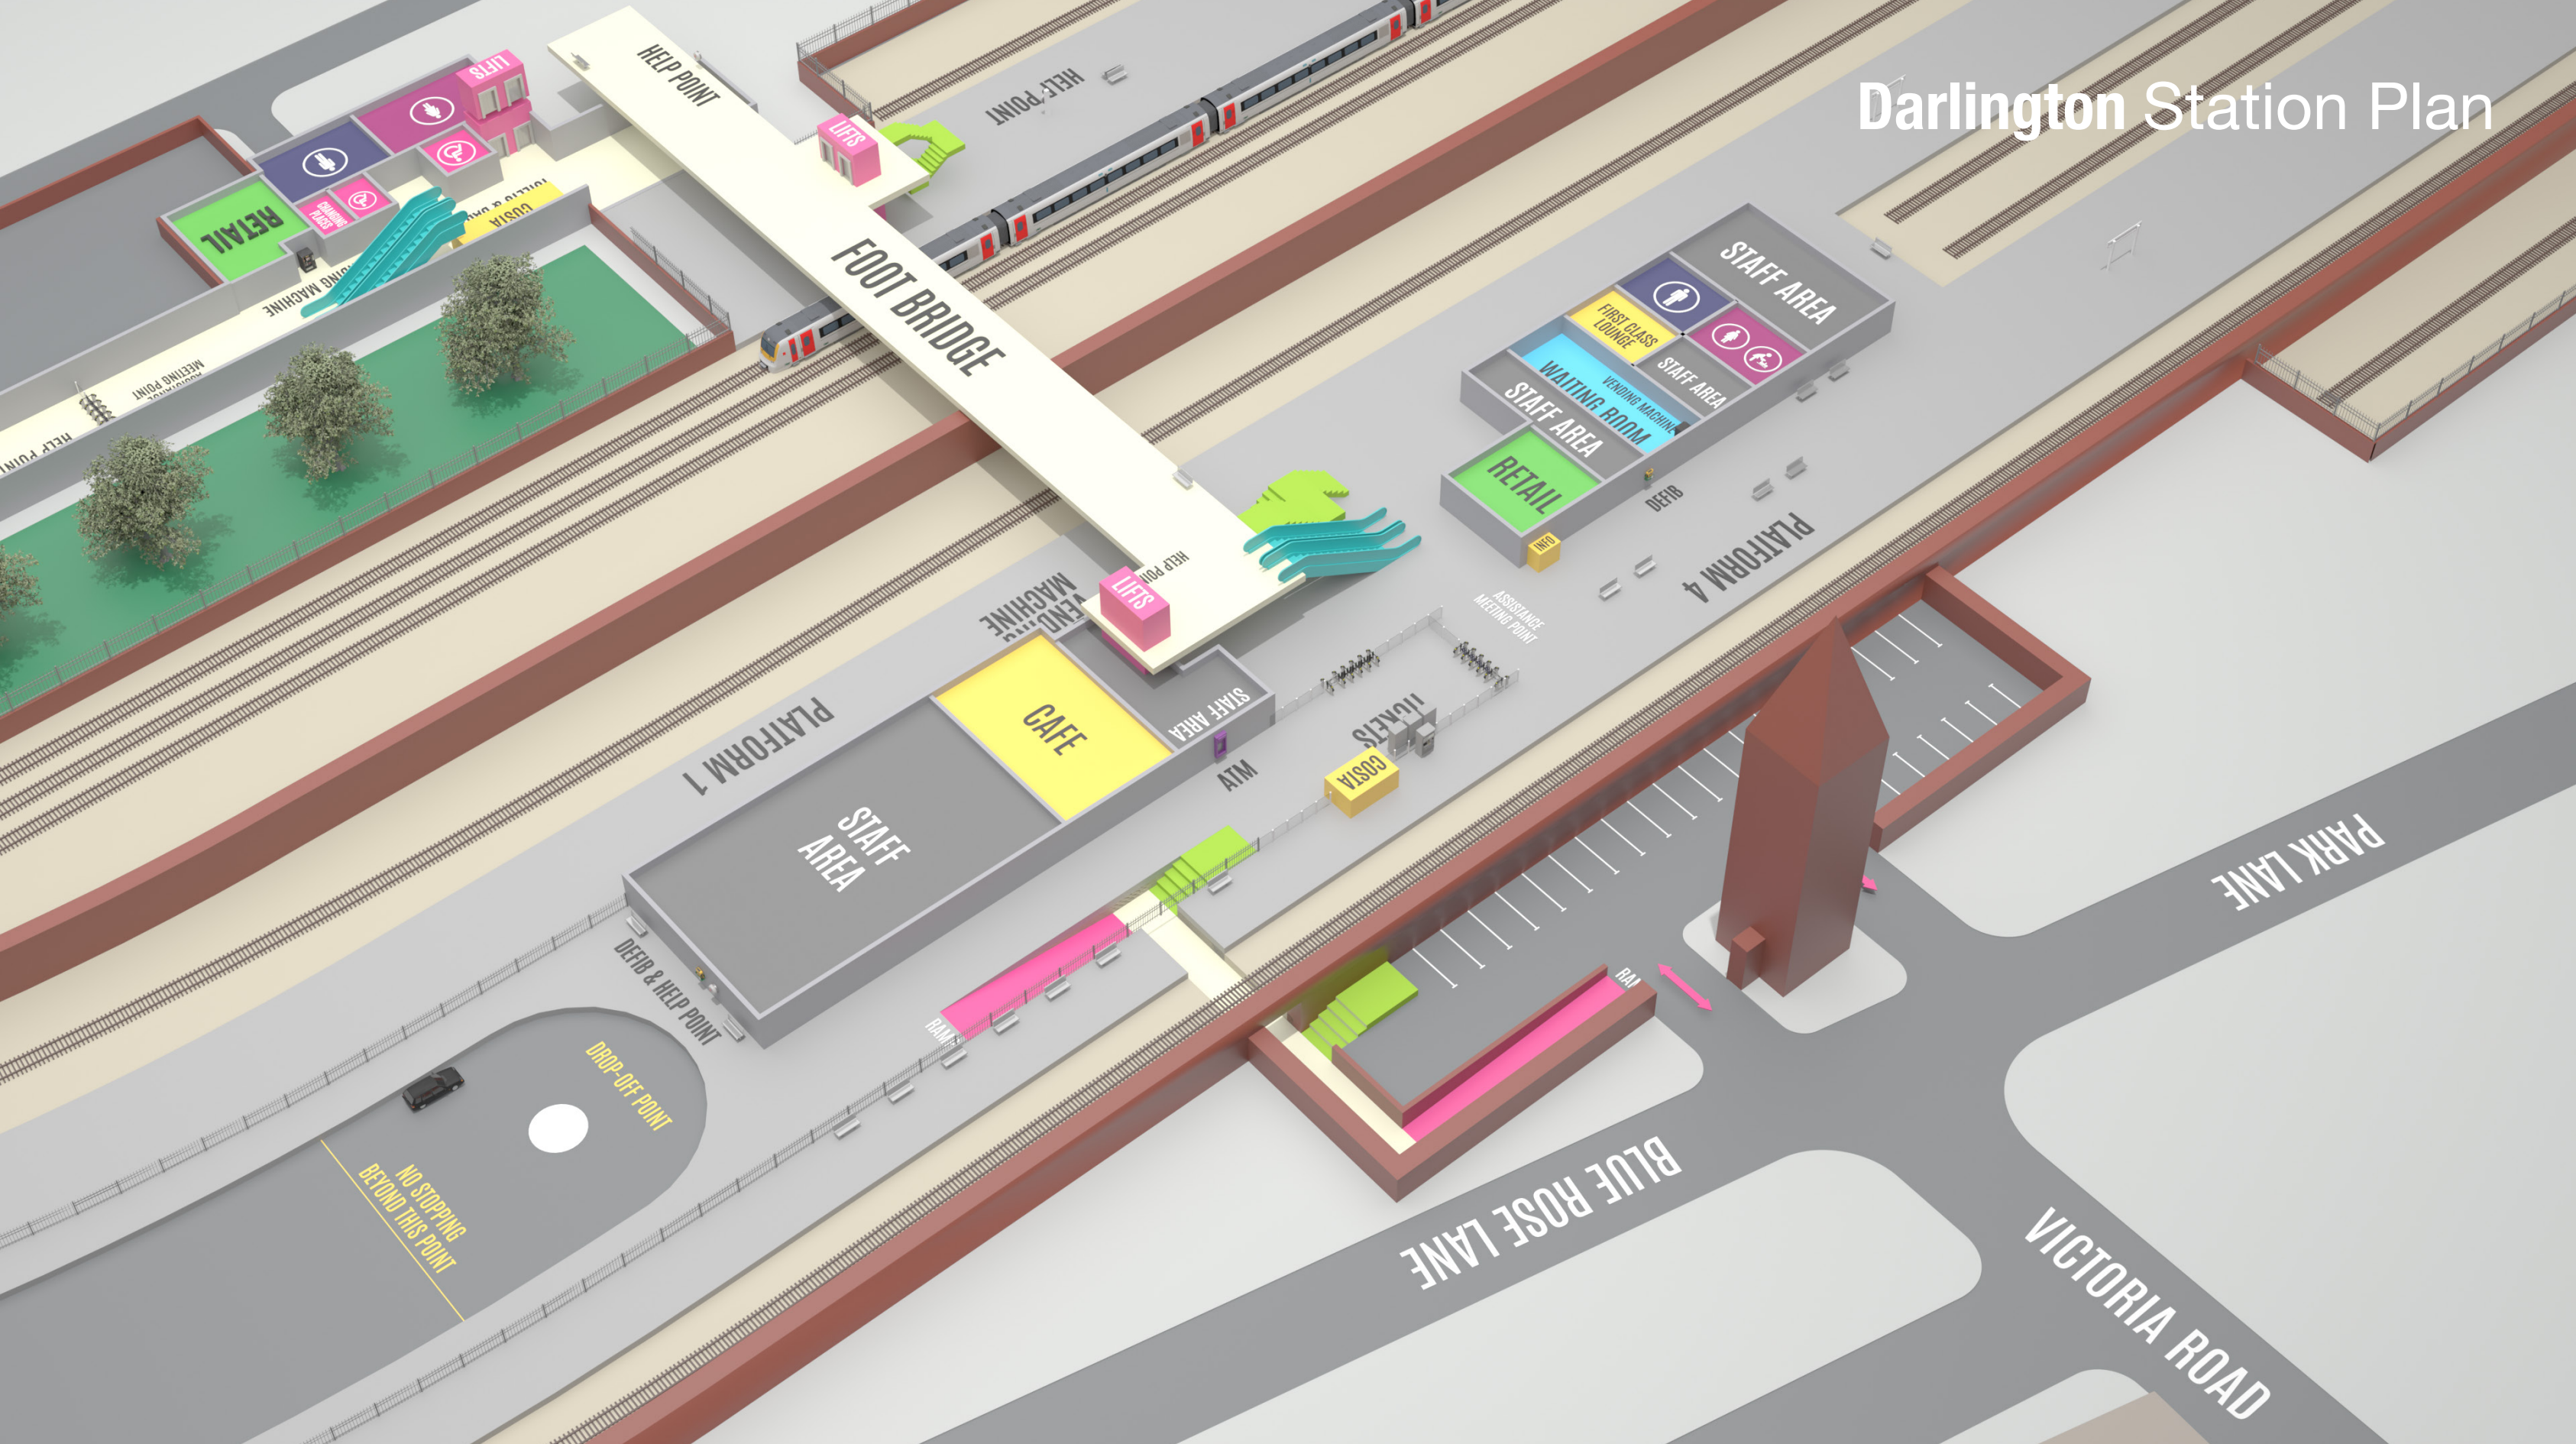

# Darlington Station Plan

# Darlington Station Plan

FOOT BRIDGE

HELP POINT

LIFTS

HELP POINT

COSTA

TOILETS & BABY CHANGE

LIFTS

CHANGING PLACES

VENDING MACHINE

RETAIL

ASSISTANCE MEETING POINT

HELP POINT / DEFIB / TICKETS / PARKING PAYMENT / VENDING MACHINE

TICKETS

TICKET OFFICE

RETAIL

MULTI-STOREY CAR PARK

Darlington Station Plan