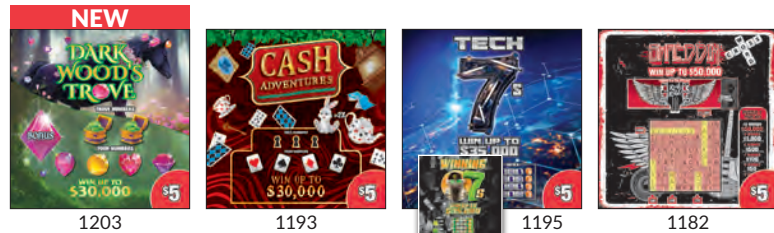

<https://learningwizard.lotteryservices.net/wvs>

24-Bin Planogram

August 2024

Planogram changes on July 30, 2024.

RETURN GAMES (8/1/24 - 8/30/24)

Top Instant Sales Retailers

April 2024

1. One Stop #8101 South Charleston
2. Go-Mart #115 Parkersburg
3. Go-Mart #95 Summersville
4. Go-Mart #84 Bridgeport
5. Piggly Wiggly of Kanawha City Charleston
6. Terra-Petro #1 Beaver
7. Sheetz #234 Weirton
8. Little General Store #2240 Princeton
9. Sheetz #220 Martinsburg
10. Par Mar Oil #84 Elkins