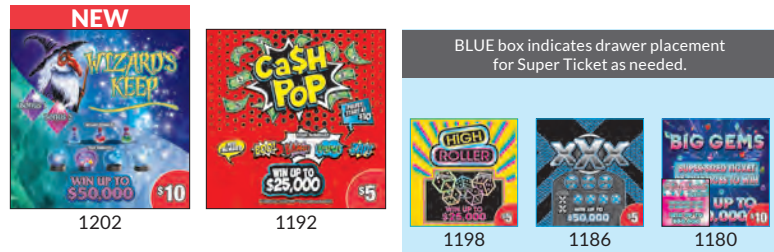

<https://learningwizard.lotteryservices.net/wvs>

24-Bin Planogram

August 2024

Planogram changes on July 30, 2024.

RETURN GAMES (8/1/24 - 8/30/24)

Top Instant Sales Retailers

April 2024

1. One Stop #8101 South Charleston
2. Go-Mart #115 Parkersburg
3. Go-Mart #95 Summersville
4. Go-Mart #84 Bridgeport
5. Piggly Wiggly of Kanawha City Charleston
6. Terra-Petro #1 Beaver
7. Sheetz #234 Weirton
8. Little General Store #2240 Princeton
9. Sheetz #220 Martinsburg
10. Par Mar Oil #84 Elkins