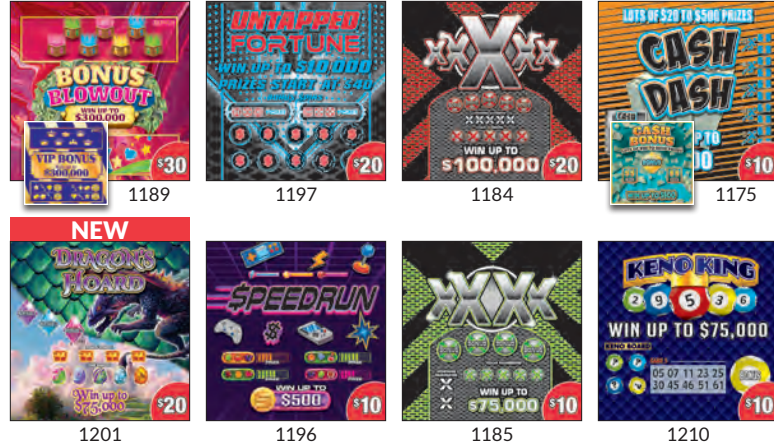

<https://learningwizard.lotteryservices.net/wvs>

24-Bin Planogram

August 2024

Planogram changes on July 30, 2024.

RETURN GAMES (8/1/24 - 8/30/24)

Top Instant Sales Retailers

April 2024

1. One Stop #8101 South Charleston
2. Go-Mart #115 Parkersburg
3. Go-Mart #95 Summersville
4. Go-Mart #84 Bridgeport
5. Piggly Wiggly of Kanawha City Charleston
6. Terra-Petro #1 Beaver
7. Sheetz #234 Weirton
8. Little General Store #2240 Princeton
9. Sheetz #220 Martinsburg
10. Par Mar Oil #84 Elkins