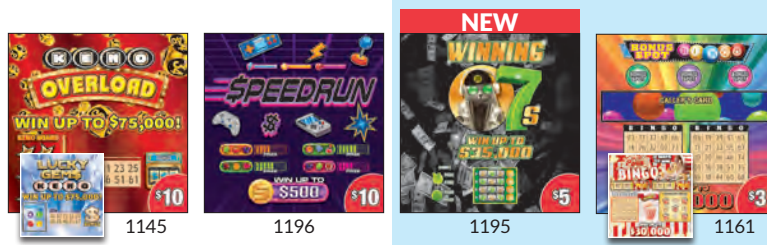

Remove

1162 - BIG 7s

1144 - HEART/PINBALL/
LUCK/RED KENO

Insert

1195 - BIG 7s

1200 - KENO

20-Bin Planogram

June 2024

Planogram changes on May 28, 2024.

BLUE box indicates drawer placement for Super Ticket as needed.