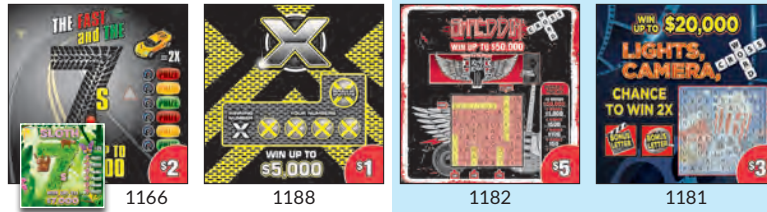

\$5 - Cash Adventures #1193
UPC: 7-91157-01193-2

Cost/Pack	Tickets/Pack	Top Prize
\$372.00	80	\$30,000
Overall Odds	Prize Payout	Low End \$\$/Pack
4.17	67.69%	\$190

Est. Start: 6/25/24

Call IGT to order tickets at 888-WV-PLAYS!

1153

Call IGT to order tickets at 888-WV-PLAYS!

wvlottery.com

(987-5297)

Remove
1162 - BIG 7s

Insert
1195 - BIG 7s

12-Bin Planogram

June 2024

Planogram changes on May 28, 2024.

BLUE box indicates drawer placement for Super Ticket as needed.

POG compliance should be assessed using the game number, and not the scene image.

RETURN GAMES (6/1/24 - 6/30/24)