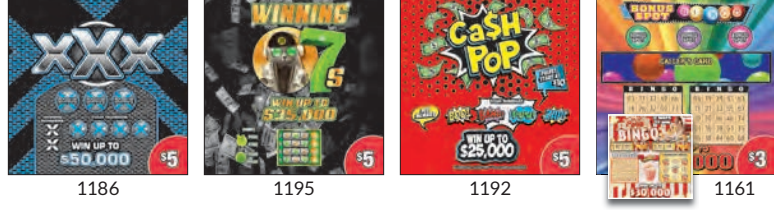

24-Bin Planogram

June 2024

Planogram changes on May 28, 2024.

RETURN GAMES (6/1/24 - 6/30/24)

Call IGT to order tickets at 888-WV-PLAYS!

wvlottery.com

(987-5297)

Call IGT to order tickets at 888-WV-PLAYS!

wvlottery.com

(987-5297)

28-Bin Planogram

June 2024

30+ Bin Game Availability

Planogram changes on May 28, 2024.

BLUE box indicates drawer placement for Super Ticket as needed.

Upcoming Instant Tickets

Est. Start: 6/25/24

\$10 - King/Future/Gold/Neon Keno . . . #1210
UPC: 7-91157-01210-6

Cost/Pack	Tickets/Pack	Top Prize
\$465.00	50	\$75,000
Overall Odds	Prize Payout	Low End \$\$/Pack
3.91	70.43%	\$240

\$5 - Cash Adventures #1193
UPC: 7-91157-01193-2

Cost/Pack	Tickets/Pack	Top Prize
\$372.00	80	\$30,000
Overall Odds	Prize Payout	Low End \$\$/Pack
4.17	67.69%	\$190

Est. Start: 6/25/24

Call IGT to order tickets at 888-WV-PLAYS!