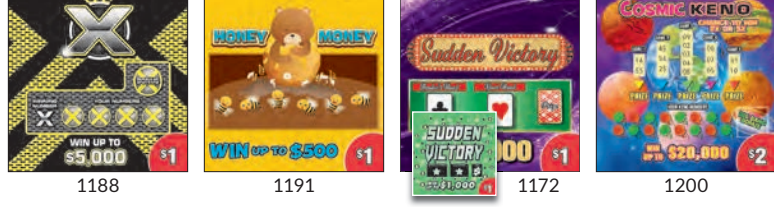

wvlottery.com

(987-5297)

28-Bin Planogram

June 2024

30+ Bin Game Availability

Planogram changes on May 28, 2024.

BLUE box indicates drawer placement for Super Ticket as needed.

Upcoming Instant Tickets

Est. Start: 6/25/24

\$10 - King/Future/Gold/Neon Keno . . . #1210
UPC: 7-91157-01210-6

Cost/Pack	Tickets/Pack	Top Prize
\$465.00	50	\$75,000
Overall Odds	Prize Payout	Low End \$\$/Pack
3.91	70.43%	\$240