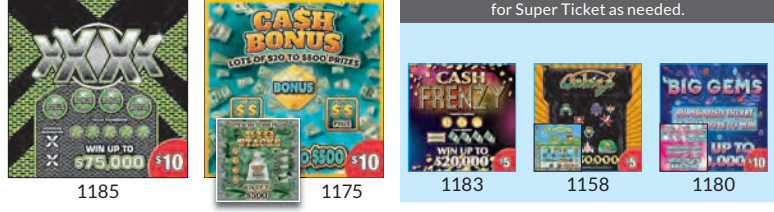

24-Bin Planogram

June 2024

Planogram changes on May 28, 2024.

RETURN GAMES (6/1/24 - 6/30/24)

Call IGT to order tickets at 888-WV-PLAYS!

wvlottery.com

(987-5297)

Call IGT to order tickets at 888-WV-PLAYS!

wvlottery.com

(987-5297)

28-Bin Planogram

June 2024

30+ Bin Game Availability

Planogram changes on May 28, 2024.

BLUE box indicates drawer placement for Super Ticket as needed.

Upcoming Instant Tickets

Est. Start: 6/25/24

\$10 - King/Future/Gold/Neon Keno . . . #1210
UPC: 7-91157-01210-6

Cost/Pack	Tickets/Pack	Top Prize
\$465.00	50	\$75,000
Overall Odds	Prize Payout	Low End \$\$/Pack
3.91	70.43%	\$240

\$5 - Cash Adventures #1193
UPC: 7-91157-01193-2

Cost/Pack	Tickets/Pack	Top Prize
\$372.00	80	\$30,000
Overall Odds	Prize Payout	Low End \$\$/Pack
4.17	67.69%	\$190

Est. Start: 6/25/24

Call IGT to order tickets at 888-WV-PLAYS!