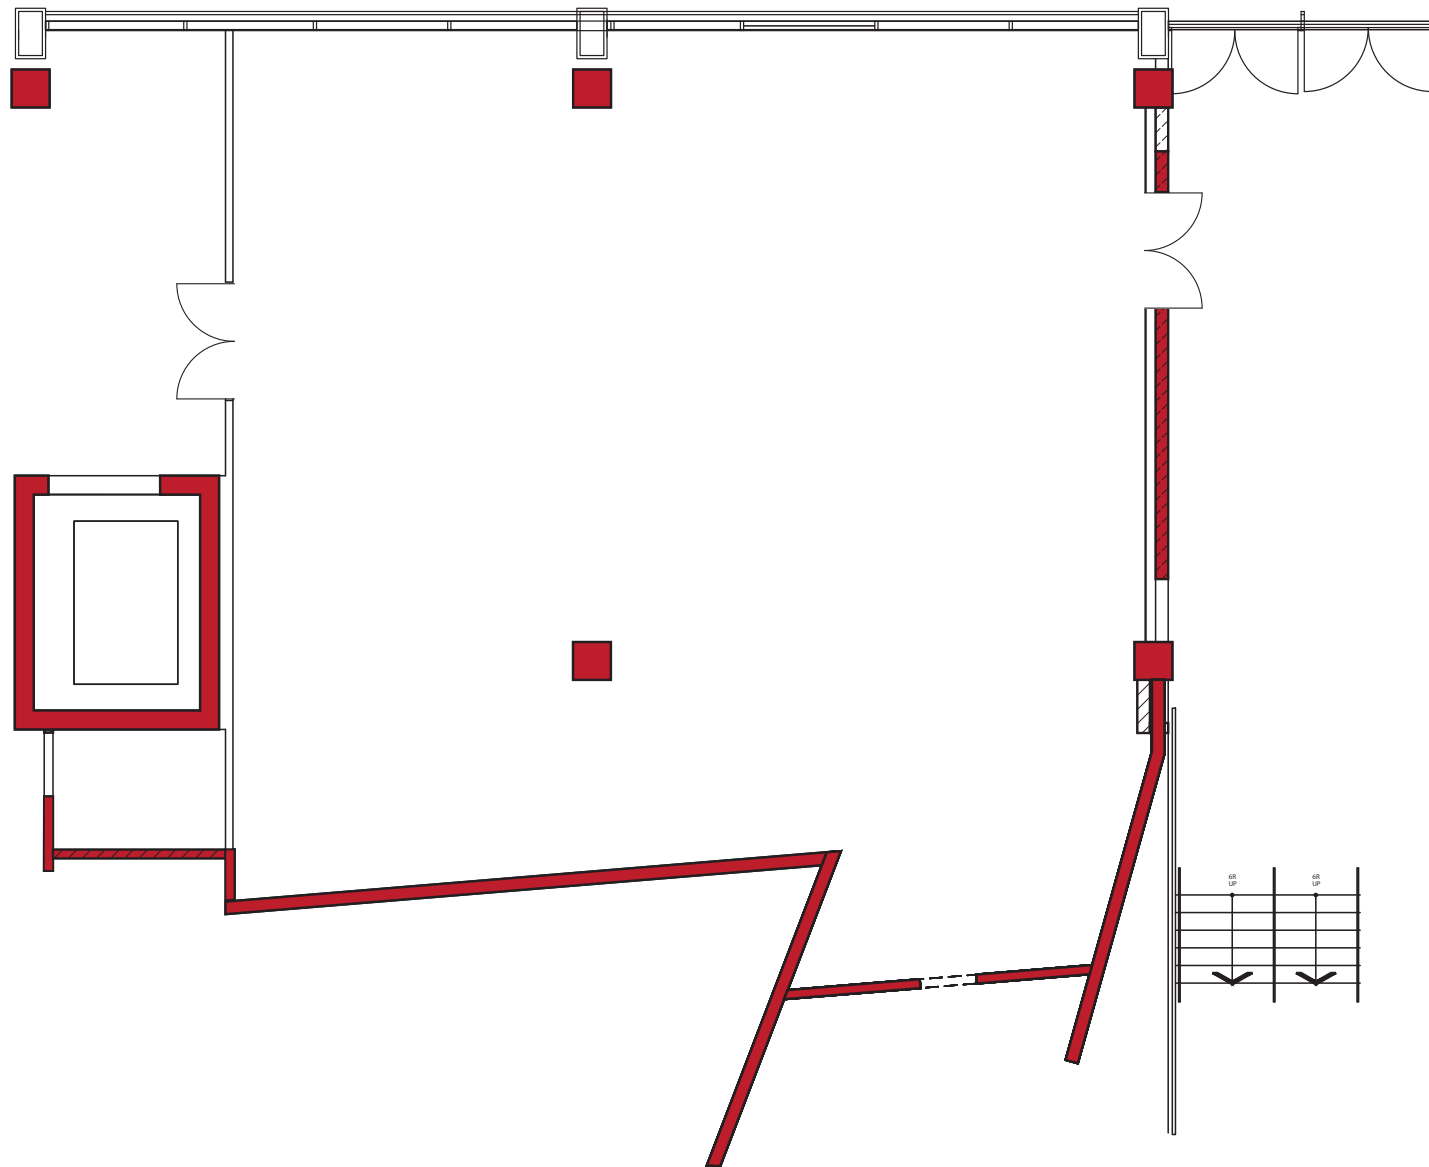

# O'KEEFE LOUNGE

1 FRONT ST. EAST  
TORONTO, ON. M5E 1B2

DRAWING TITLE:  
WEST SIDE ADDITION  
B1  
FLOOR ADDITION

DATE: APRIL 2014	SCALE: NOT TO SCALE
---------------------	------------------------