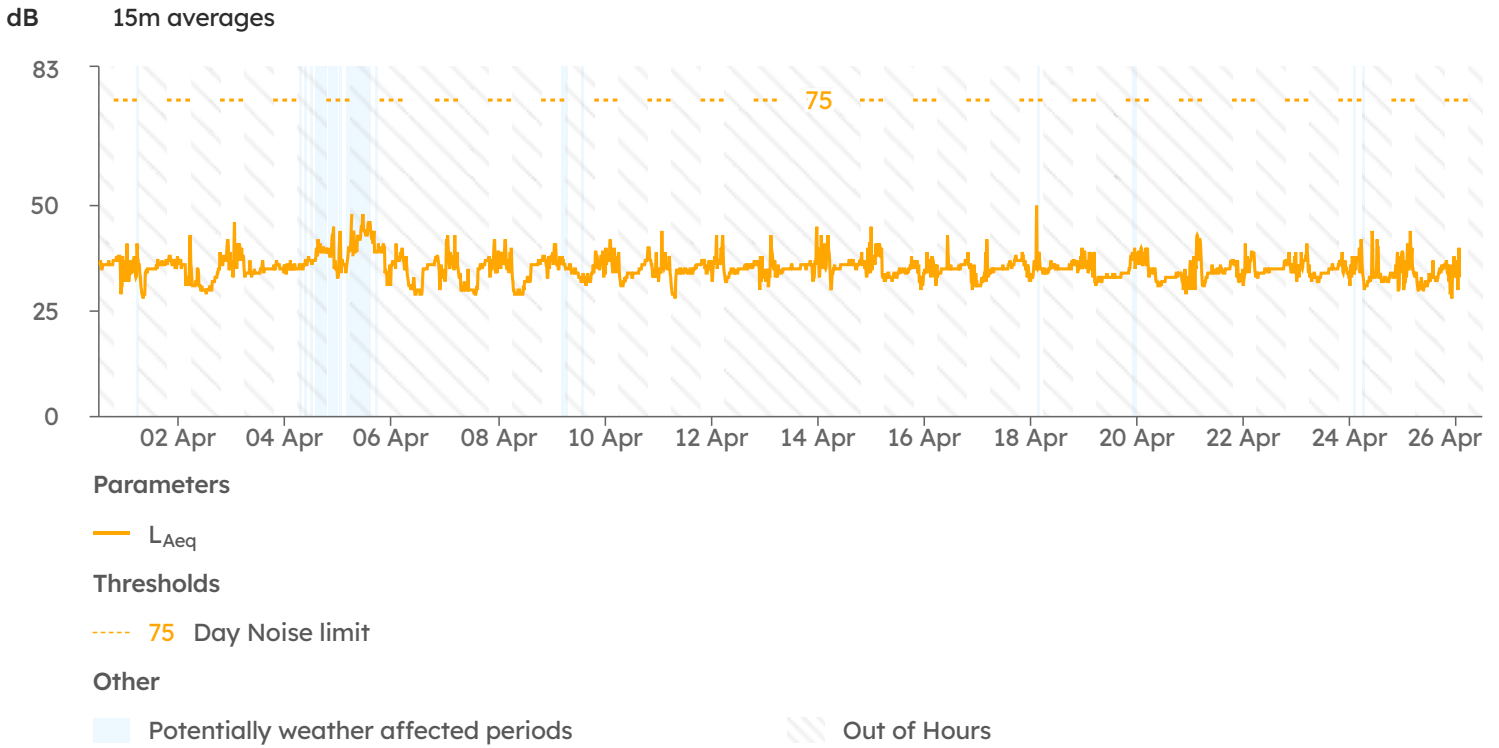

Noise Monitoring Graphs

Northern Bdy - Lot 1

01 Apr 2024 - 26 Apr 2024

Lot 4 - SW Corner

01 Apr 2024 - 26 Apr 2024