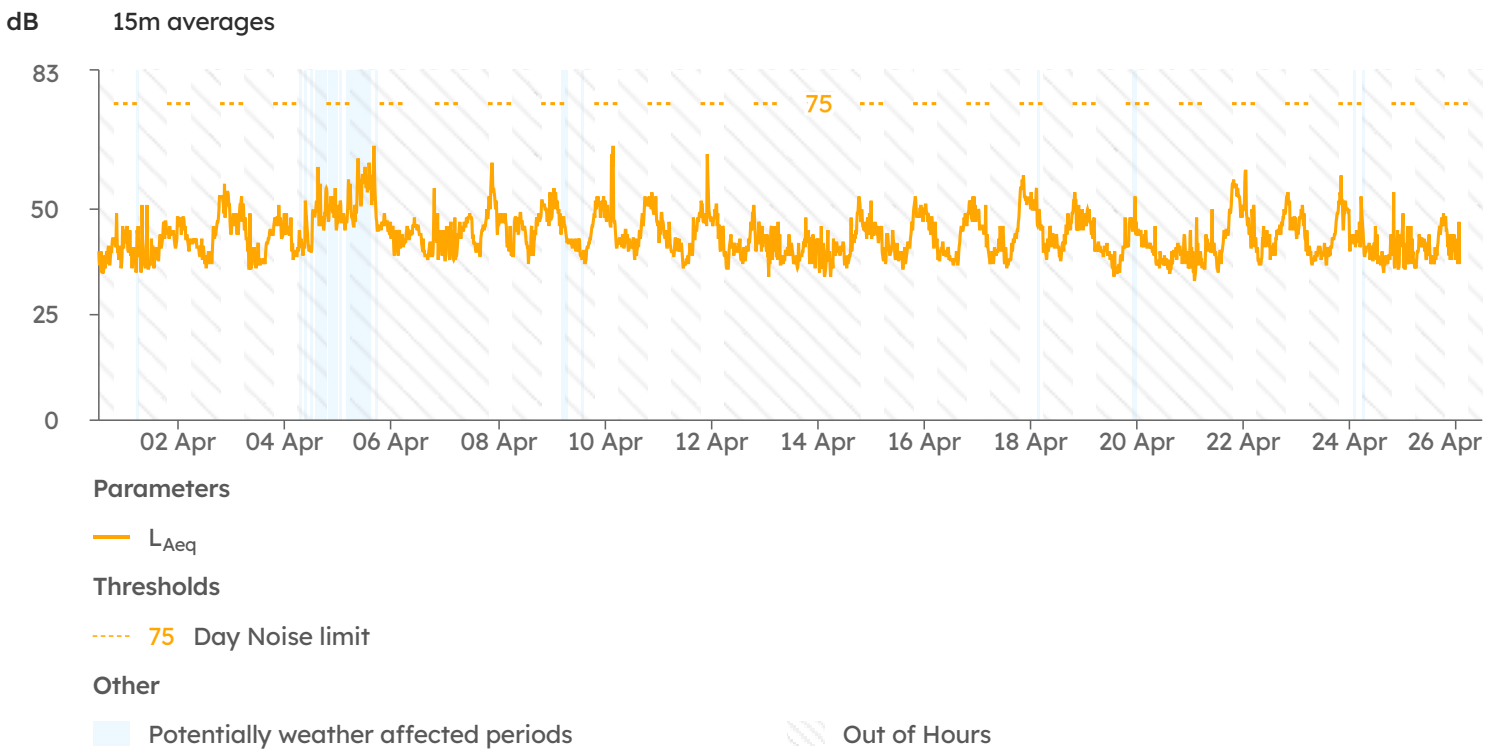

Device Details

Device Serial	Monitoring Points	Model	Calibration Date	Calibration Due
HEX-000066	Northern Bdy - Lot 1	SiteHive Hexanode	21 Jul 2023	21 Jul 2025
HEX-000394	Lot 4 - SW Corner	SiteHive Hexanode	29 Aug 2023	29 Aug 2025