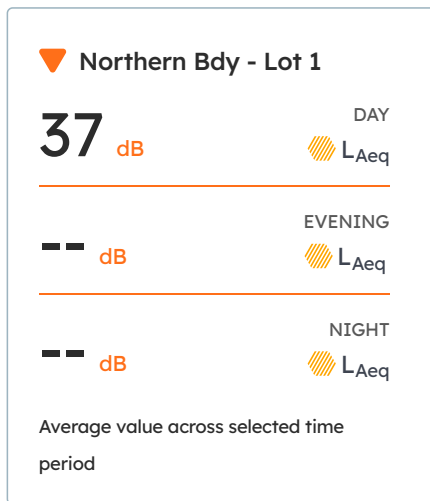

Monitoring Devices

Date Range 01 Apr 2024 - 26 Apr 2024

Device Serial	Monitoring Points
HEX-000066	Northern Bdy - Lot 1
HEX-000394	Lot 4 - SW Corner

Noise Monitoring Statistics

Average value across selected time period. Time of Day Periods: Day (7am to 6pm) Evening (6pm to 10pm) Night (10pm to 7am).

Noise Monitoring Graphs

 Northern Bdy - Lot 1

01 Apr 2024 - 26 Apr 2024

 Lot 4 - SW Corner

01 Apr 2024 - 26 Apr 2024

Device Details

Device Serial	Monitoring Points	Model	Calibration Date	Calibration Due
HEX-000066	Northern Bdy - Lot 1	SiteHive Hexanode	21 Jul 2023	21 Jul 2025
HEX-000394	Lot 4 - SW Corner	SiteHive Hexanode	29 Aug 2023	29 Aug 2025