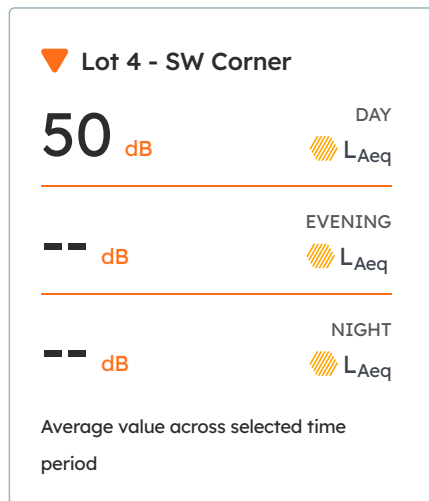

Monitoring Devices

Date Range 01 Apr 2024 - 26 Apr 2024

Device Serial	Monitoring Points
HEX-000066	Northern Bdy - Lot 1
HEX-000394	Lot 4 - SW Corner

Noise Monitoring Statistics

Average value across selected time period. Time of Day Periods: Day (7am to 6pm) Evening (6pm to 10pm) Night (10pm to 7am).

Noise Monitoring Graphs

 Northern Bdy - Lot 1

01 Apr 2024 - 26 Apr 2024

 Lot 4 - SW Corner

01 Apr 2024 - 26 Apr 2024

Device Details

Device Serial	Monitoring Points	Model	Calibration Date	Calibration Due
HEX-000066	Northern Bdy - Lot 1	SiteHive Hexanode	21 Jul 2023	21 Jul 2025
HEX-000394	Lot 4 - SW Corner	SiteHive Hexanode	29 Aug 2023	29 Aug 2025