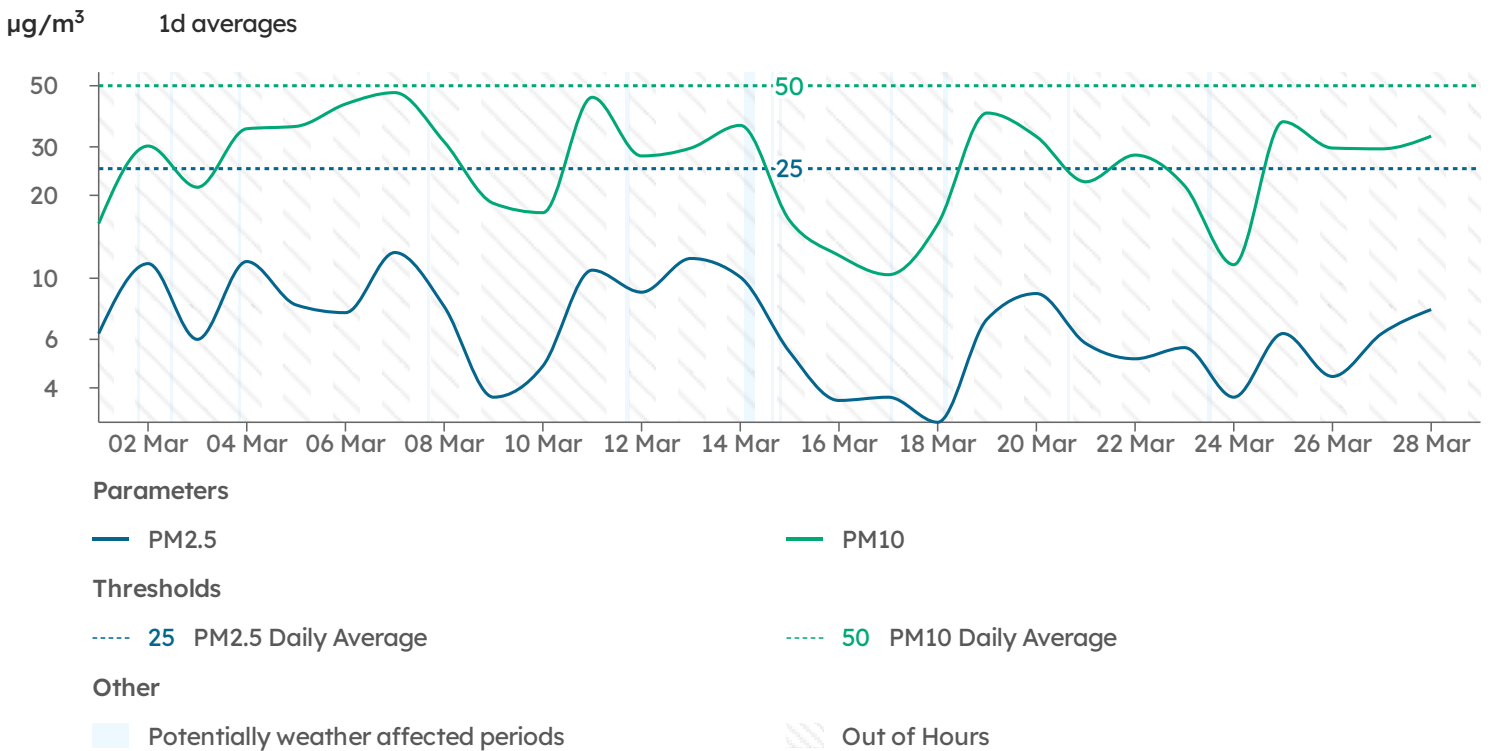

# Dust Monitoring Graphs

Northern Bdy - Lot 1

01 Mar 2024 - 28 Mar 2024

Lot 4 - SW Corner

01 Mar 2024 - 28 Mar 2024

## Dust Events

No data for this period