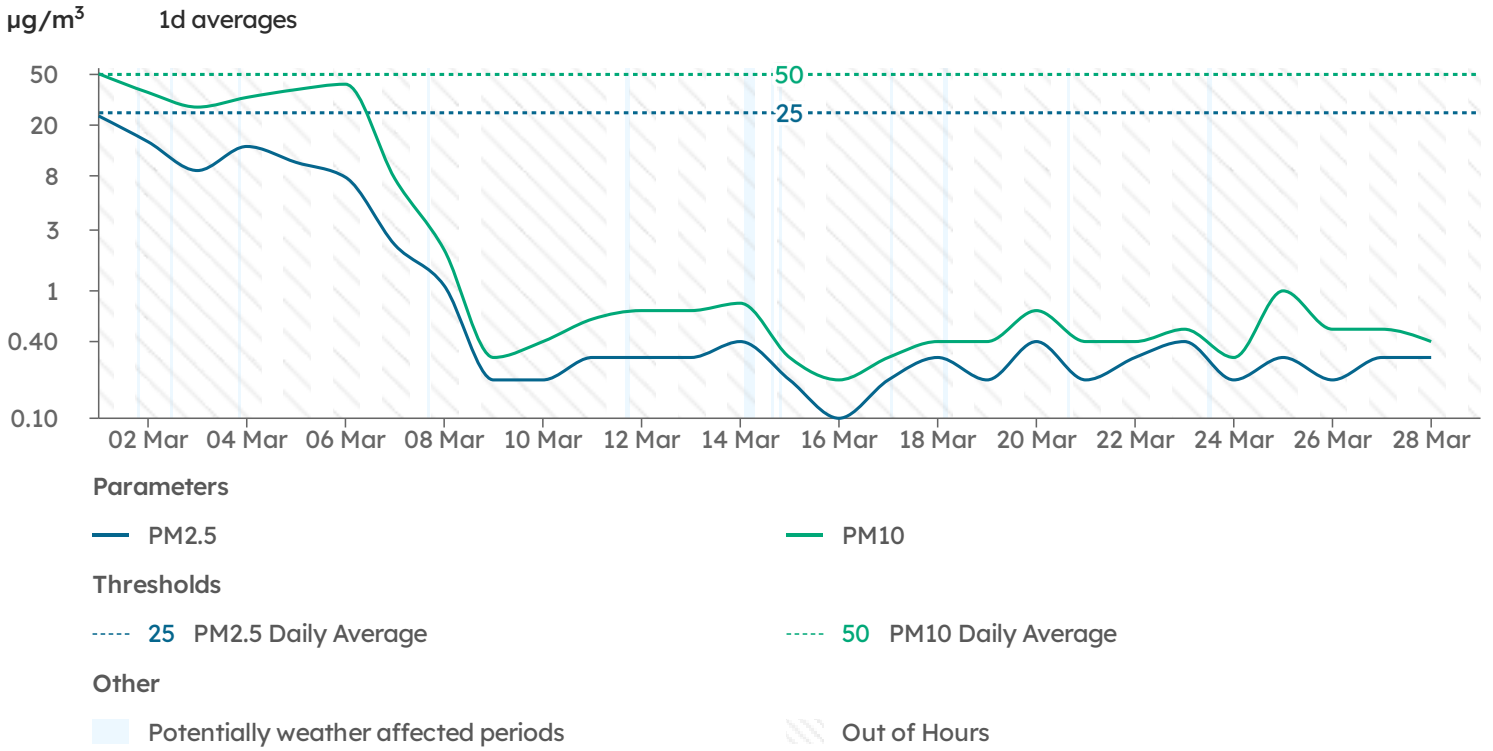

Dust Monitoring Graphs

Northern Bdy - Lot 1

01 Mar 2024 - 28 Mar 2024

Lot 4 - SW Corner

01 Mar 2024 - 28 Mar 2024