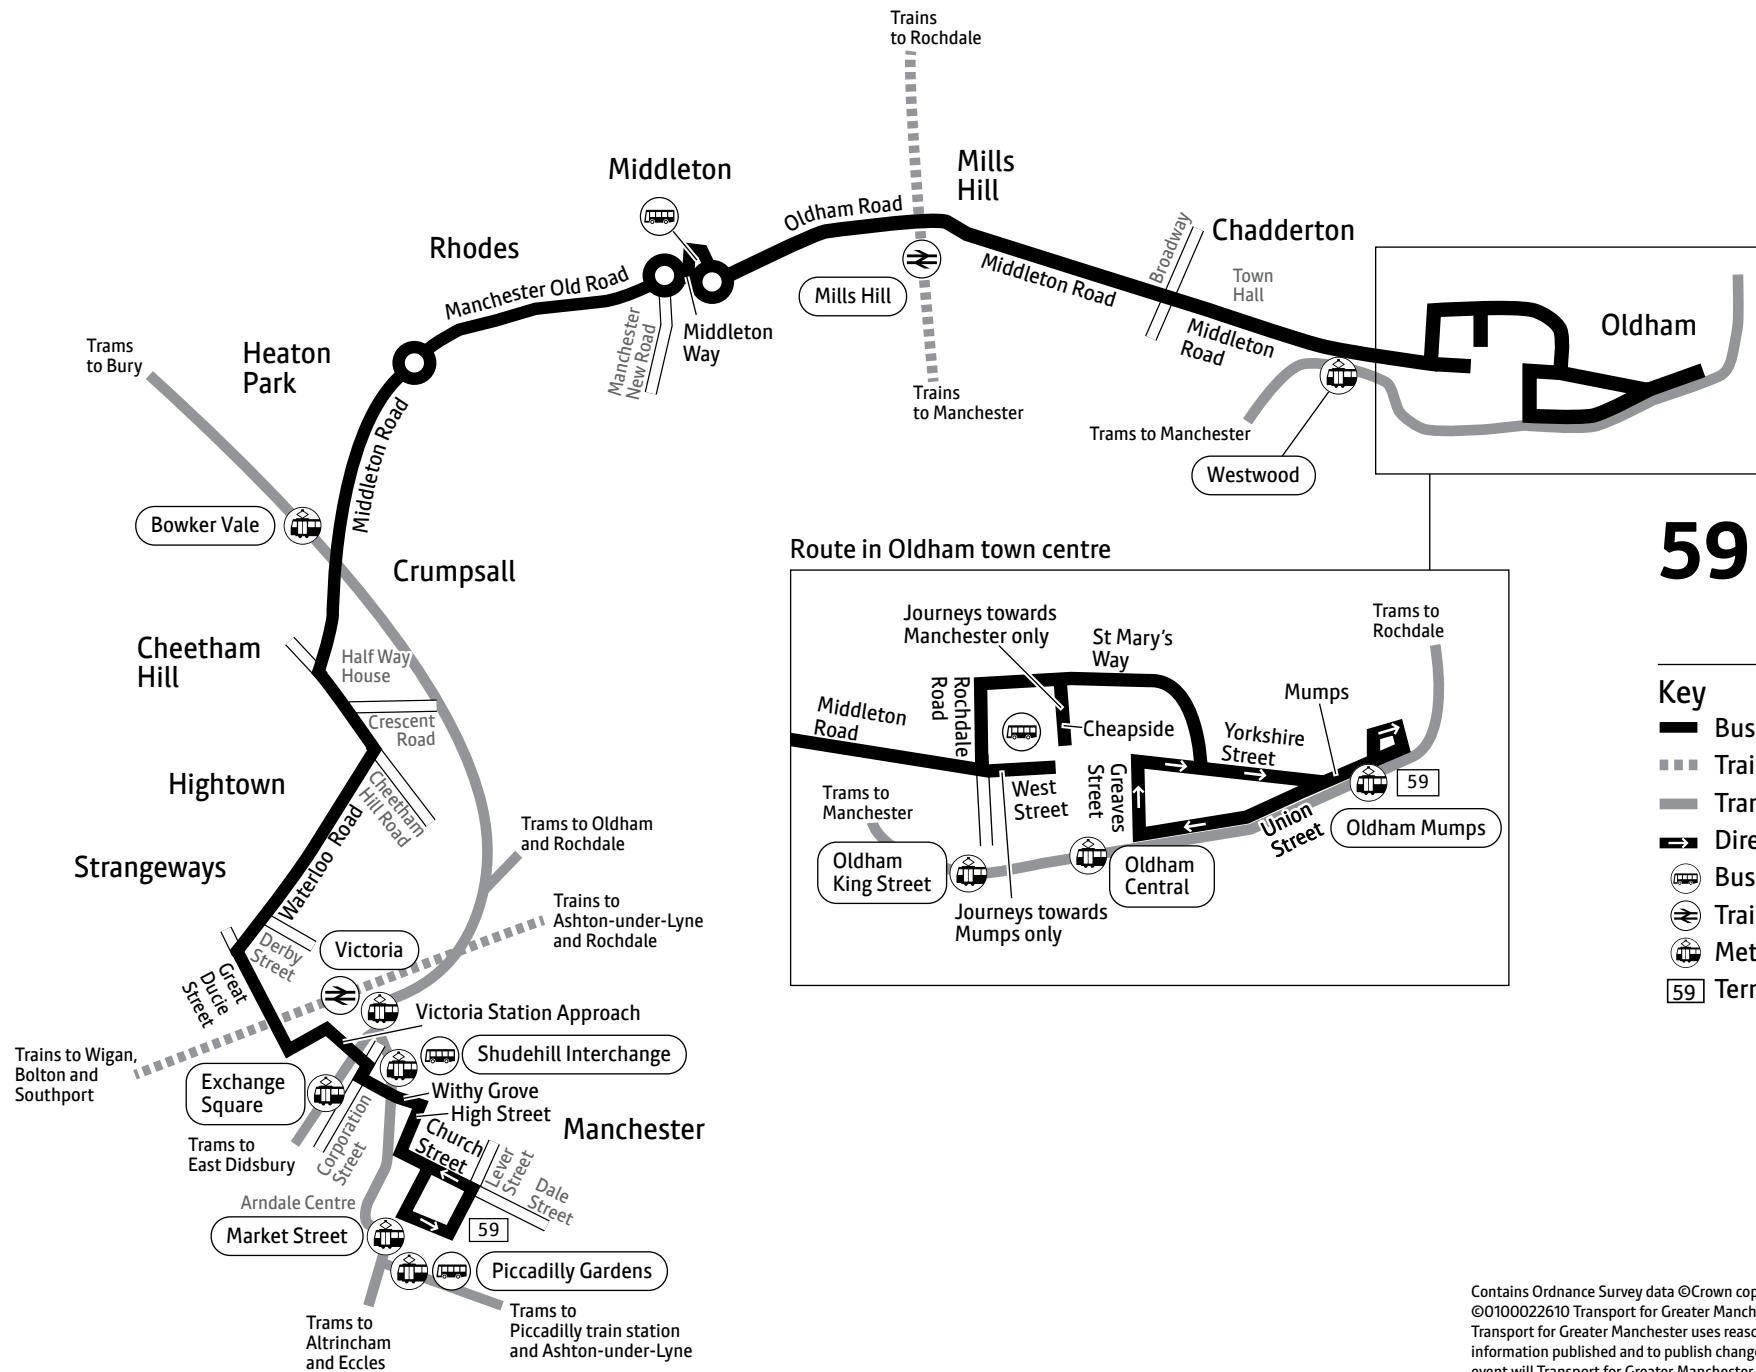

♿ – All bus 59 journeys are run using easy access buses. See inside front cover of this leaflet for details

**59**

Route in Oldham town centre

- Key**
- Bus route
  - Train line
  - Tram line
  - Direction of travel
  - Bus station/connection point
  - Train station
  - Metrolink stop
  - Terminus