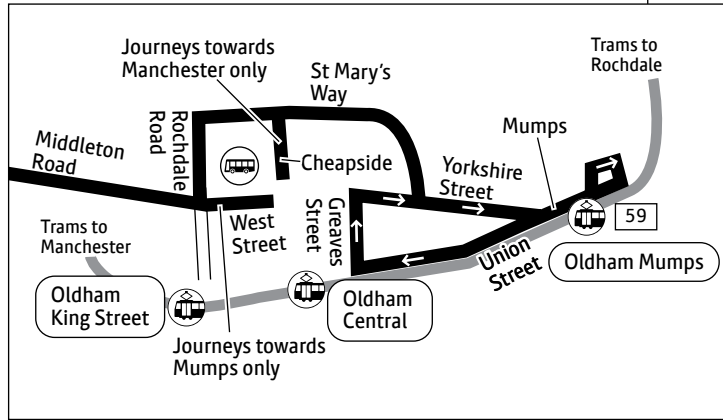

**Saturdays**

Oldham, Mumps Interchange	0444	0514	0544	0604	0624		0804	0814		1714	1734	1804	1834				
Oldham, Bus Station arr	0451	0521	0551	0611	0632		0812	0822		1722	1742	1811	1841				
Oldham, Bus Station dep	0451	0521	0551	0611	0634	and	0814	0824	and	1724	1744	1813	1843	1917		2347	0017
Chadderton, Town Hall	0457	0527	0557	0617	0642	every	0822	0832	every	1732	1752	1819	1849	1922	and	2352	0022
Mills Hill, Train Station	0504	0534	0604	0624	0651	20	0831	0841	10	1741	1801	1826	1856	1929	every	2359	0029
Middleton, Bus Station	0510	0540	0610	0630	0658	mins	0838	0848	mins	1748	1808	1833	1903	1936	30	0006	0036
Heaton Park, Sainsbury's	0518	0548	0618	0638	0707	until	0847	0857	until	1757	1817	1839	1909	1944	mins	0014	
Cheetham Hill, Half Way House	0524	0554	0624	0644	0715		0855	0905		1805	1825	1847	1917	1950	until	0020	
Waterloo Road/Derby Street	0534	0604	0634	0654	0727		0907	0917		1817	1837	1855	1925	1955		0025	
Manchester, Piccadilly Gardens	0549	0619	0649	0709	0743		0923	0933		1833	1853	1908	1938	2005		0035	

♿ – All bus 59 journeys are run using easy access buses. See inside front cover of this leaflet for details

**59**

Route in Oldham town centre

- Key**
- Bus route
  - Train line
  - Tram line
  - Direction of travel
  - Bus station/connection point
  - Train station
  - Metrolink stop
  - Terminus