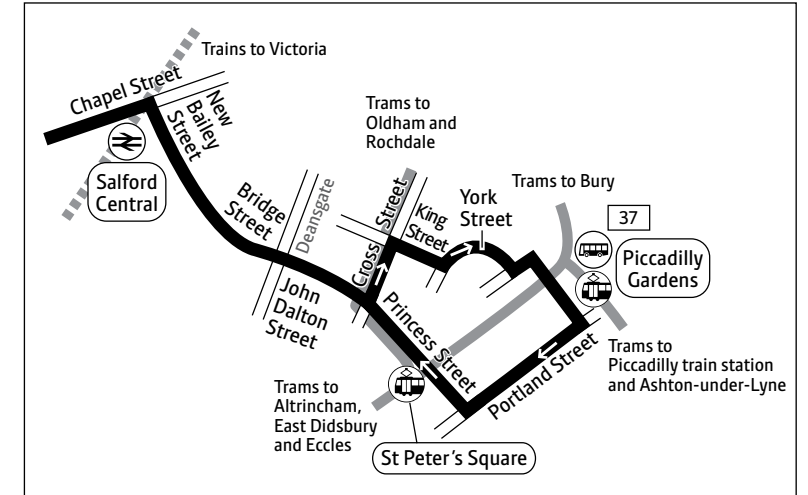

♿ – All bus 37 journeys are run using easy access buses. See inside front cover of this leaflet for details

Summer times: between mid July and early September, some timetables will be different. Check beenetwork.com for details

Key

-  Bus route
-  Train line
-  Tram line
-  Direction of travel
-  Bus station/connection point
-  Train station
-  Metrolink stop
-  Terminus

Route in Manchester city centre

Saturdays

Bolton, Interchange	0544	0614	0643	0713	0731	0749	and	0909	0926	0942	and	1527	1544	1604	1624	1644	1704	1726	1747
Farnworth, Church Road	0554	0624	0654	0724	0743	0802	every	0922	0939	0955	every	1540	1557	1617	1637	1657	1717	1739	1800
Walkden, Stocks Hotel	0603	0633	0703	0733	0753	0813	20	0933	0950	1006	15	1551	1608	1628	1648	1708	1728	1750	1811
Swinton, Civic Centre	0611	0641	0711	0741	0802	0822	mins	0942	0959	1015	mins	1600	1617	1637	1657	1717	1737	1759	1820
Salford Shopping Centre	0625	0655	0725	0755	0817	0837	until	0957	1014	1030	until	1615	1632	1652	1712	1732	1752	1814	1833
Manchester, Piccadilly Gardens	0640	0710	0740	0810	0837	0857		1017	1034	1050		1635	1652	1712	1732	1752	1812	1832	1849