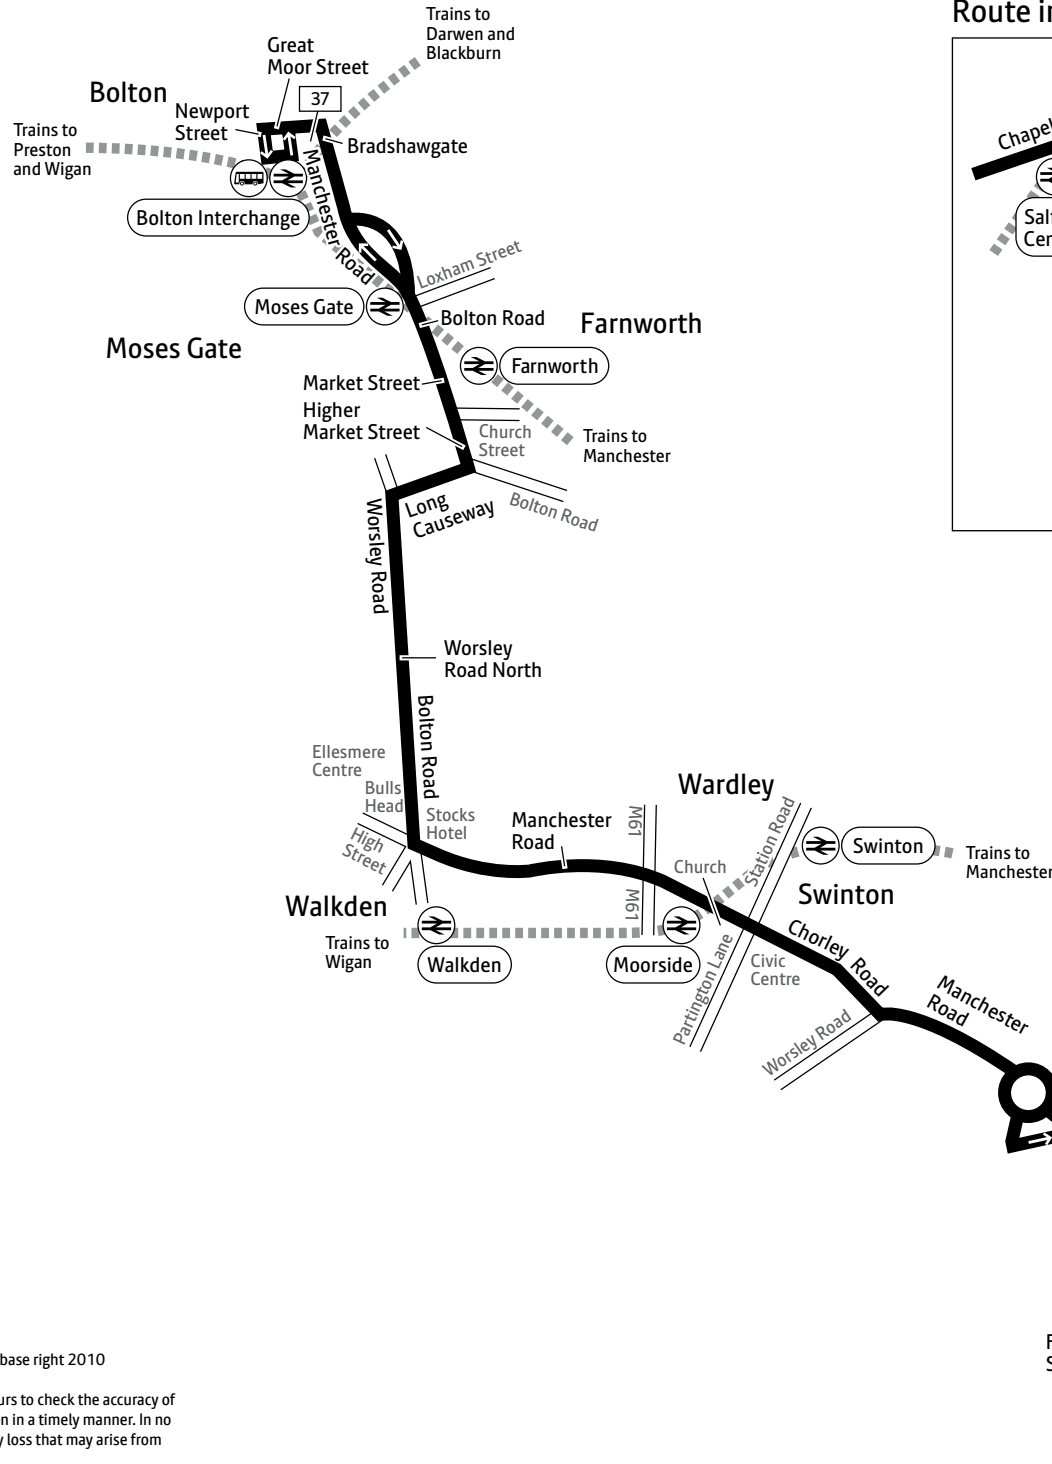

Key

- Bus route
- Train line
- Tram line
- Direction of travel
- Bus station/connection point
- Train station
- Metrolink stop
- Terminus