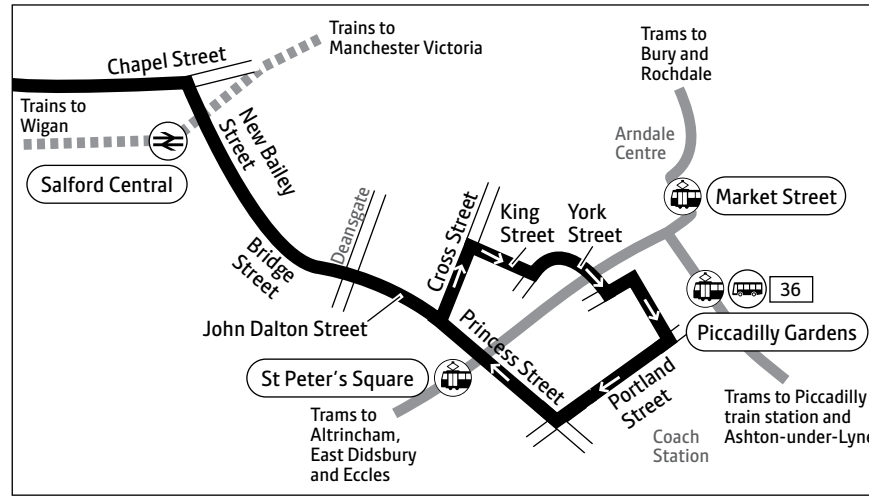

Route in Manchester city centre

1. **Key**
2. Bus route
   - Train line
   - Tram line
   - Direction of travel
   - Bus station/connection point
   - Train station
   - Metrolink stop
   - Terminus