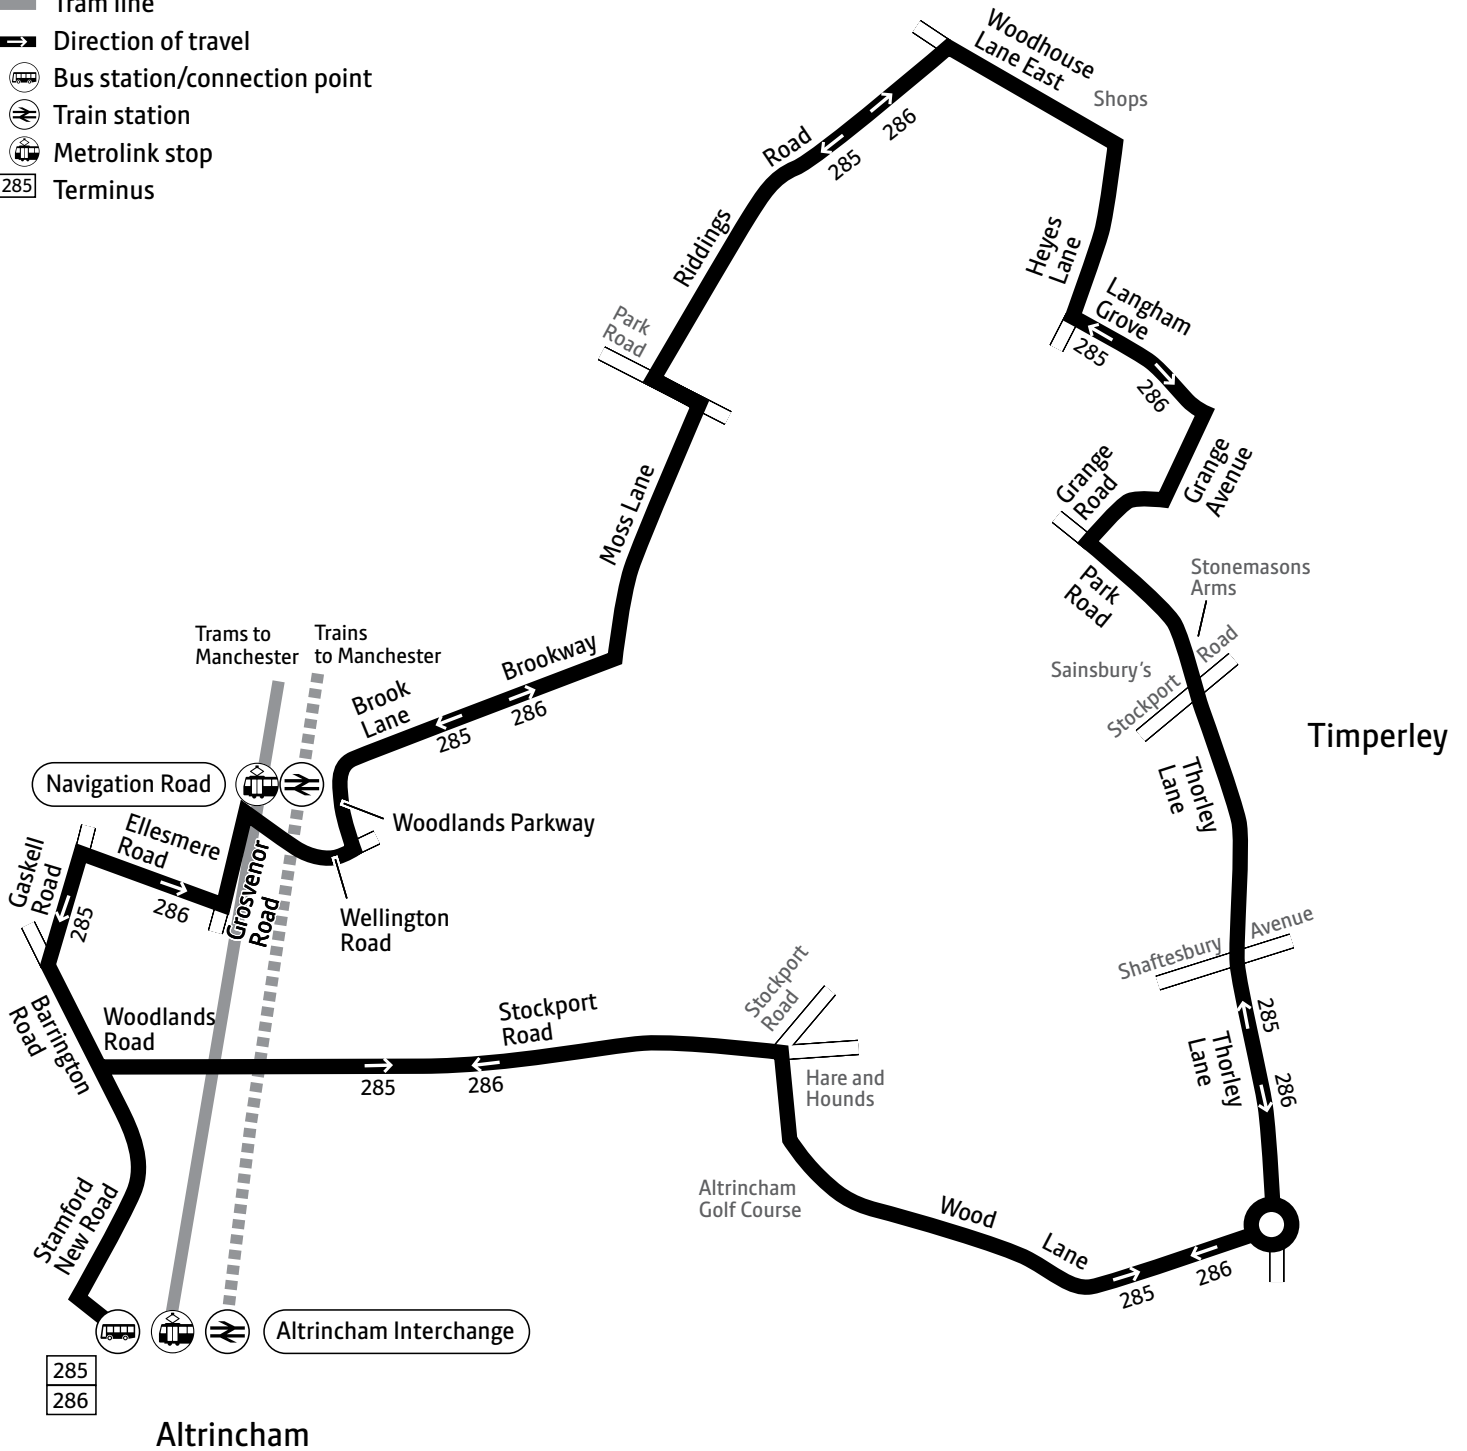

Using this timetable

Timetables show the direction of travel, bus numbers and the days of the week.

Main stops on the route are listed on the left. Where no time is shown against a particular stop, the bus does not stop there on that journey. Check any letters which are shown in the timetable against the key at the bottom of the page.

Saturday 7.10am to 8.20pm

Sunday* 9.20am to 4.50pm

* Including public holidays

285 286

Key

-  Bus route
-  Train line
-  Tram line
-  Direction of travel
-  Bus station/connection point
-  Train station
-  Metrolink stop
-  Terminus

Saturdays

Altrincham, Interchange	0743	and	1843	2043	2242
Timperley, Wood Lane	0750	every	1850	2049	2249
Timperley, Stonemasons Arms	0754	hour	1854	2052	2252
Woodhouse Lane East, Shops	0759	until	1859	2057	2257
Altrincham, Interchange	0814		1914	2111	2311

Saturdays

Altrincham, Interchange	0718	and	1818	1943	2143
Woodhouse Lane East, Shops	0730	every	1830	1952	2152
Timperley, Stonemasons Arms	0736	hour	1836	1958	2158
Timperley, Wood Lane	0740	until	1840	2002	2202
Altrincham, Interchange	0747		1847	2008	2208