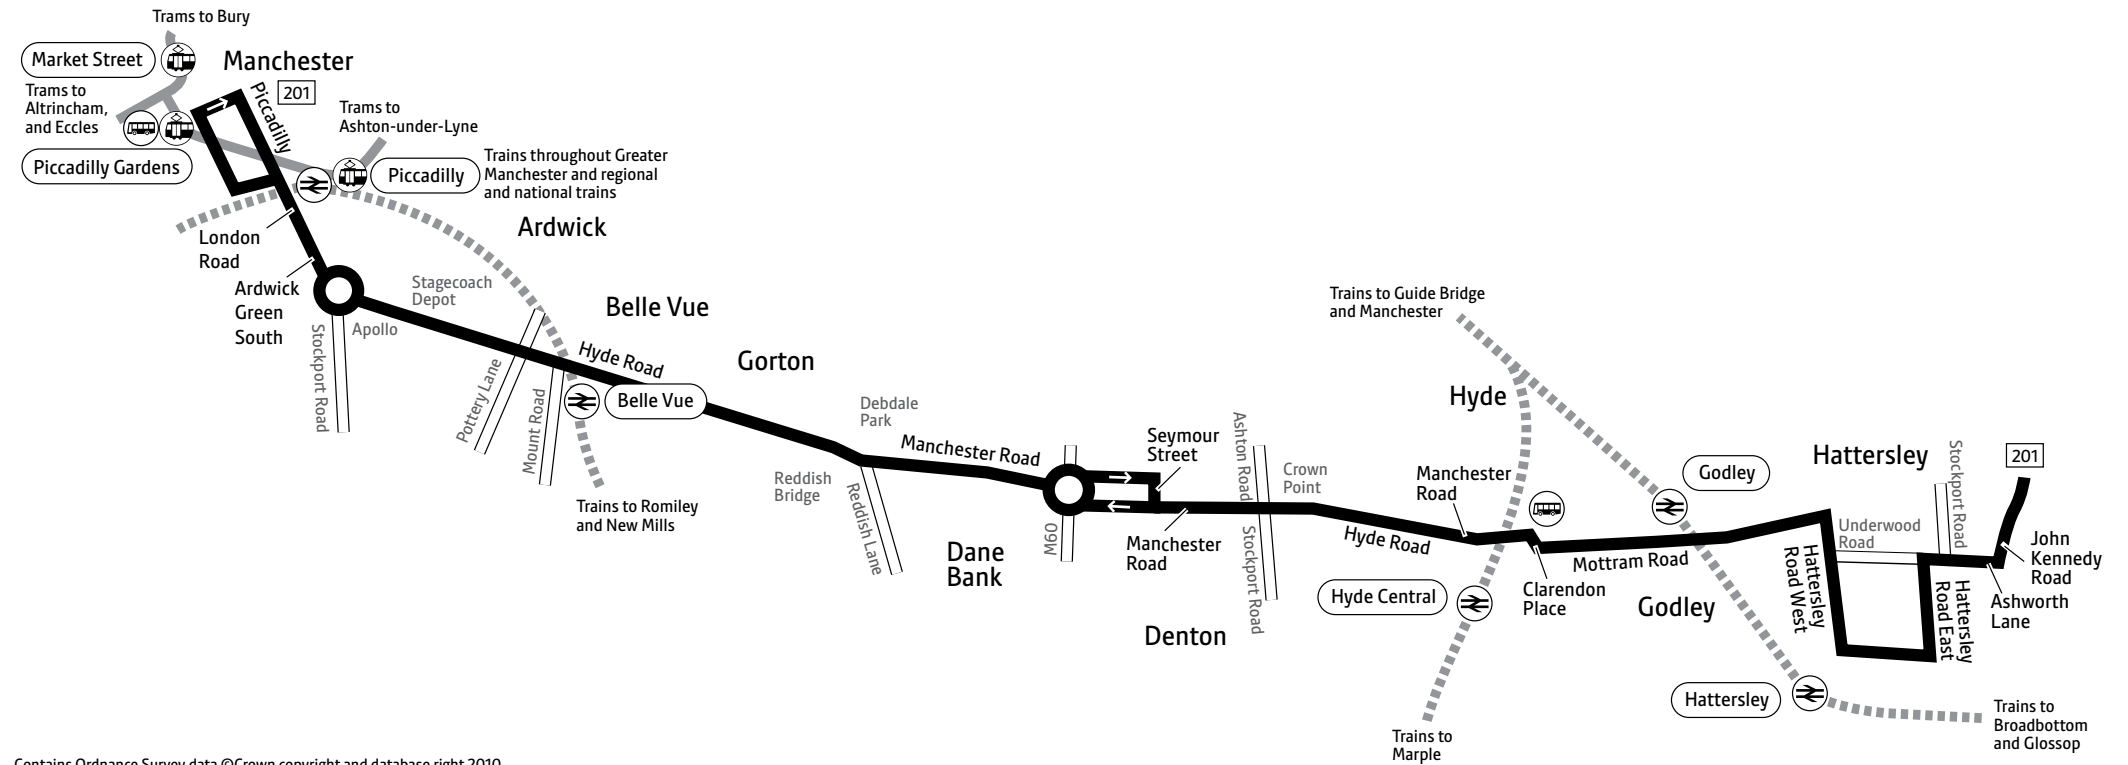

F – Friday nights/Saturday mornings only

♿ – All bus 201 journeys are run using easy access buses. See inside front cover of this leaflet for details

Summer times: between mid July and early September, some timetables will be different. Check www.tfgm.com for details

201

Key

-  Bus route
-  Train line
-  Tram line
-  Direction of travel
-  Bus station/connection point
-  Train station
-  Metrolink stop
-  Terminus

Saturdays

Hattersley, John Kennedy Road	0520	0550	0620	0650	0715	0730	0745	and at	0917	0926	0935	0944	0953	1002	1012	1022	1032	1042
Godley, Train Station	0531	0601	0631	0701	0726	0741	0756	frequent	0928	0937	0946	0956	1005	1015	1025	1035	1045	1055
Hyde, Bus Station arr	0537	0607	0637	0707	0732	0747	0802	intervals	0934	0943	0952	1002	1011	1021	1032	1042	1052	1103
Hyde, Bus Station dep	0538	0608	0638	0708	0733	0748	0803	of not	0936	0945	0954	1004	1013	1023	1034	1044	1055	1106
Denton, Crown Point	0544	0614	0644	0714	0739	0754	0809	more than	0944	0954	1004	1014	1024	1034	1045	1055	1106	1117
Belle Vue	0555	0625	0655	0725	0750	0805	0820	10 mins	0959	1009	1019	1029	1039	1049	1100	1111	1122	1133
Hyde Road, Stagecoach Depot	0600	0630	0700	0730	0755	0810	0825	until	1004	1015	1026	1036	1046	1056	1107	1118	1129	1140
Manchester, Piccadilly Gardens	0609	0639	0709	0739	0804	0819	0834		1014	1025	1036	1046	1056	1106	1117	1128	1139	1150