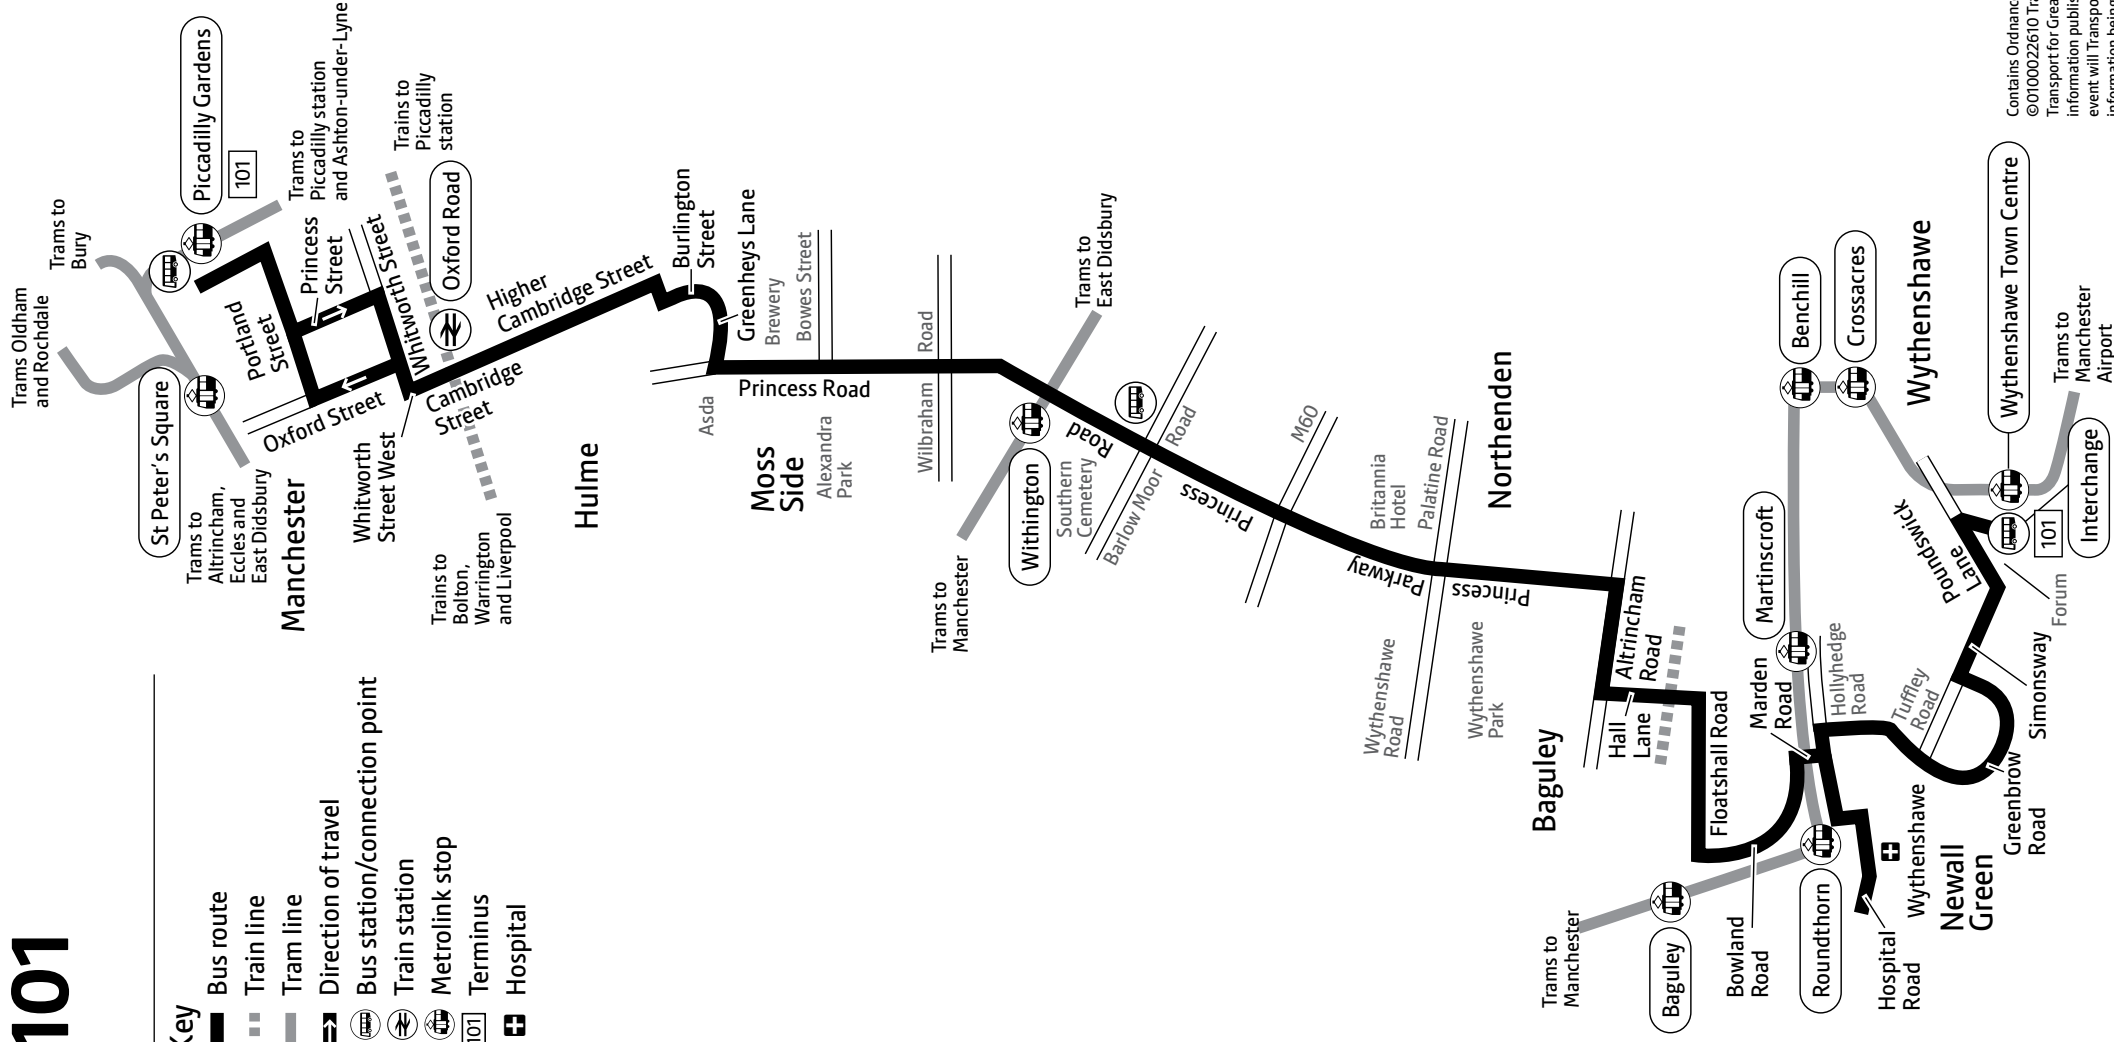

a – Starts from Simonsway 8 minutes earlier and runs via Portway

♣ – All bus 101 journeys are run using easy access buses. See inside front cover of this leaflet for details

Key

-  Bus route
-  Train line
-  Tram line
-  Direction of travel
-  Bus station/connection point
-  Train station
-  Metrolink stop
-  Terminus
-  Hospital