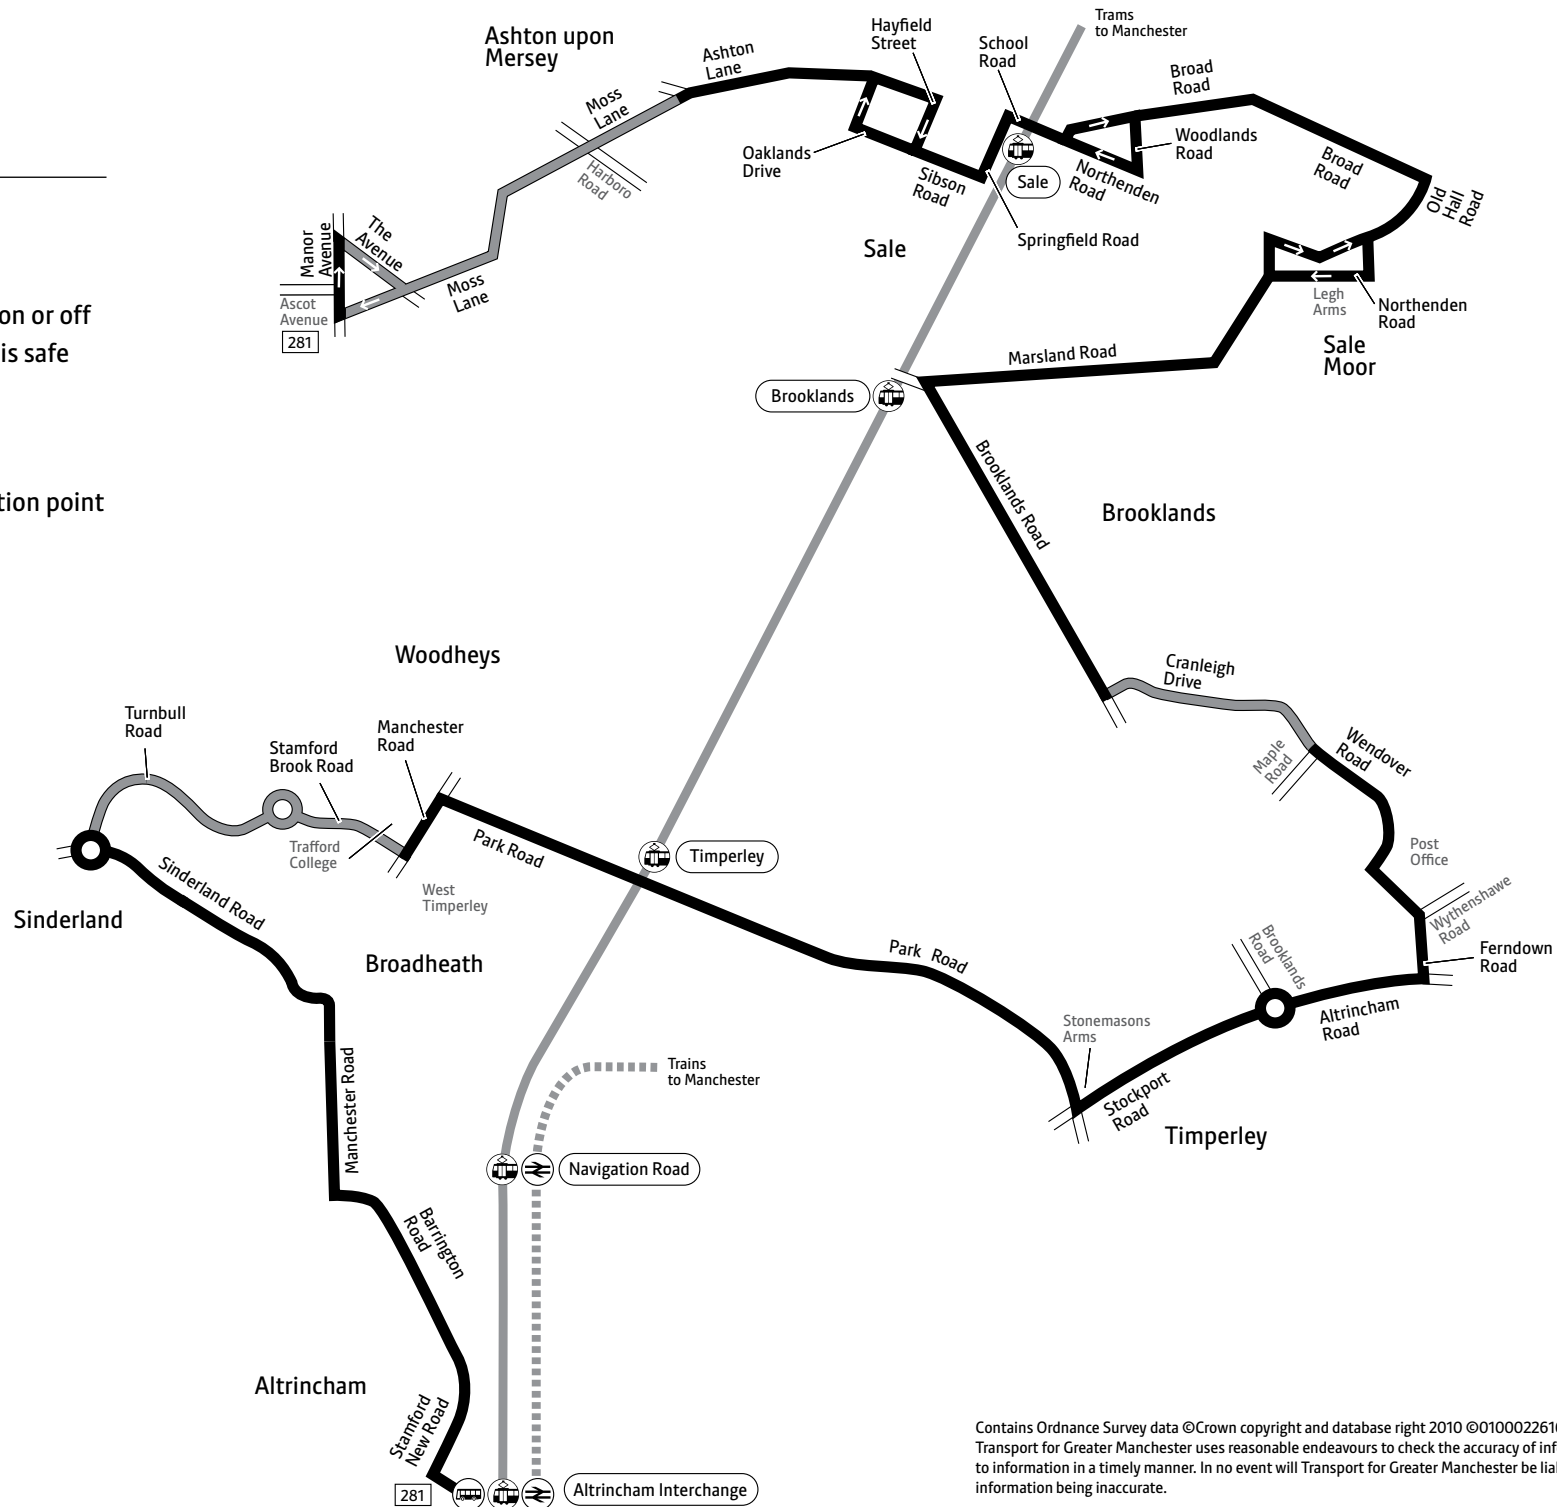

Using this timetable

Timetables show the direction of travel, bus numbers and the days of the week.

Main stops on the route are listed on the left. Where no time is shown against a particular stop, the bus does not stop there on that journey. Check any letters which are shown in the timetable against the key at the bottom of the page.

Using the 24 hour clock

Times are shown in four figures. The first two are the hour and the last two are the minutes.

0753 is 53 minutes past 7am

1953 is 53 minutes past 7pm

Operator details

Arriva North West

Saturday 7.10am to 8.20pm

Sunday* 9.20am to 4.50pm

*Including public holidays

281

Key

-  Bus route
-  Hail and ride:
passengers can get on or off
the bus wherever it is safe
-  Train line
-  Tram line
-  Direction of travel
-  Bus station/connection point
-  Train station
-  Metrolink stop
-  Terminus