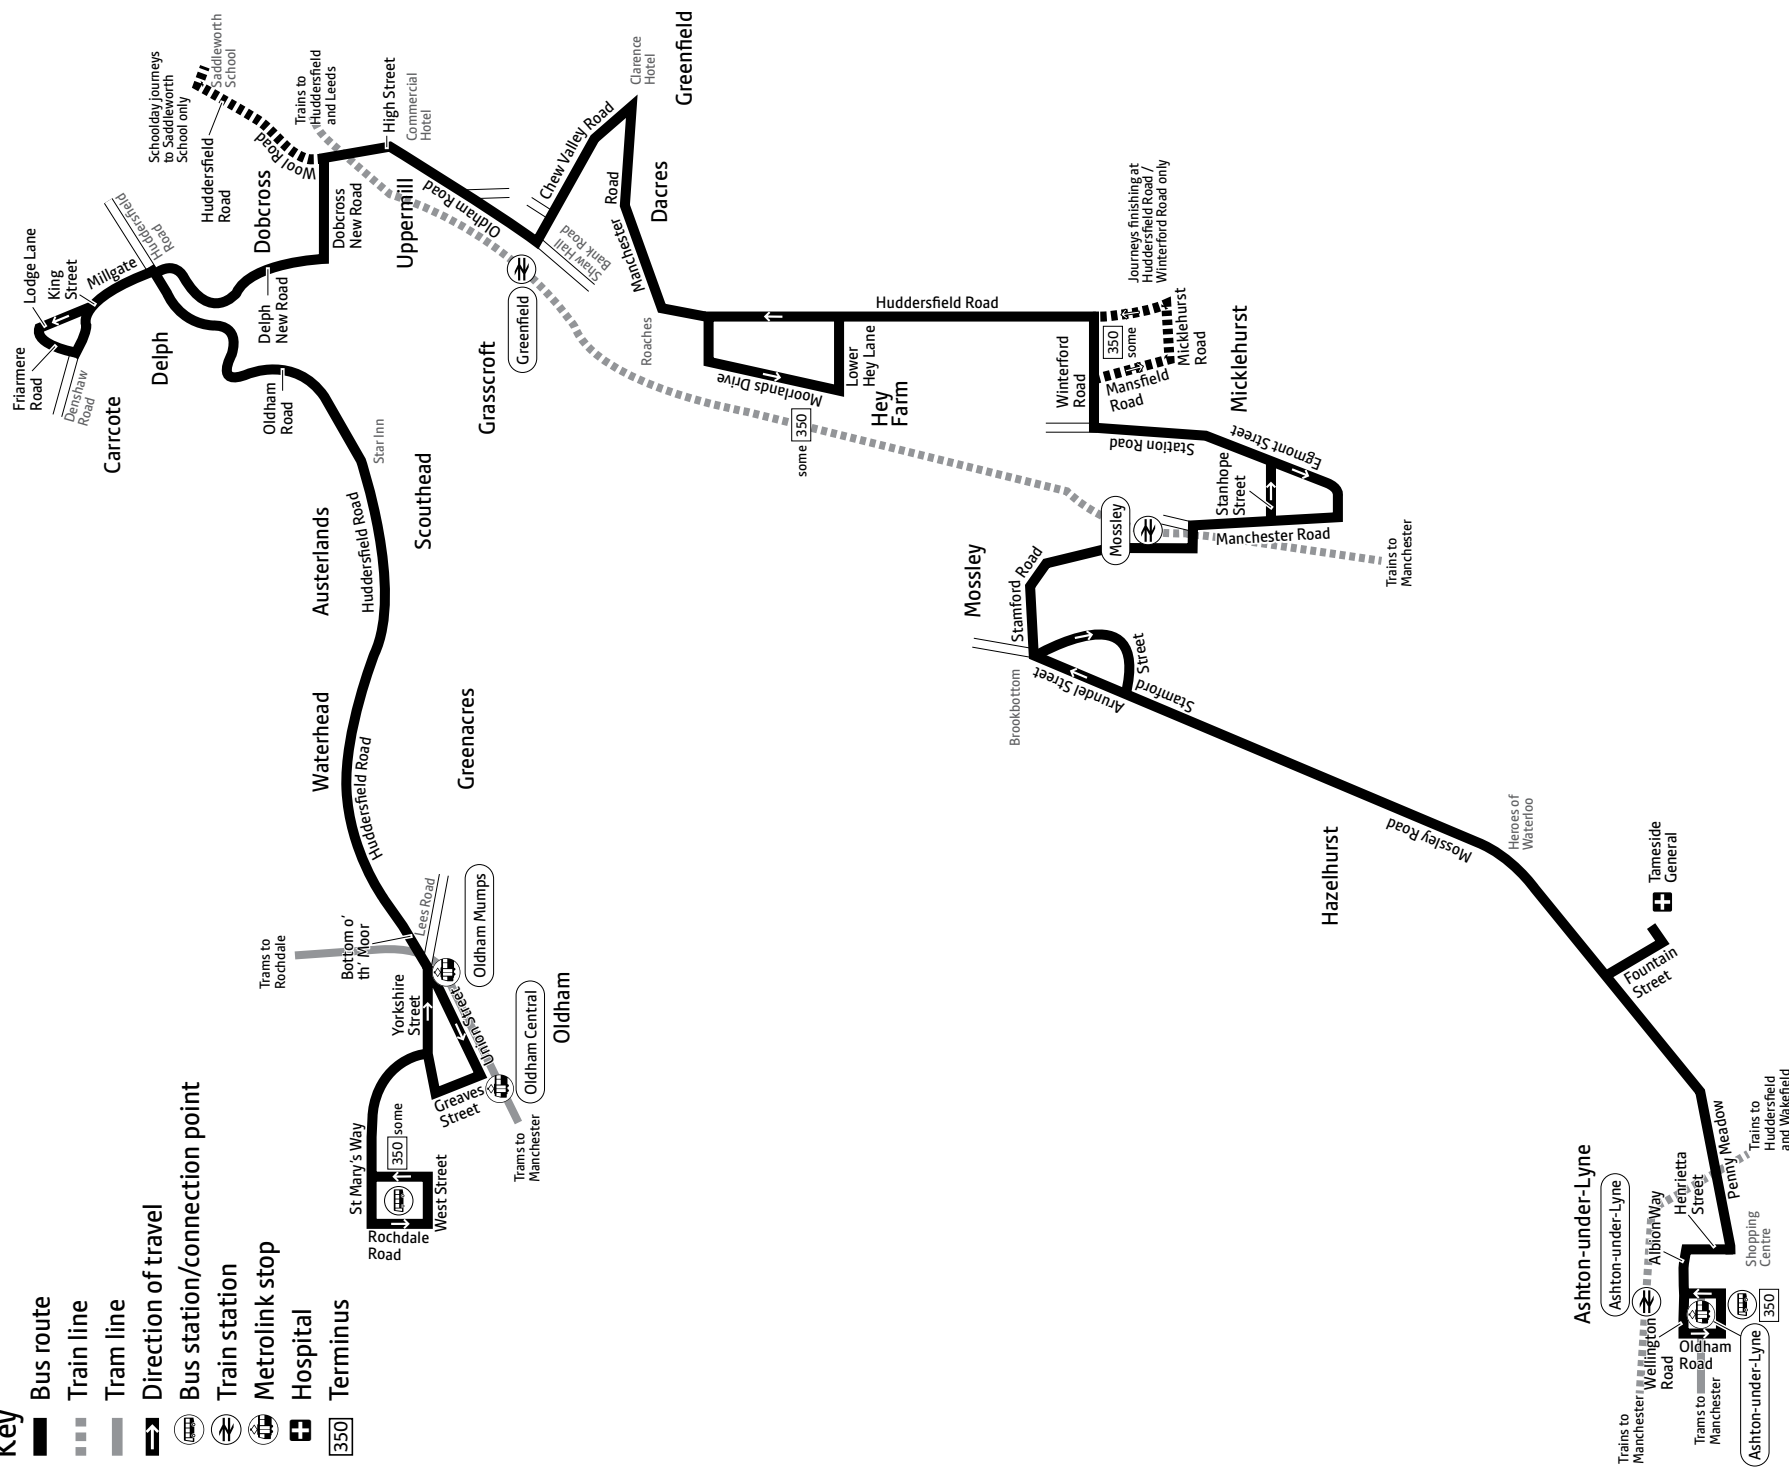

♿ – All bus 350 journeys are run using easy access buses. See inside front cover of this leaflet for details

350

Key

-  Bus route
-  Train line
-  Tram line
-  Direction of travel
-  Bus station/connection point
-  Train station
-  Metrolink stop
-  Hospital
-  Terminus