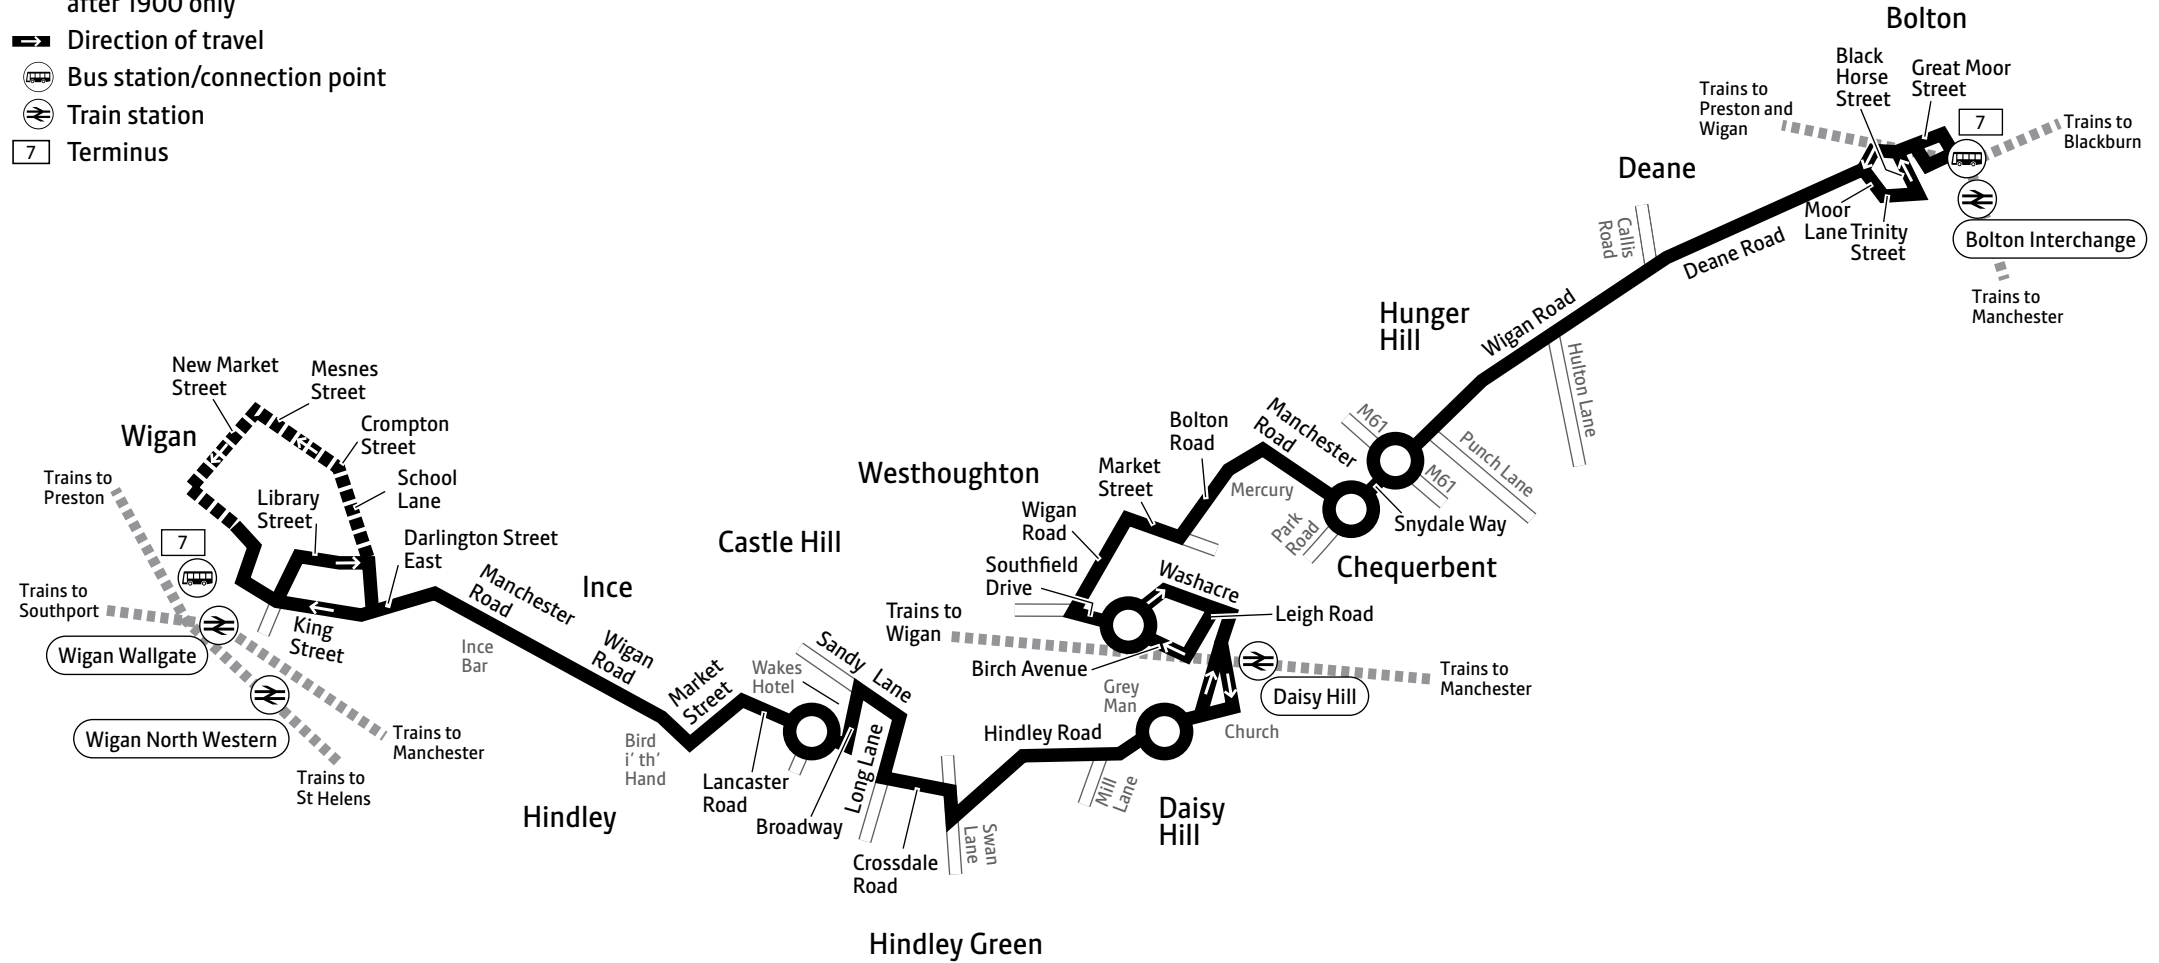

Saturdays

																			🕒	🕒
Wigan, Bus Station	0605	0705	0735	0805	0835	0855		1315	1335	1355	1415	1435		1715	1735	1810	1915	2015	2115	
Hindley, Bird i' th' Hand	0616	0720	0750	0820	0850	0910	and	1330	1350	1410	1430	1450	and	1730	1749	1824	1929	2029	2129	
Daisy Hill, Mill Lane	0626	0733	0803	0833	0904	0924	every	1344	1404	1424	1444	1504	every	1744	1803	1838	1940	2040	2140	
Westhoughton, Birch Avenue	0631	0738	0808	0838	0909	0931	20	1351	1409	1429	1449	1509	20	1749	1808	1843	1945	2045	2145	
Chequerbent, Mercury	0640	0747	0817	0847	0919	0942	mins	1402	1420	1440	1500	1520	mins	1800	1817	1851	1952	2052	2152	
Deane, Callis Road	0647	0755	0825	0858	0930	0953	until	1413	1431	1451	1511	1528	until	1808	1825	1859	2000	2100	2200	
Bolton, Interchange	0702	0810	0840	0913	0945	1005		1425	1443	1503	1523	1540		1820	1837	1910	2008	2108	2208	

🕒 – Journey provided with the financial support of Transport for Greater Manchester

a – Starts from Market Street not Bird i' th' Hand

♿ – All bus 7 journeys are run using easy access buses. See inside front cover of this leaflet for details

Key

-  Bus route
-  Train line
-  Evening journeys to Wigan after 1900 only
-  Direction of travel
-  Bus station/connection point
-  Train station
-  Terminus

Saturdays (continued)

	🕒	🕒
Wigan, Bus Station	2215	2315
Hindley, Bird i' th' Hand	2229	2329
Daisy Hill, Mill Lane	2240	2340
Westhoughton, Birch Avenue	2245	2345
Chequerbent, Mercury	2252	
Deane, Callis Road	2300	
Bolton, Interchange	2308	