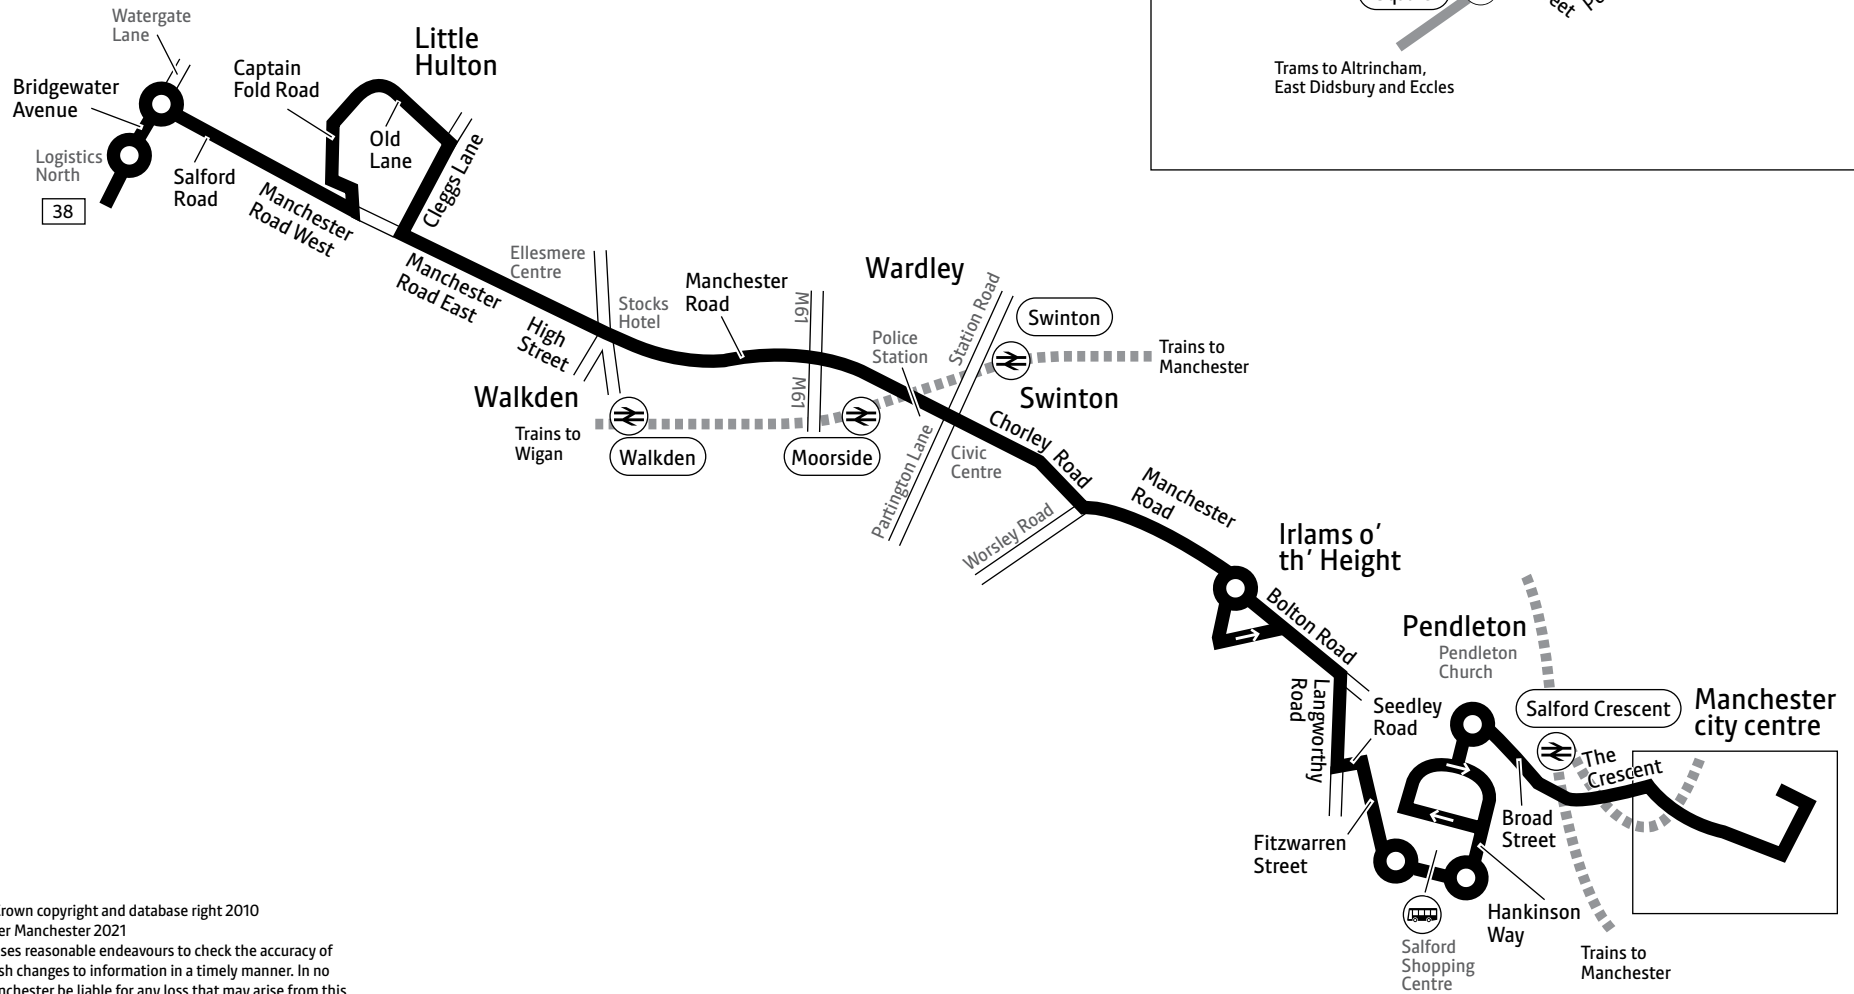

Key

- Bus route
- Train line
- Tram line
- Direction of travel
- Bus station/connection point
- Train station
- Metrolink stop
- Terminus