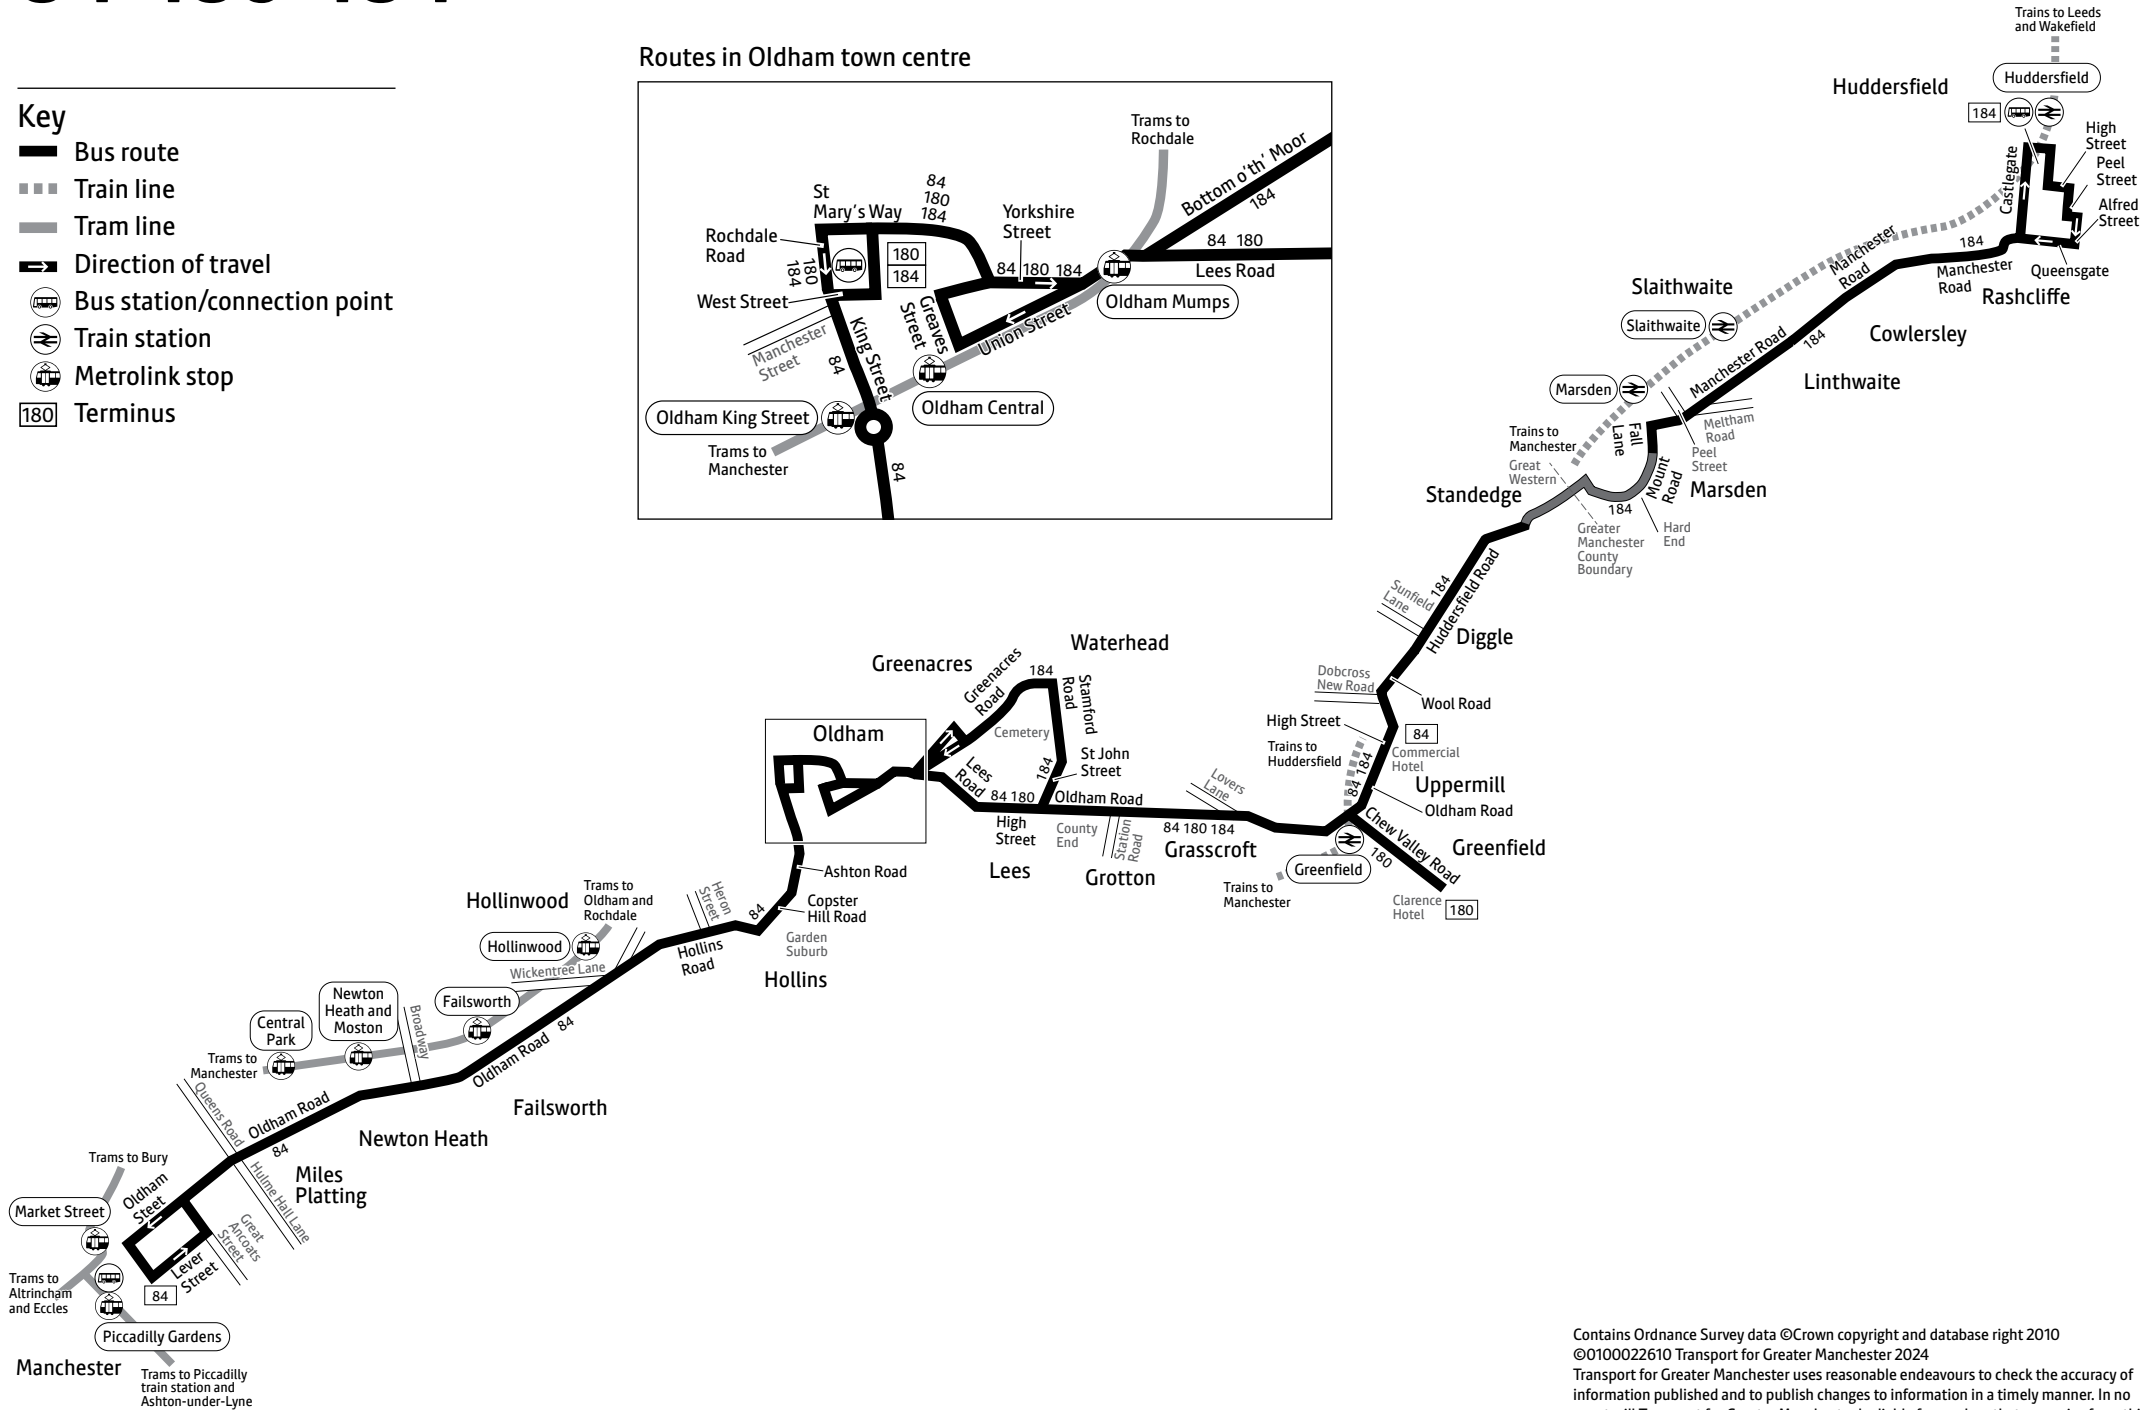

84 180 184

Key

- Bus route
- Train line
- Tram line
- Direction of travel
- Bus station/connection point
- Train station
- Metrolink stop
- Terminus

Routes in Oldham town centre

Contains Ordnance Survey data © Crown copyright and database right 2010
©0100022610 Transport for Greater Manchester 2024
Transport for Greater Manchester uses reasonable endeavours to check the accuracy of information published and to publish changes to information in a timely manner. In no event will Transport for Greater Manchester be liable for any loss that may arise from this information being inaccurate.