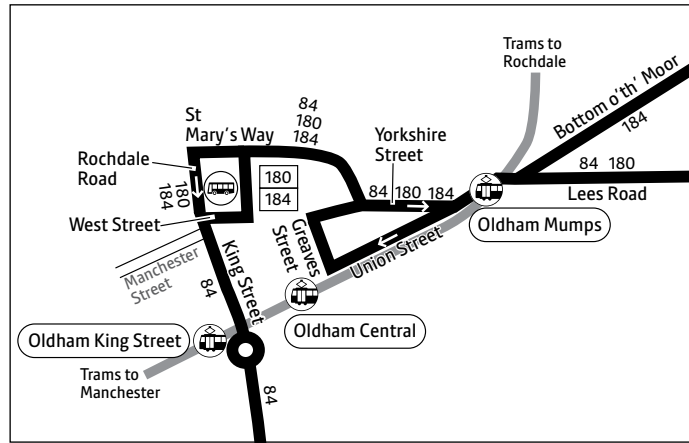

SD – Schooldays only

♿ – All bus 84 journeys are run using easy access buses. See inside front cover of this leaflet for details

Summer times: between mid July and early September, some timetables will be different. Check beenetwork.com.com for details

84 180 184

Key

-  Bus route
-  Train line
-  Tram line
-  Direction of travel
-  Bus station/connection point
-  Train station
-  Metrolink stop
-  Terminus

Routes in Oldham town centre

Contains Ordnance Survey data © Crown copyright and database right 2010
 ©0100022610 Transport for Greater Manchester 2024
 Transport for Greater Manchester uses reasonable endeavours to check the accuracy of information published and to publish changes to information in a timely manner. In no event will Transport for Greater Manchester be liable for any loss that may arise from this information being inaccurate.