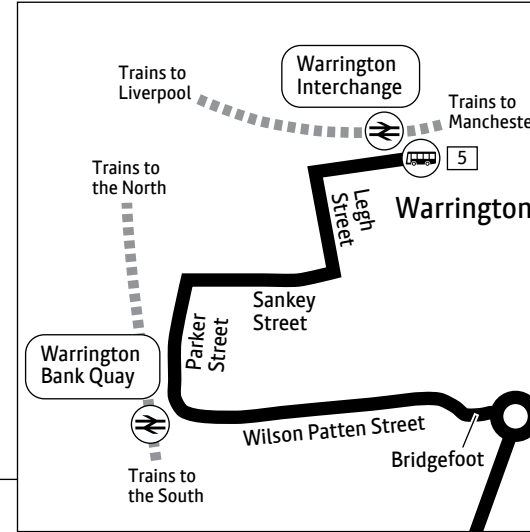

b

Additional journeys (Priestley College Days only) 0845 and 0850 Warrington, Interchange – Wilderspool, Causeway Avenue

a – Runs via Lymm High School at 0742

b – Continues to St Ambrose College arriving at 0835

c – Runs via Lymm High School at 1522

SD – Schooldays only

SH – School holidays only

♿ – All bus 5 journeys are run using easy access buses. See inside front cover of this leaflet for details

5

Key

-  Bus route
-  Train line
-  Tram line
-  Direction of travel
-  Bus station/connection point
-  Train station
-  Metrolink stop
-  Terminus

Route in Warrington town centre

Saturdays

Warrington Interchange	0645	0745	0835		1735	1835	1935	2035	2135	2235	2335
Warrington Bank Quay Station	0648	0748	0839		1739	1838	1938	2038	2138	2238	2338
Stockton Heath, Victoria Square	0656	0756	0850		1750	1847	1945	2045	2145	2245	2345
Grappenhall Road/Sandy Lane	0657	0757	0851		1751	1848	1946	2046	2146	2246	2346
Ackers Road/Hilltop Road	0700	0800	0854	and	1754	1850	1948	2048	2148	2248	2348
Knutsford Road/Bradshaw Lane	0704	0804	0859	every	1759	1854	1952	2052	2152	2252	2352
Thelwall, Pickering Arms	0708	0808	0904	hour	1804	1858	1956	2056	2156	2256	2356
Statham, Massey Brook Lane	0712	0812	0908	until	1808	1902	2000	2100	2200	2300	0000
Lymm Cross	0716	0816	0912		1812	1905	2003	2103	2203	2303	0003
Lymm Church	0717	0817	0913		1813	1906	2004	2104	2204		
Broomedge, Wheatsheaf Inn	0721	0821	0917		1817	1909	2007	2107	2207		
Bowdon, The Springs	0731	0831	0927		1827	1918	2016	2116	2216		
Altrincham Interchange	0741	0841	0937		1837	1927	2025	2125	2225		