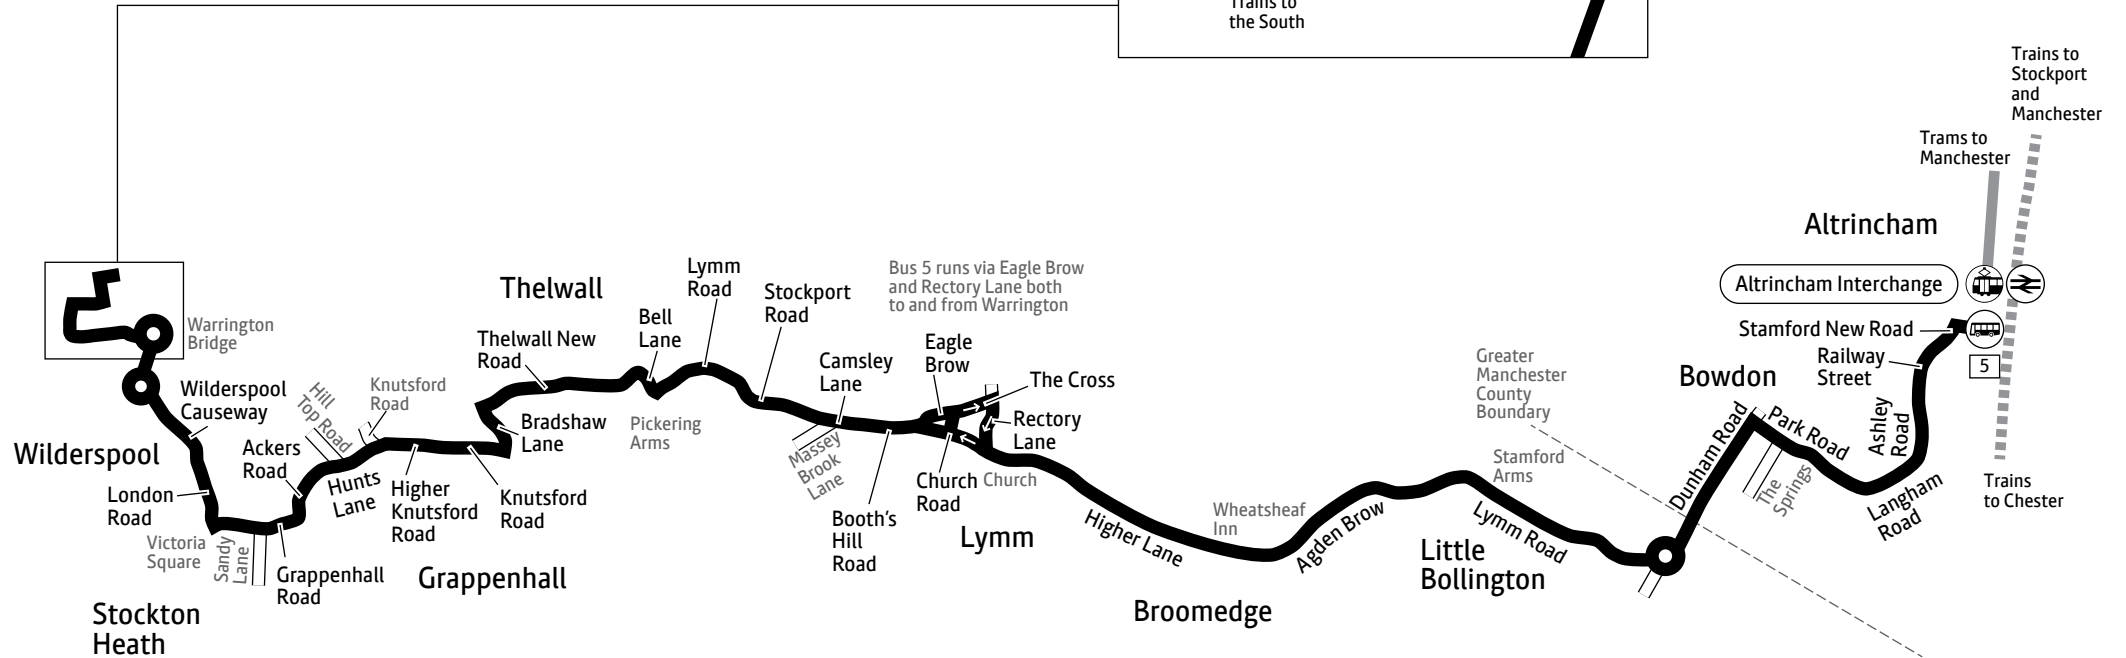

b

Additional journeys (Priestley College Days only) 0845 and 0850 Warrington, Interchange – Wilderspool, Causeway Avenue

a – Runs via Lymm High School at 0742

b – Continues to St Ambrose College arriving at 0835

c – Runs via Lymm High School at 1522

SD – Schooldays only

SH – School holidays only

♿ – All bus 5 journeys are run using easy access buses. See inside front cover of this leaflet for details

5

Key

-  Bus route
-  Train line
-  Tram line
-  Direction of travel
-  Bus station/connection point
-  Train station
-  Metrolink stop
-  Terminus

Route in Warrington town centre

Saturdays

Warrington Interchange	0645	0745	0835		1735	1835	1935	2035	2135	2235	2335
Warrington Bank Quay Station	0648	0748	0839		1739	1838	1938	2038	2138	2238	2338
Stockton Heath, Victoria Square	0656	0756	0850		1750	1847	1945	2045	2145	2245	2345
Grappenhall Road/Sandy Lane	0657	0757	0851		1751	1848	1946	2046	2146	2246	2346
Ackers Road/Hilltop Road	0700	0800	0854	and	1754	1850	1948	2048	2148	2248	2348
Knutsford Road/Bradshaw Lane	0704	0804	0859	every	1759	1854	1952	2052	2152	2252	2352
Thelwall, Pickering Arms	0708	0808	0904	hour	1804	1858	1956	2056	2156	2256	2356
Statham, Massey Brook Lane	0712	0812	0908	until	1808	1902	2000	2100	2200	2300	0000
Lymm Cross	0716	0816	0912		1812	1905	2003	2103	2203	2303	0003
Lymm Church	0717	0817	0913		1813	1906	2004	2104	2204		
Broomedge, Wheatsheaf Inn	0721	0821	0917		1817	1909	2007	2107	2207		
Bowdon, The Springs	0731	0831	0927		1827	1918	2016	2116	2216		
Altrincham Interchange	0741	0841	0937		1837	1927	2025	2125	2225		