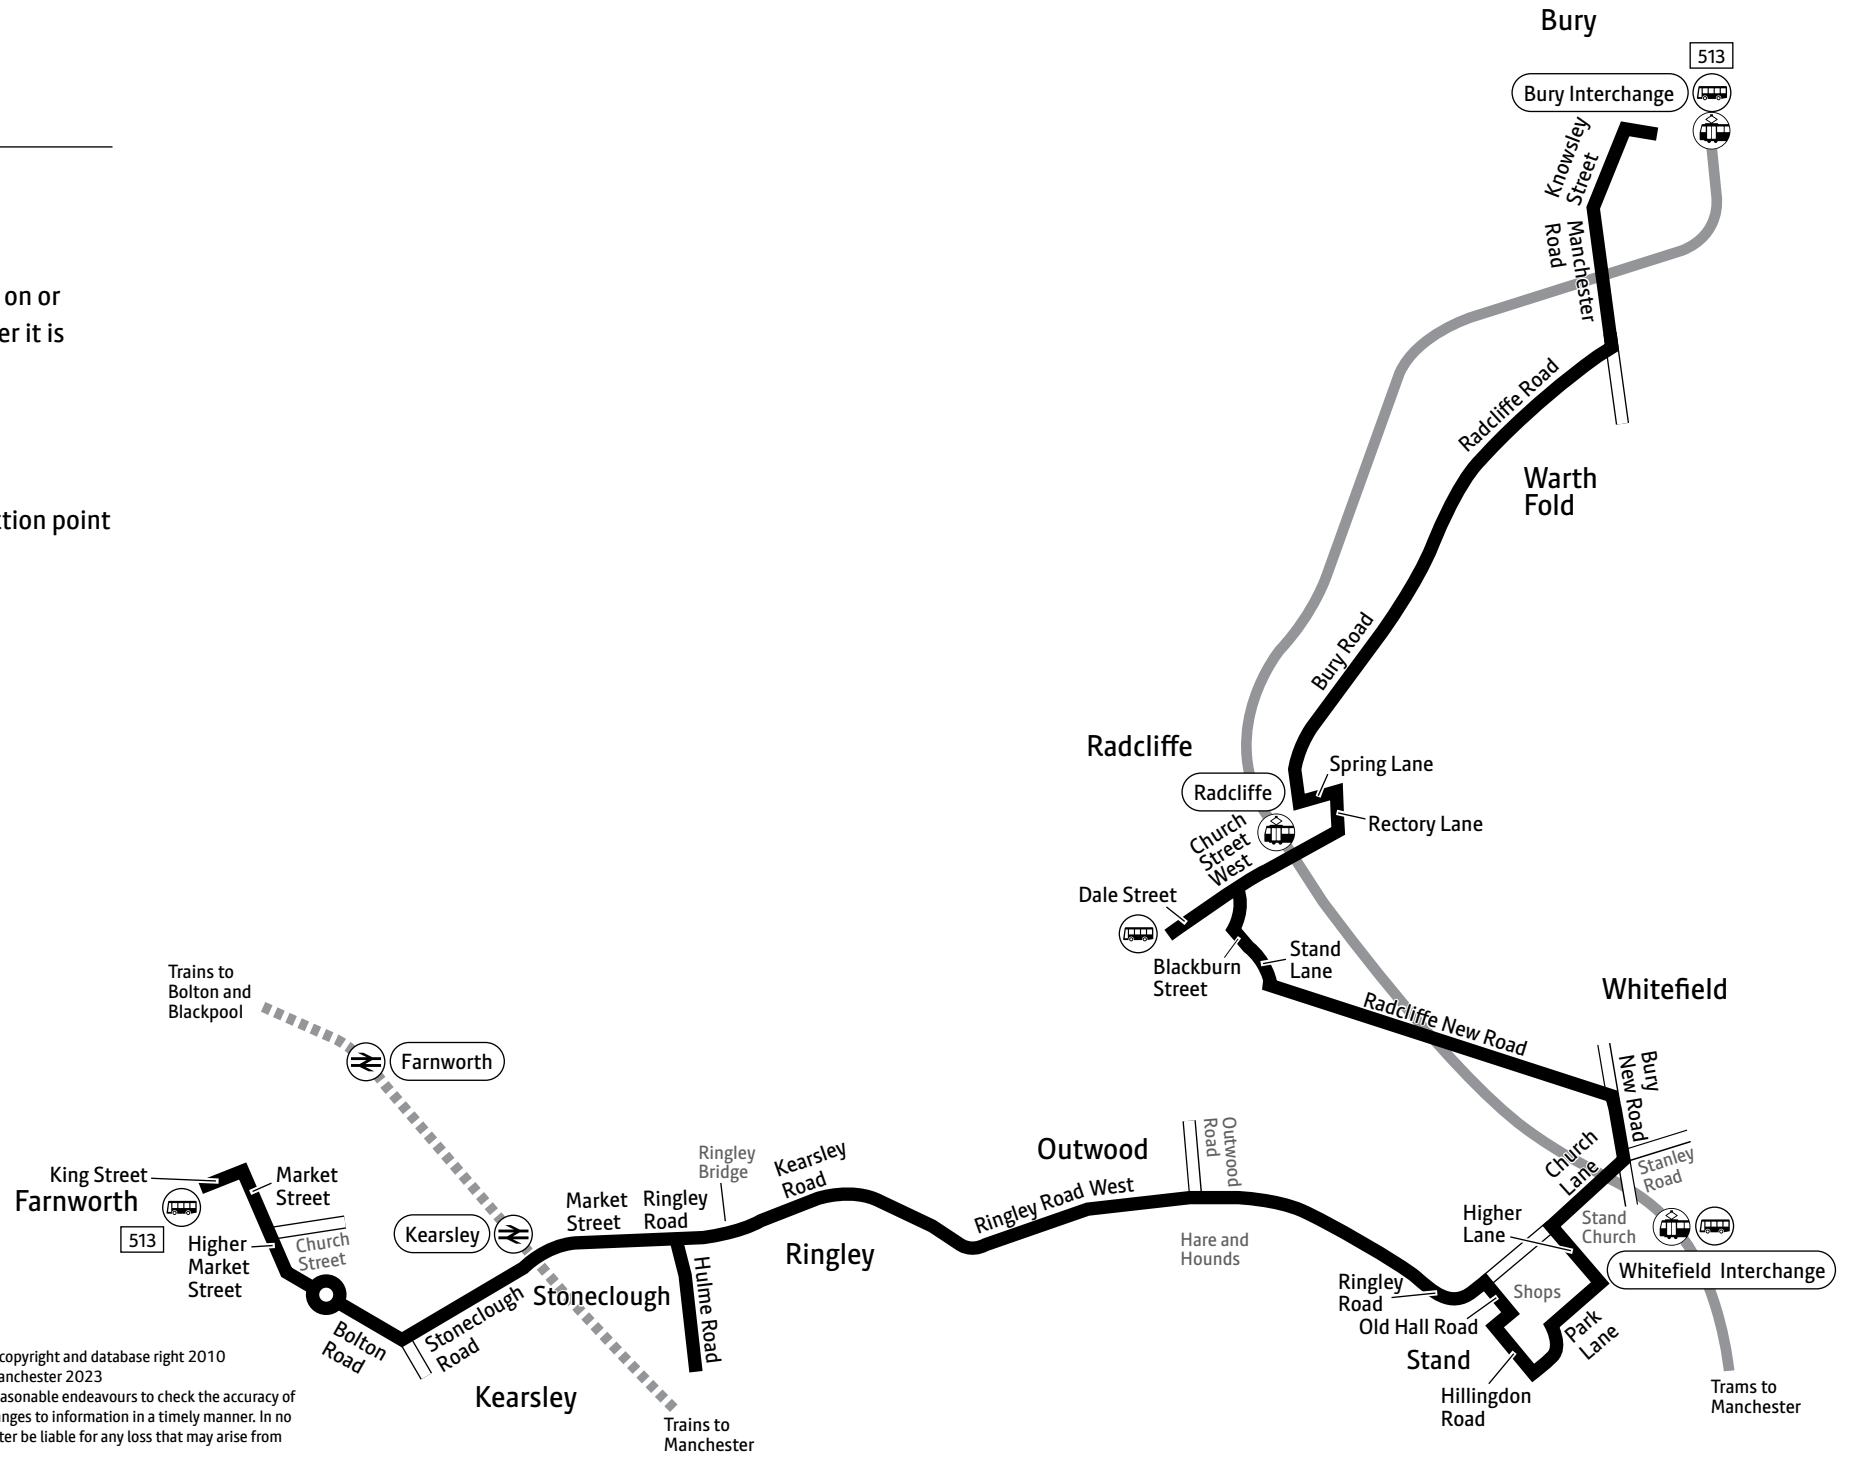

513

Key

- Bus route
- Hail and ride:
  passengers can get on or off the bus wherever it is safe
- Train line
- Tram line
- Direction of travel
- Bus station/connection point
- Train station
- Metrolink stop
- Terminus

Contains Ordnance Survey data ©Crown copyright and database right 2010
©0100022610 Transport for Greater Manchester 2023
Transport for Greater Manchester uses reasonable endeavours to check the accuracy of information published and to publish changes to information in a timely manner. In no event will Transport for Greater Manchester be liable for any loss that may arise from this information being inaccurate.