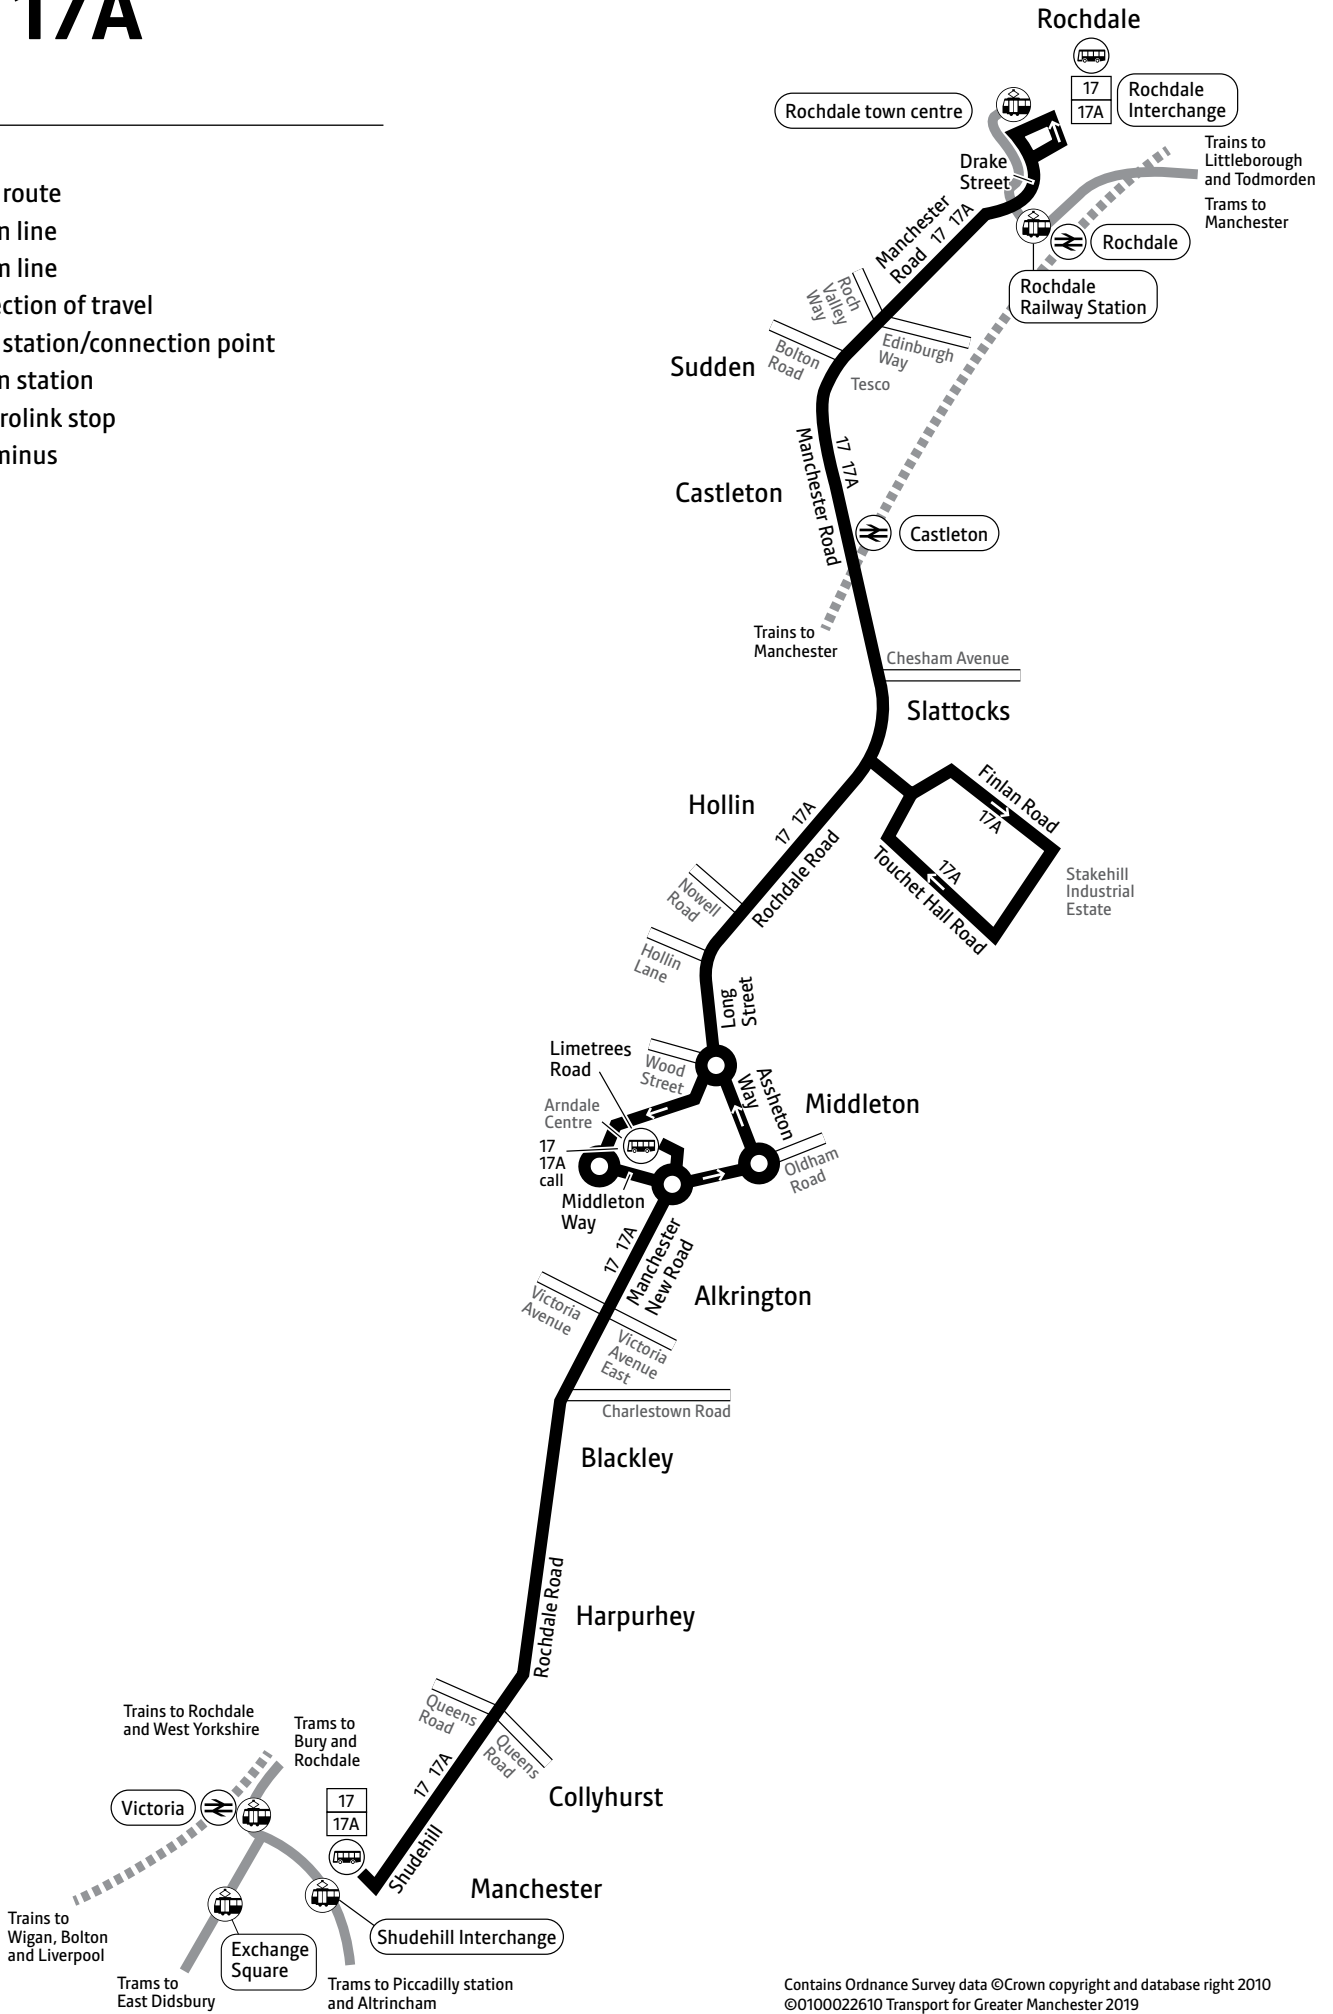

17 17A

Key

- Bus route
- Train line
- Tram line
- Direction of travel
- Bus station/connection point
- Train station
- Metrolink stop
- Terminus

Contains Ordnance Survey data ©Crown copyright and database right 2010
©0100022610 Transport for Greater Manchester 2019
Transport for Greater Manchester uses reasonable endeavours to check the accuracy of information published and to publish changes to information in a timely manner. In no event will Transport for Greater Manchester be liable for any loss that may arise from this information being inaccurate.