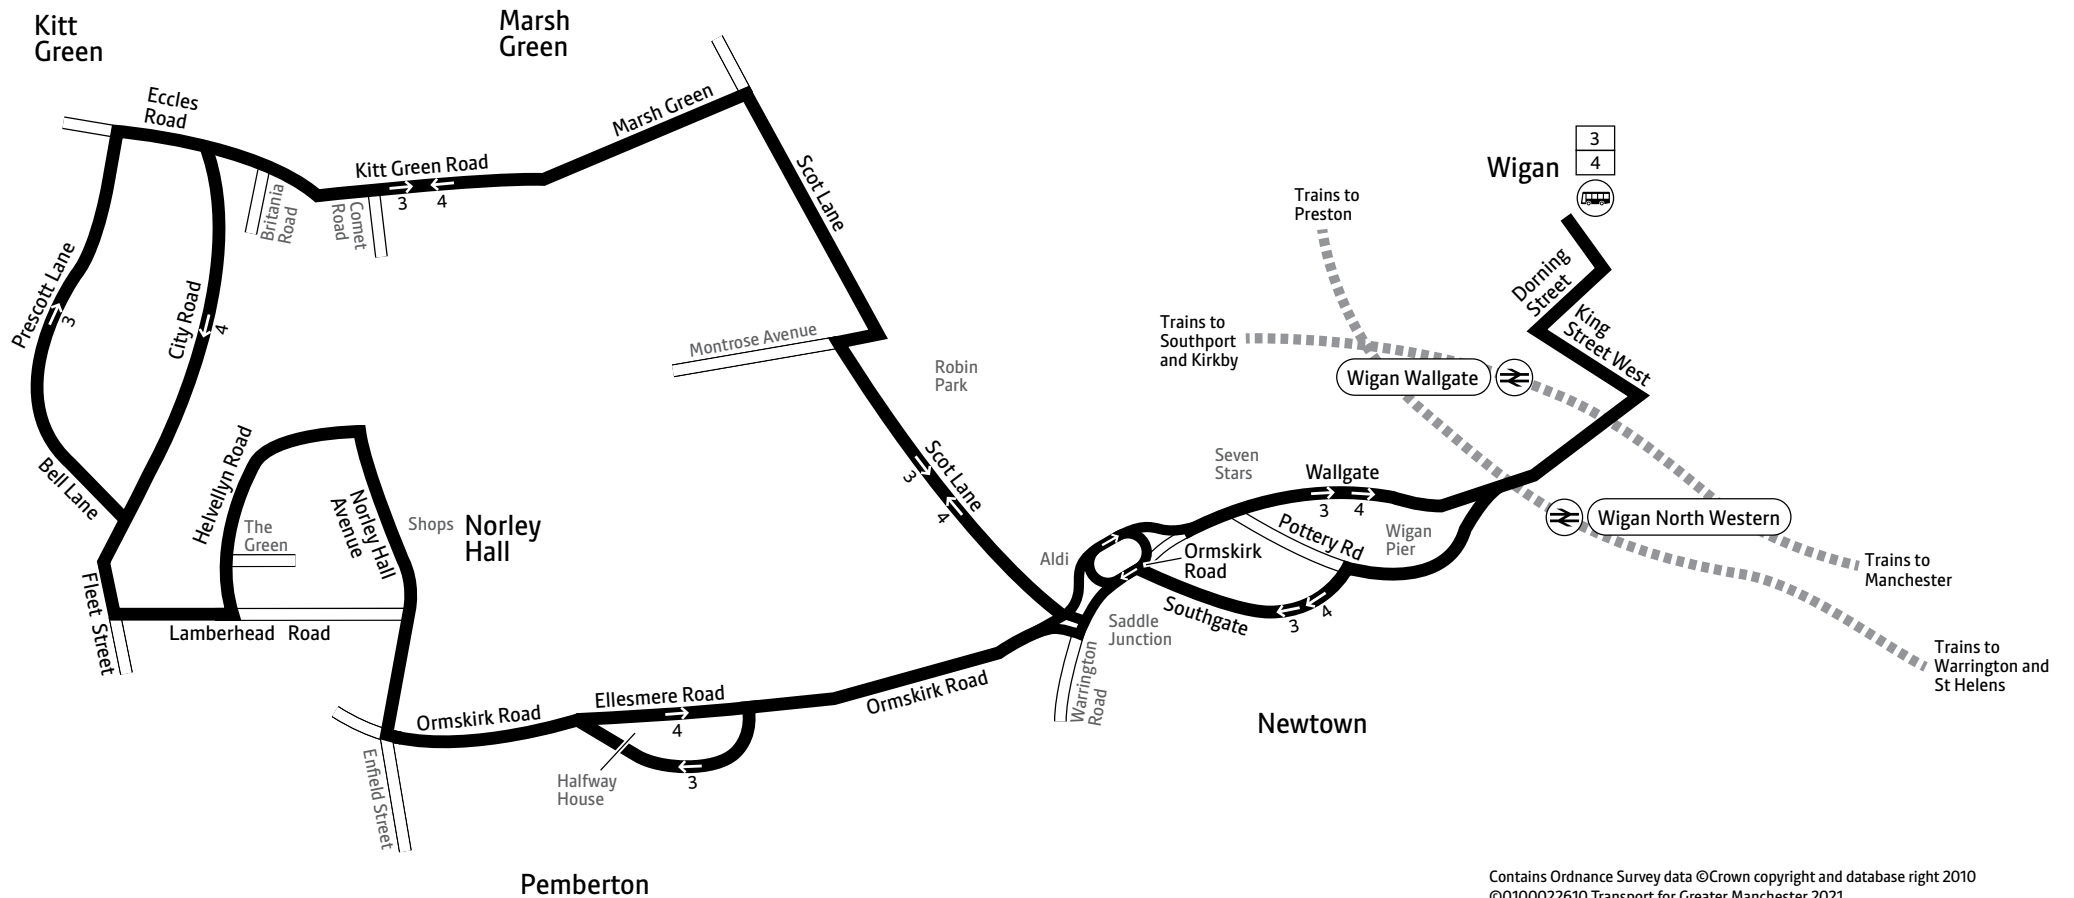

Wigan Bus Station

Mon to Fri 7am to 5.30pm

Saturday 8.30am to 1.15pm and 2pm to 4pm

Sunday* Closed

*Including public holidays

- Key**
- Bus route
 - Train line
 - Direction of travel
 - Bus station/connection point
 - Train station
 - Terminus