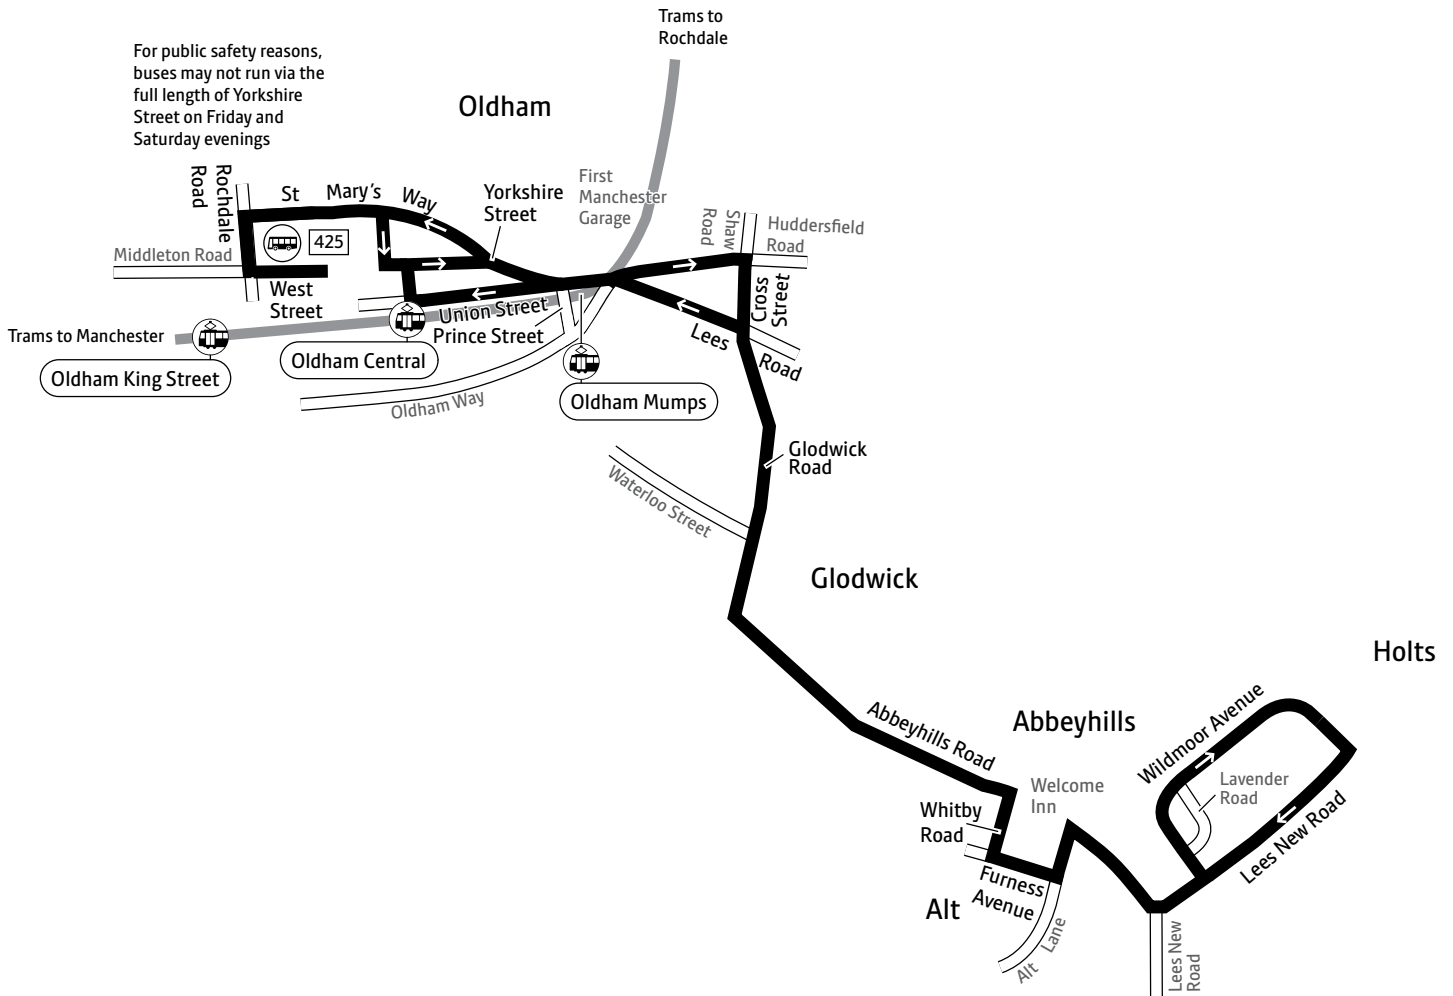

Using this timetable

Timetables show the direction of travel, bus numbers and the days of the week.

Main stops on the route are listed on the left. Where no time is shown against a particular stop, the bus does not stop there on that journey. Check any letters which are shown in the timetable against the key at the bottom of the page.

Sunday* Closed

*Including public holidays

425

Key

-  Bus route
-  Tram line
-  Direction of travel
-  Bus station/connection point
-  Metrolink stop
-  Terminus

Mondays to Fridays

									🕒	🕒	🕒	🕒	
Oldham, Bus Station	0533	0603	0633		1733	1803	1833	1903	2020	2120	2220	2320	
Oldham, Mumps	0510	0540	0610	0640	and	1740	1810	1840	1910	2024	2124	2224	2324
Alt, Furness Avenue	0516	0546	0616	0646	every	1746	1816	1846	1916	2029	2129	2229	2329
Holts, Wildmoor Avenue	0525	0555	0625	0655	15	1755	1825	1855	1925	2036	2136	2236	2336
Alt, Furness Avenue	0532	0602	0632	0702	mins	1802	1832	1902	1932	2043	2143	2243	2343
Oldham, Mumps	0540	0610	0640	0710	until	1810	1840	1910	1940	2050	2150	2250	2350
Oldham, Bus Station	0548	0618	0648	0718		1818	1848	1918	1948	2057	2157	2257	2357

Saturdays

																		🕒	🕒
Oldham, Bus Station		0703	0733	0803	0833	0903		0933		1003		1703	1733	1803	1833	1903	2020		2320
Oldham, Mumps	0640	0710	0740	0810	0840	0910	0925	0940	0955	1010	and	1710	1740	1810	1840	1910	2024	and	2324
Alt, Furness Avenue	0646	0716	0746	0816	0846	0916	0931	0946	1001	1016	every	1716	1746	1816	1846	1916	2029	every	2329
Holts, Wildmoor Avenue	0655	0725	0755	0825	0855	0925	0940	0955	1010	1025	15	1725	1755	1825	1855	1925	2036	hour	2336
Alt, Furness Avenue	0702	0732	0802	0832	0902	0932	0947	1002	1017	1032	mins	1732	1802	1832	1902	1932	2043	until	2343
Oldham, Mumps	0710	0740	0810	0840	0910	0940	0955	1010	1025	1040	until	1740	1810	1840	1910	1940	2050		2350
Oldham, Bus Station	0718	0748	0818	0848	0918	0948	1003	1018	1033	1048		1748	1818	1848	1918	1948	2057		2357