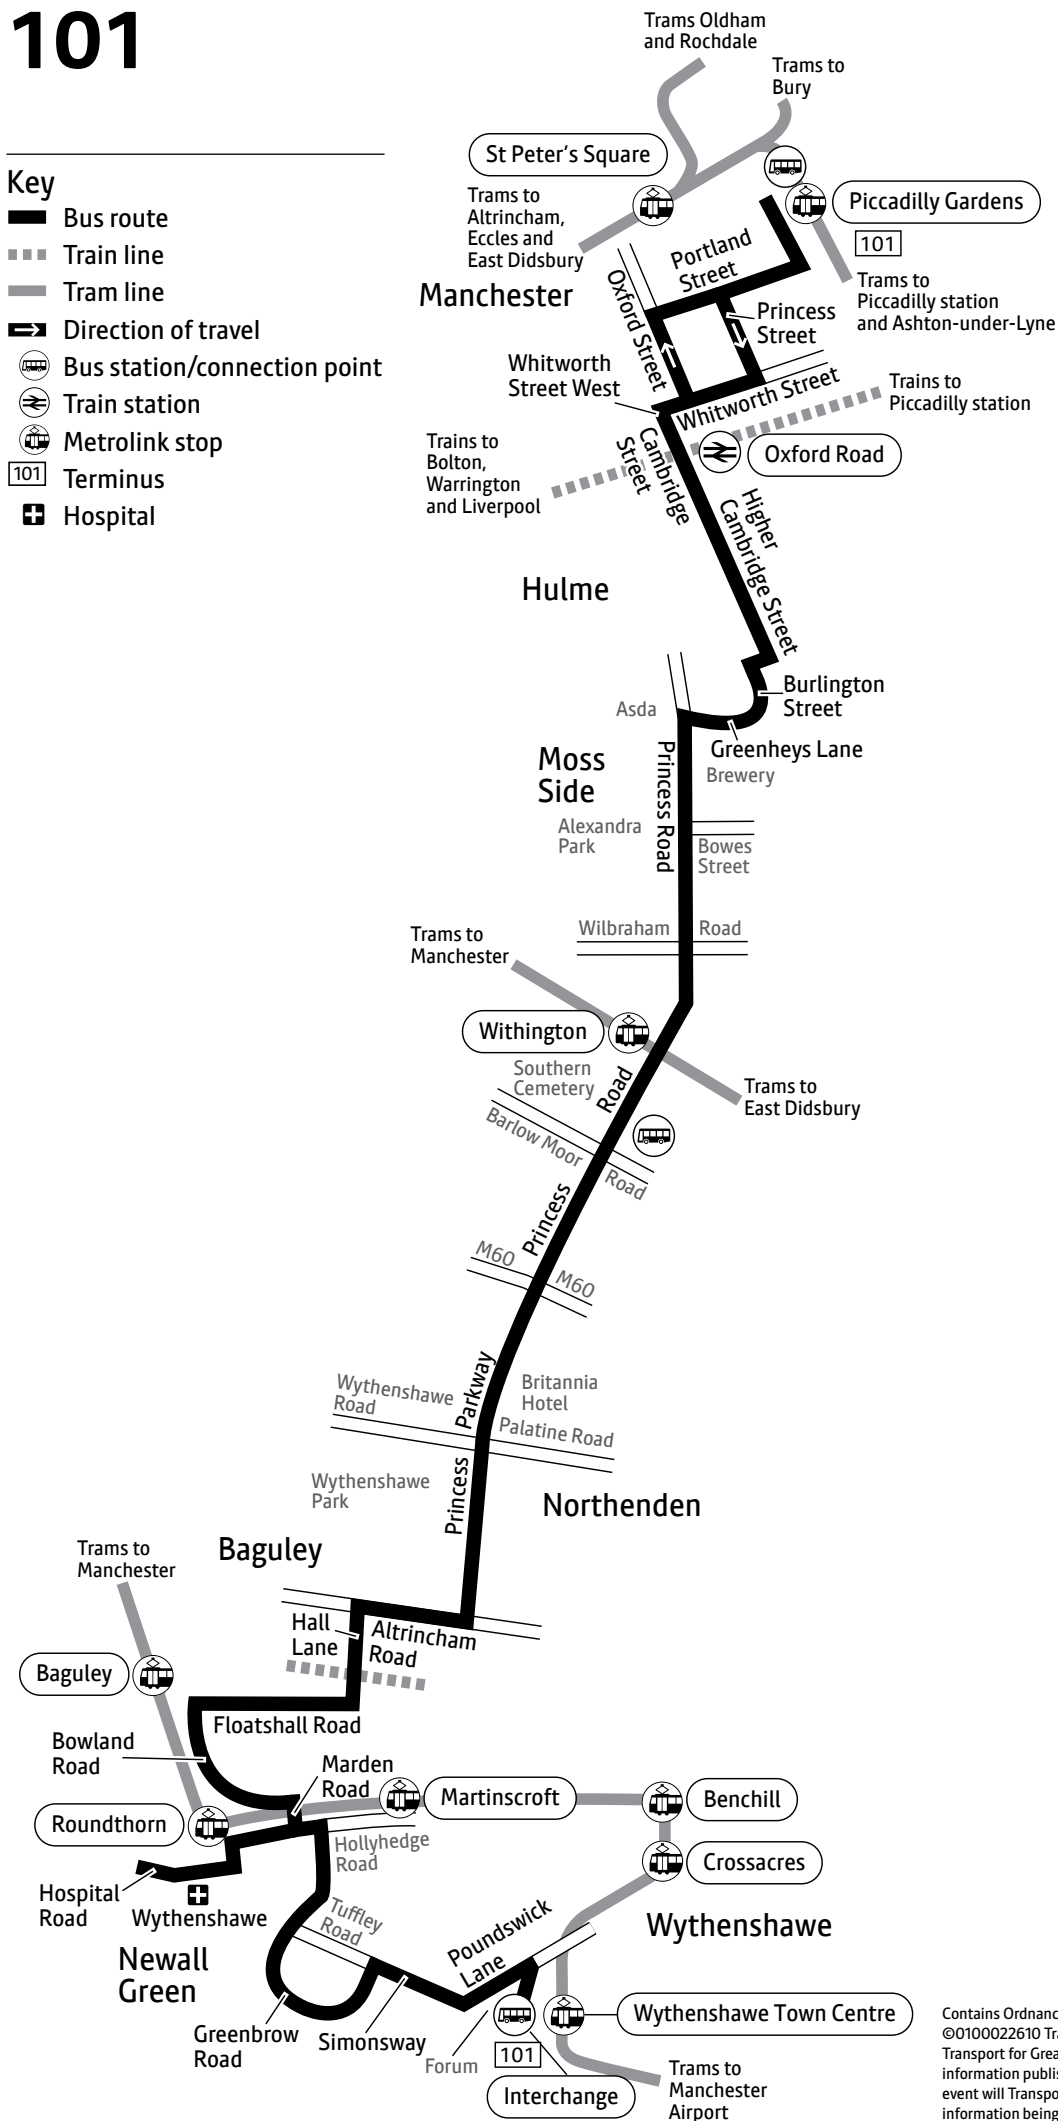

Key

- Bus route
- Train line
- Tram line
- Direction of travel
- Bus station/connection point
- Train station
- Metrolink stop
- Terminus
- Hospital

Contains Ordnance Survey data © Crown copyright and database right 2010
© 0100022610 Transport for Greater Manchester 2026
Transport for Greater Manchester uses reasonable endeavours to check the accuracy of information published and to publish changes to information in a timely manner. In no event will Transport for Greater Manchester be liable for any loss that may arise from this information being inaccurate.