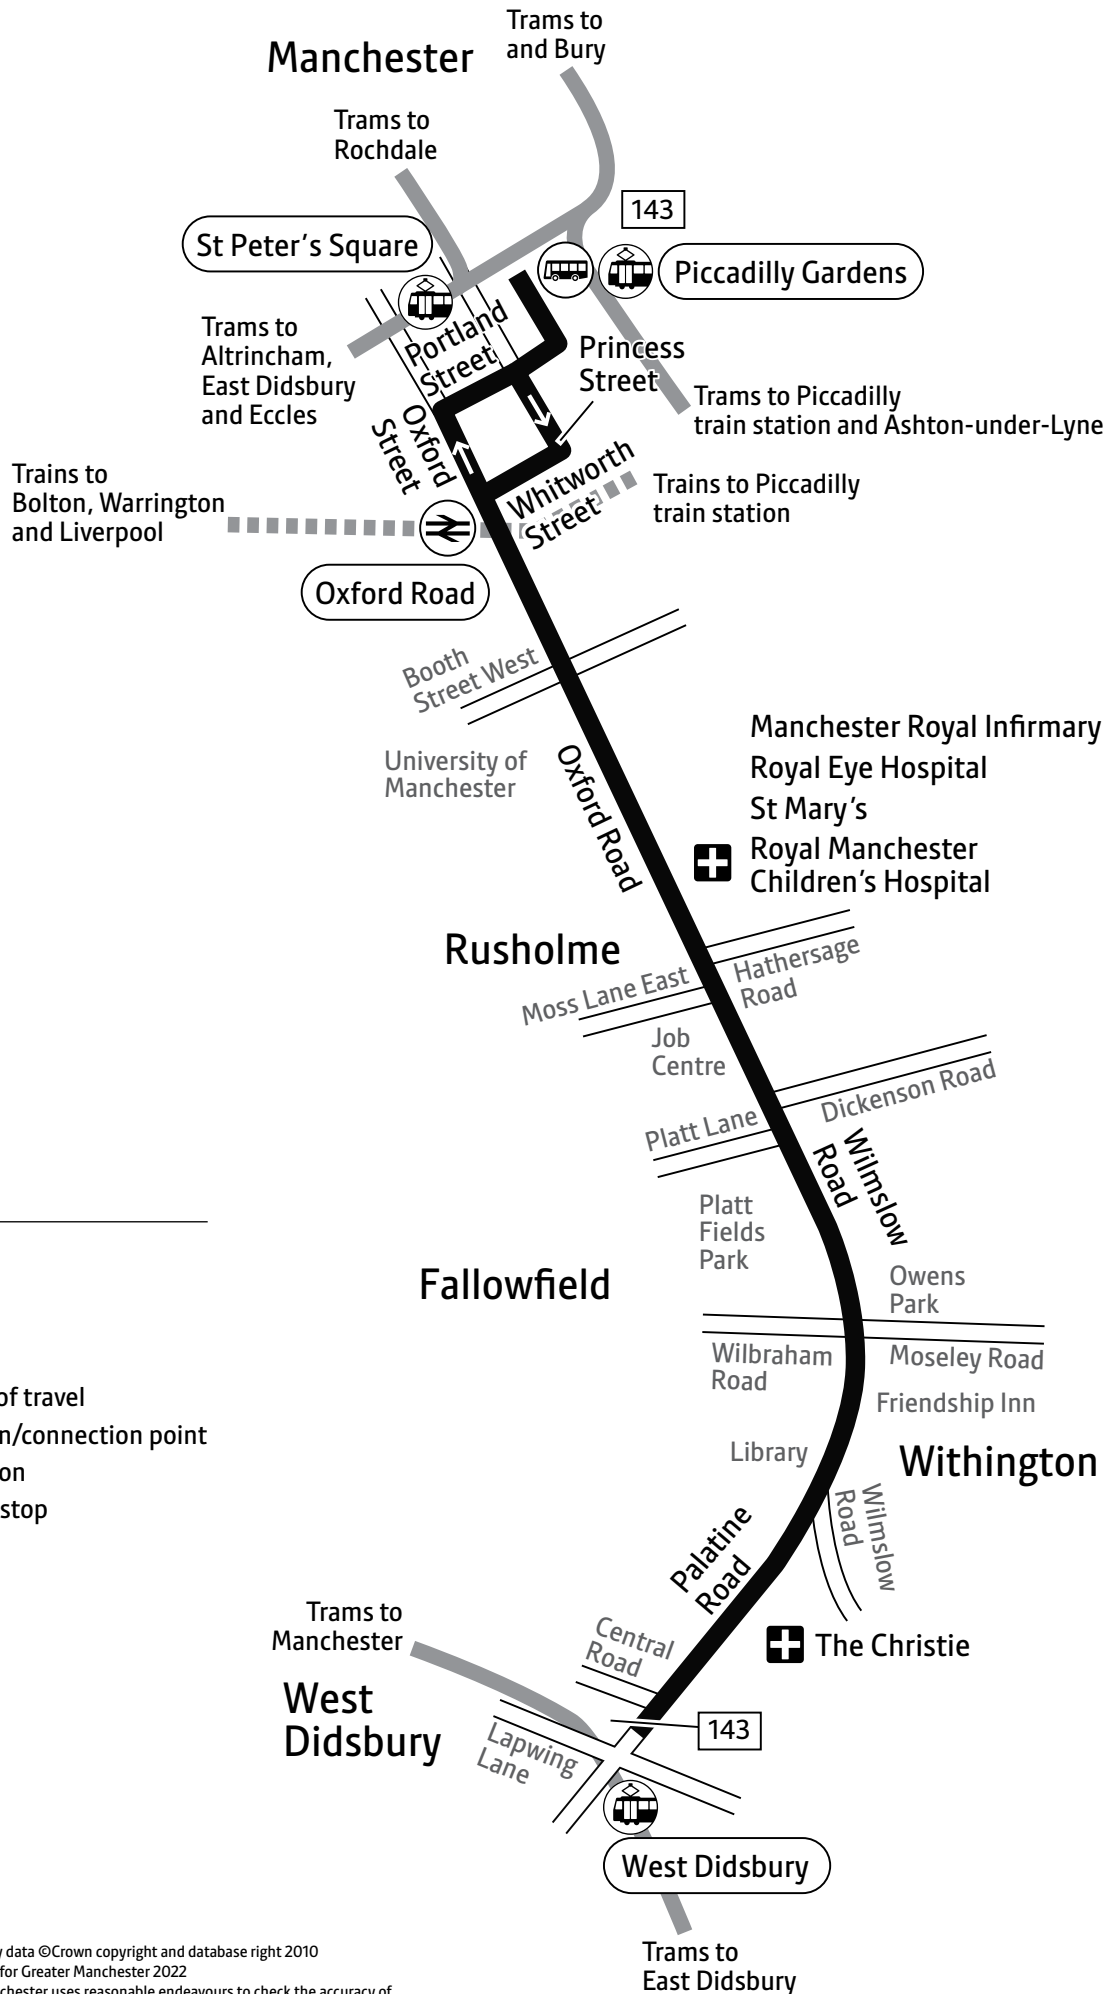

Using this timetable

Timetables show the direction of travel, bus numbers and the days of the week.

Main stops on the route are listed on the left. Where no time is shown against a particular stop, the bus does not stop there on that journey. Check any letters which are shown in the timetable against the key at the bottom of the page.

Using the 24 hour clock

Times are shown in four figures. The first two are the hour and the last two are the minutes.

0753 is 53 minutes past 7am

1953 is 53 minutes past 7pm

Operator details

Stagecoach

Head Office

Manchester Shudehill Interchange

Mon to Sat 7am to 6pm

Sunday 8am to 1.15pm and 2pm to 4pm

Public hols 8am to 5.20pm

Manchester

143

- Key**
- Bus route
 - Train line
 - Tram line
 - Direction of travel
 - Bus station/connection point
 - Train station
 - Metrolink stop
 - Hospital
 - Terminus