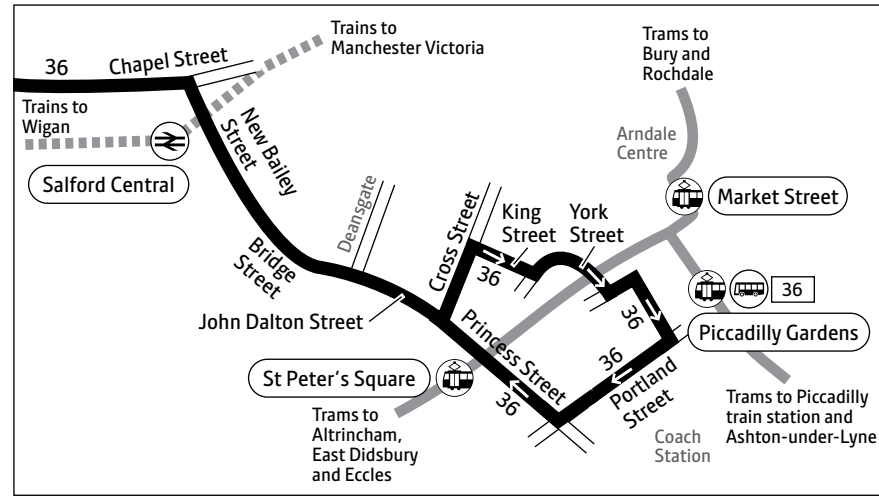

Route in Manchester city centre

1. **Key**
2. Bus route
   - Train line
   - Tram line
   - Direction of travel
   - Bus station/connection point
   - Train station
   - Metrolink stop
   - Terminus