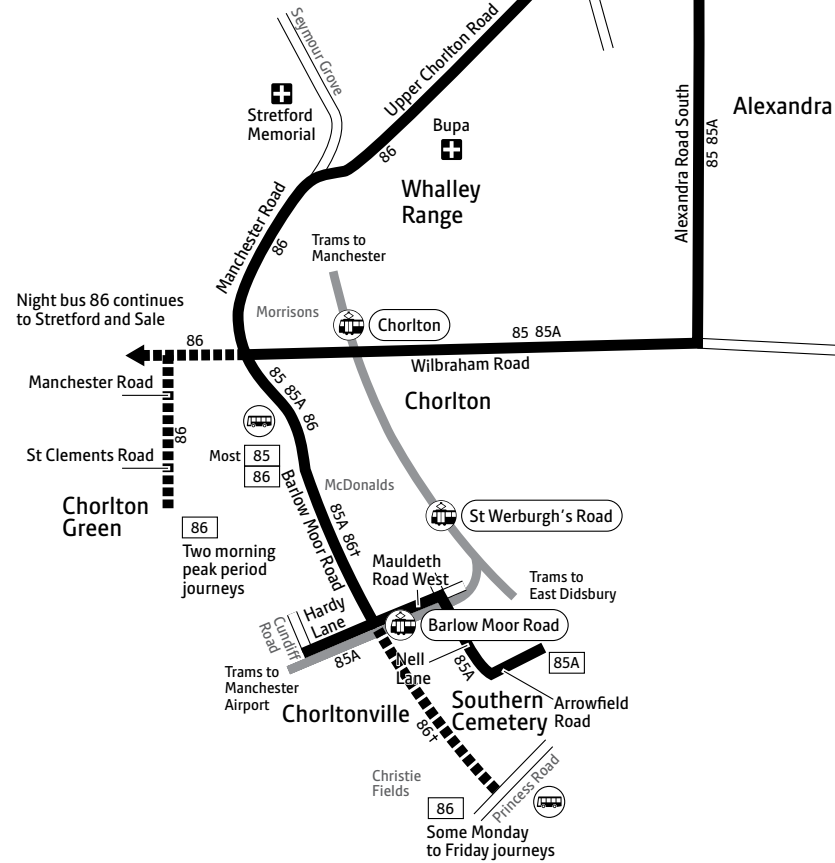

# Chorlton — Alexandra Park — Manchester

# Manchester — Alexandra Park — Chorlton

	85	85	85	85
Manchester, Piccadilly Gardens	2242	2312	2342	0012
Oxford Road/Booth Street West	2250	2320	2350	0020
Alexandra Park	2258	2328	2358	0028
Chorlton, Bus Station	2309	2339	0009	0039

## Key

-  Bus route
-  Monday to Friday peak period/late night journeys
-  Train line
-  Tram line
-  Some Monday to Friday journeys only
-  Direction of travel
-  Bus station/connection point
-  Train station
-  Metrolink stop
-  Hospital
-  85 Terminus