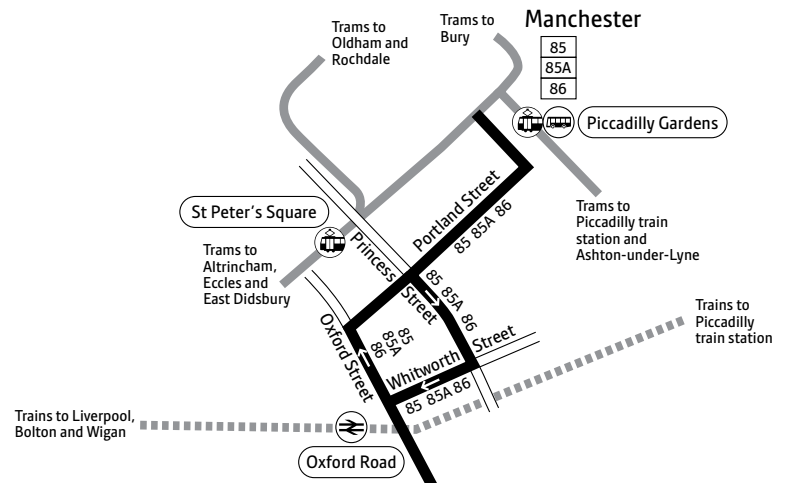

# Manchester — Alexandra Park — Chorlton

	85	85	85	85
Manchester, Piccadilly Gardens	2242	2312	2342	0012
Oxford Road/Booth Street West	2250	2320	2350	0020
Alexandra Park	2258	2328	2358	0028
Chorlton, Bus Station	2309	2339	0009	0039

♻ – All bus 85 and 85A journeys are run using easy access buses. See inside front cover of this leaflet for details

## Key

-  Bus route
-  Monday to Friday peak period/late night journeys
-  Train line
-  Tram line
-  Some Monday to Friday journeys only
-  Direction of travel
-  Bus station/connection point
-  Train station
-  Metrolink stop
-  Hospital
-  85 Terminus