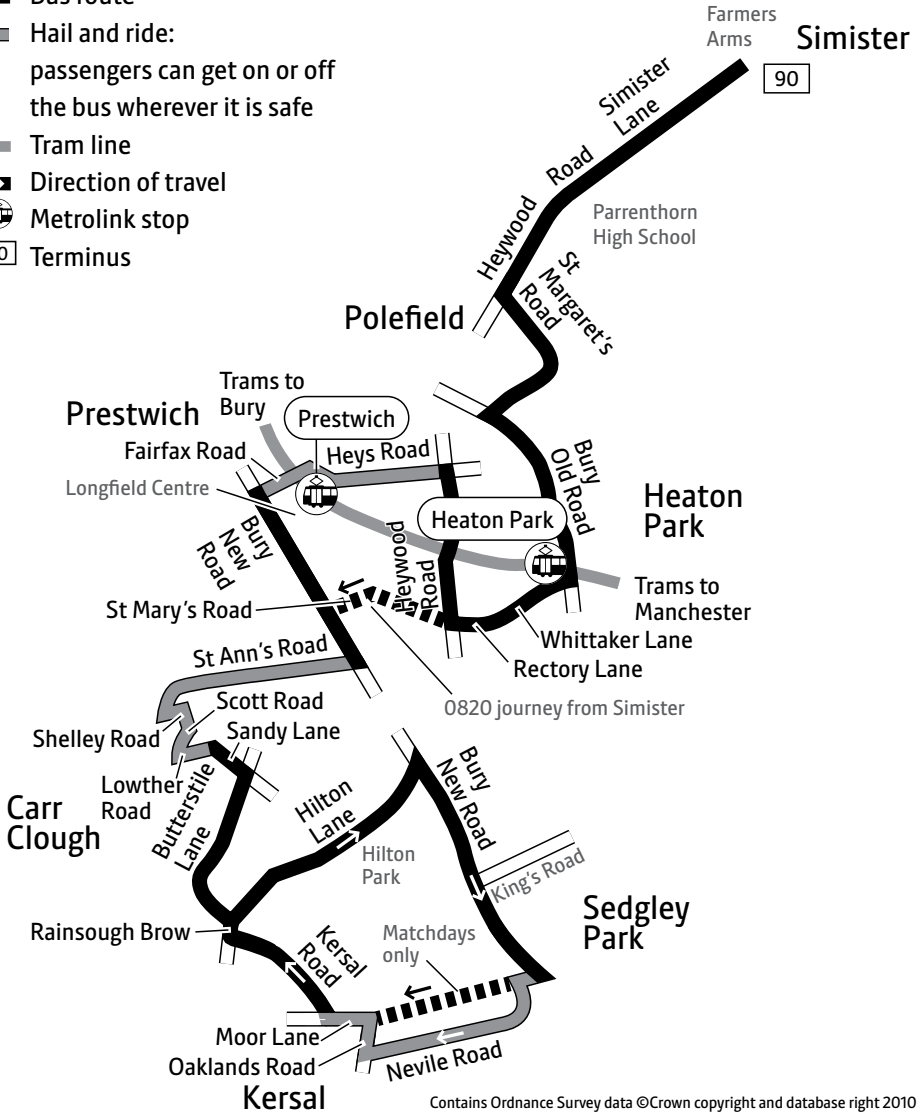

Using this timetable

Timetables show the direction of travel, bus numbers and the days of the week.

Main stops on the route are listed on the left. Where no time is shown against a particular stop, the bus does not stop there on that journey. Check any letters which are shown in the timetable against the key at the bottom of the page.

Using the 24 hour clock

Times are shown in four figures. The first two are the hour and the last two are the minutes.

0753 is 53 minutes past 7am

1953 is 53 minutes past 7pm

Operator details

Go North West

Queens Road Depot

Saturday 8am to 5.30pm

Sunday* Closed

*Including public holidays

90

Key

-  Bus route
-  Hail and ride: passengers can get on or off the bus wherever it is safe
-  Tram line
-  Direction of travel
-  Metrolink stop
-  Terminus