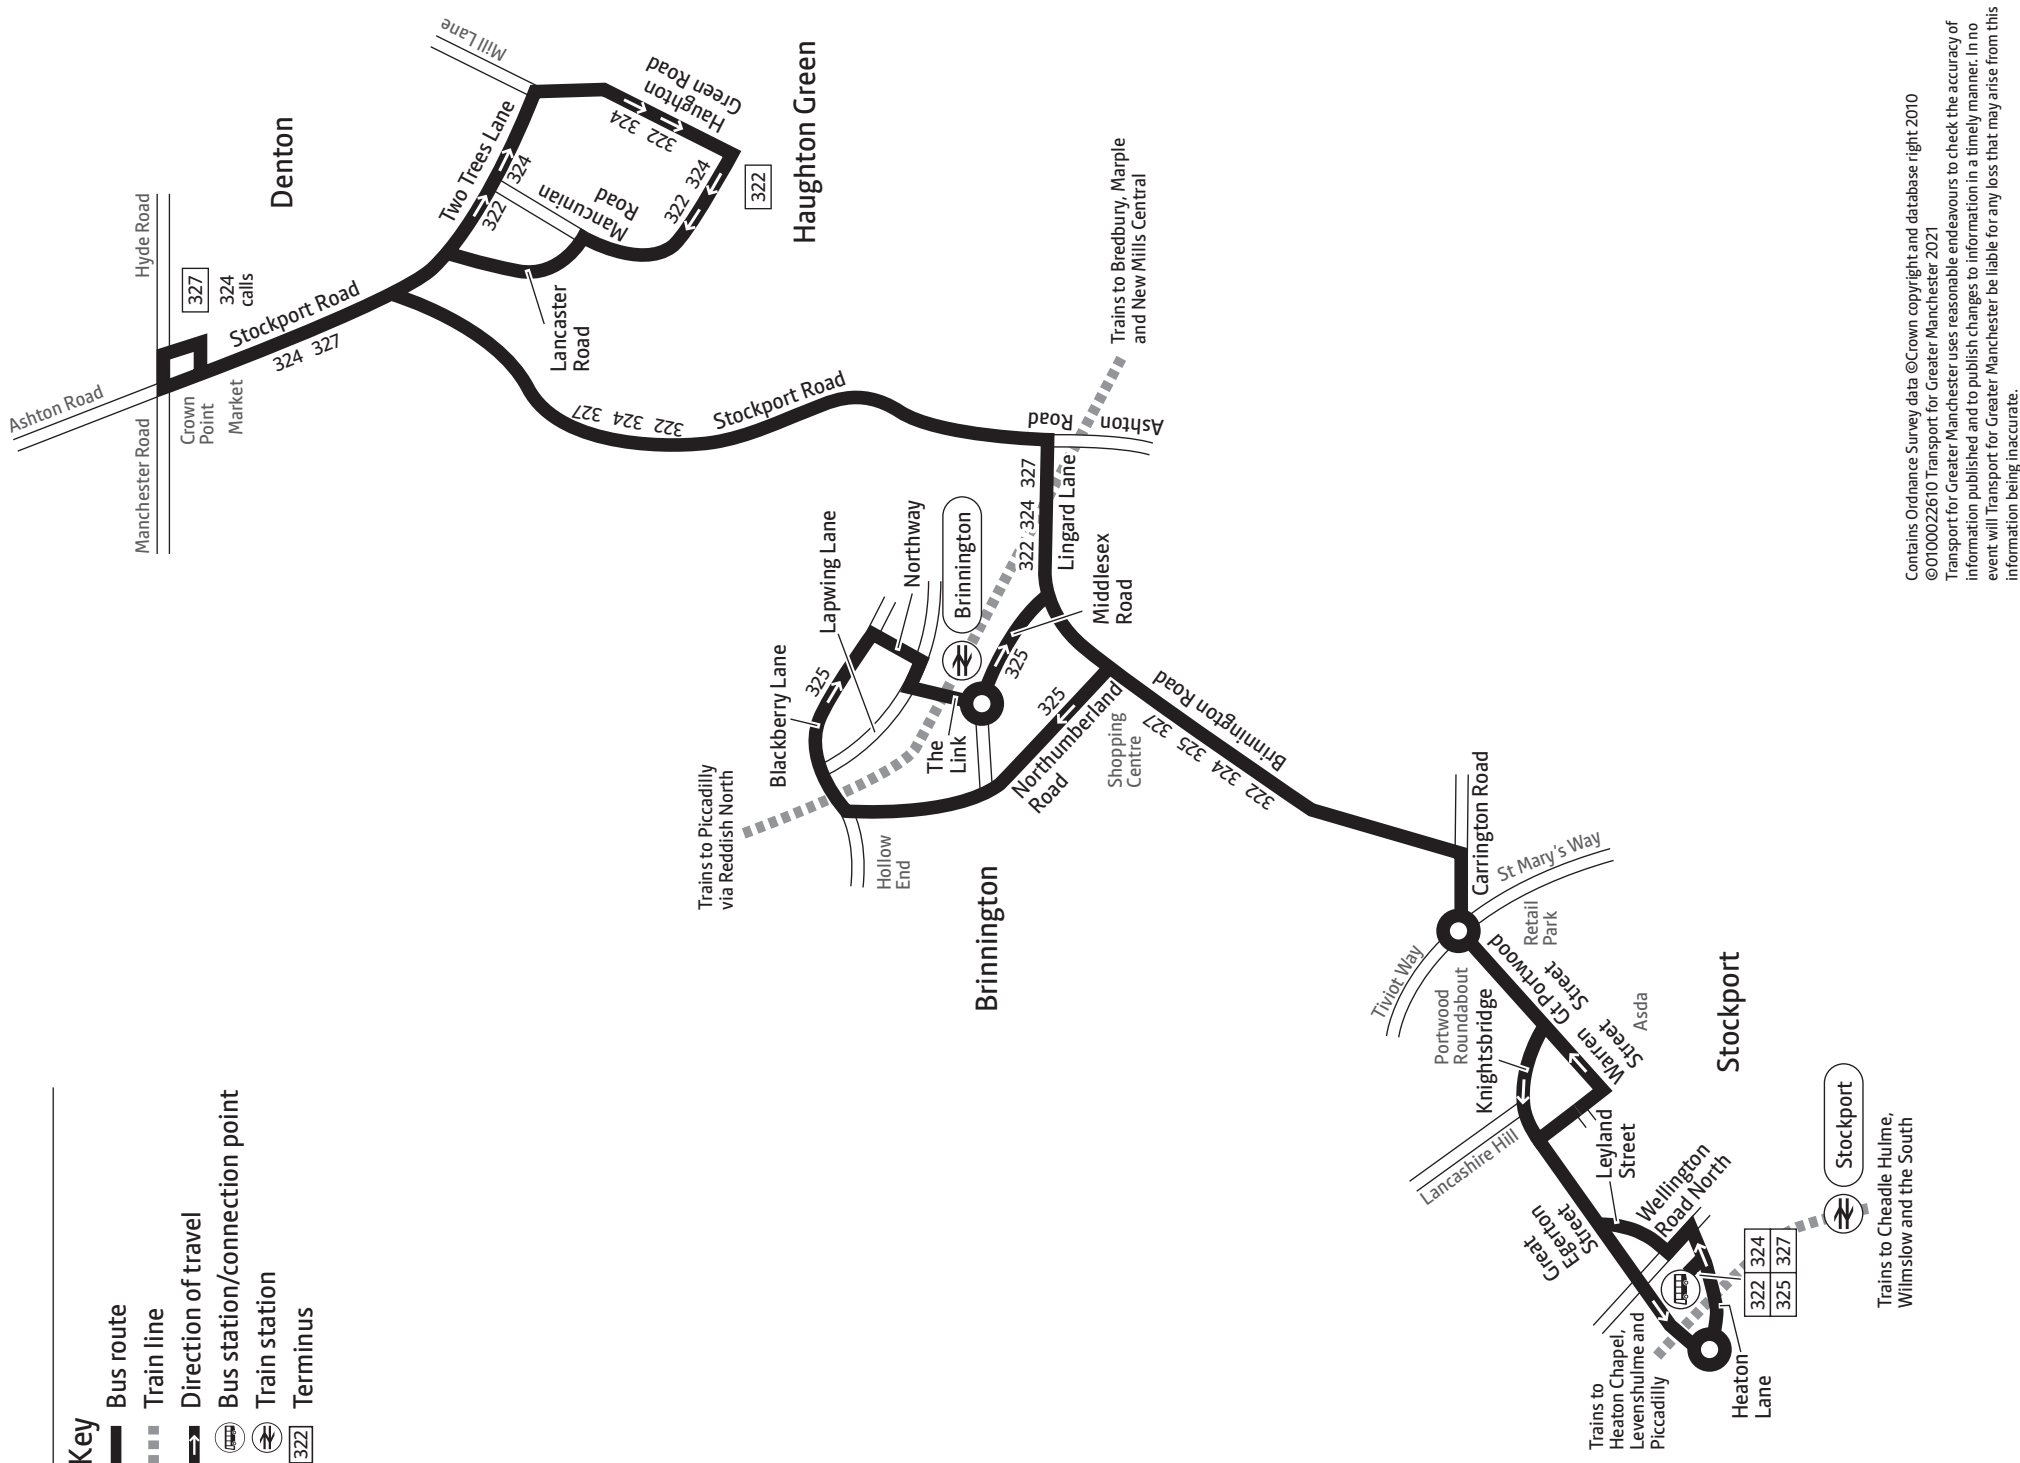

Summer times: between mid July and early September, some timetables will be different. Check www.tfgm.com for details

322 324 325 327

Key

-  Bus route
-  Train line
-  Direction of travel
-  Bus station/connection point
-  Train station
-  Terminus