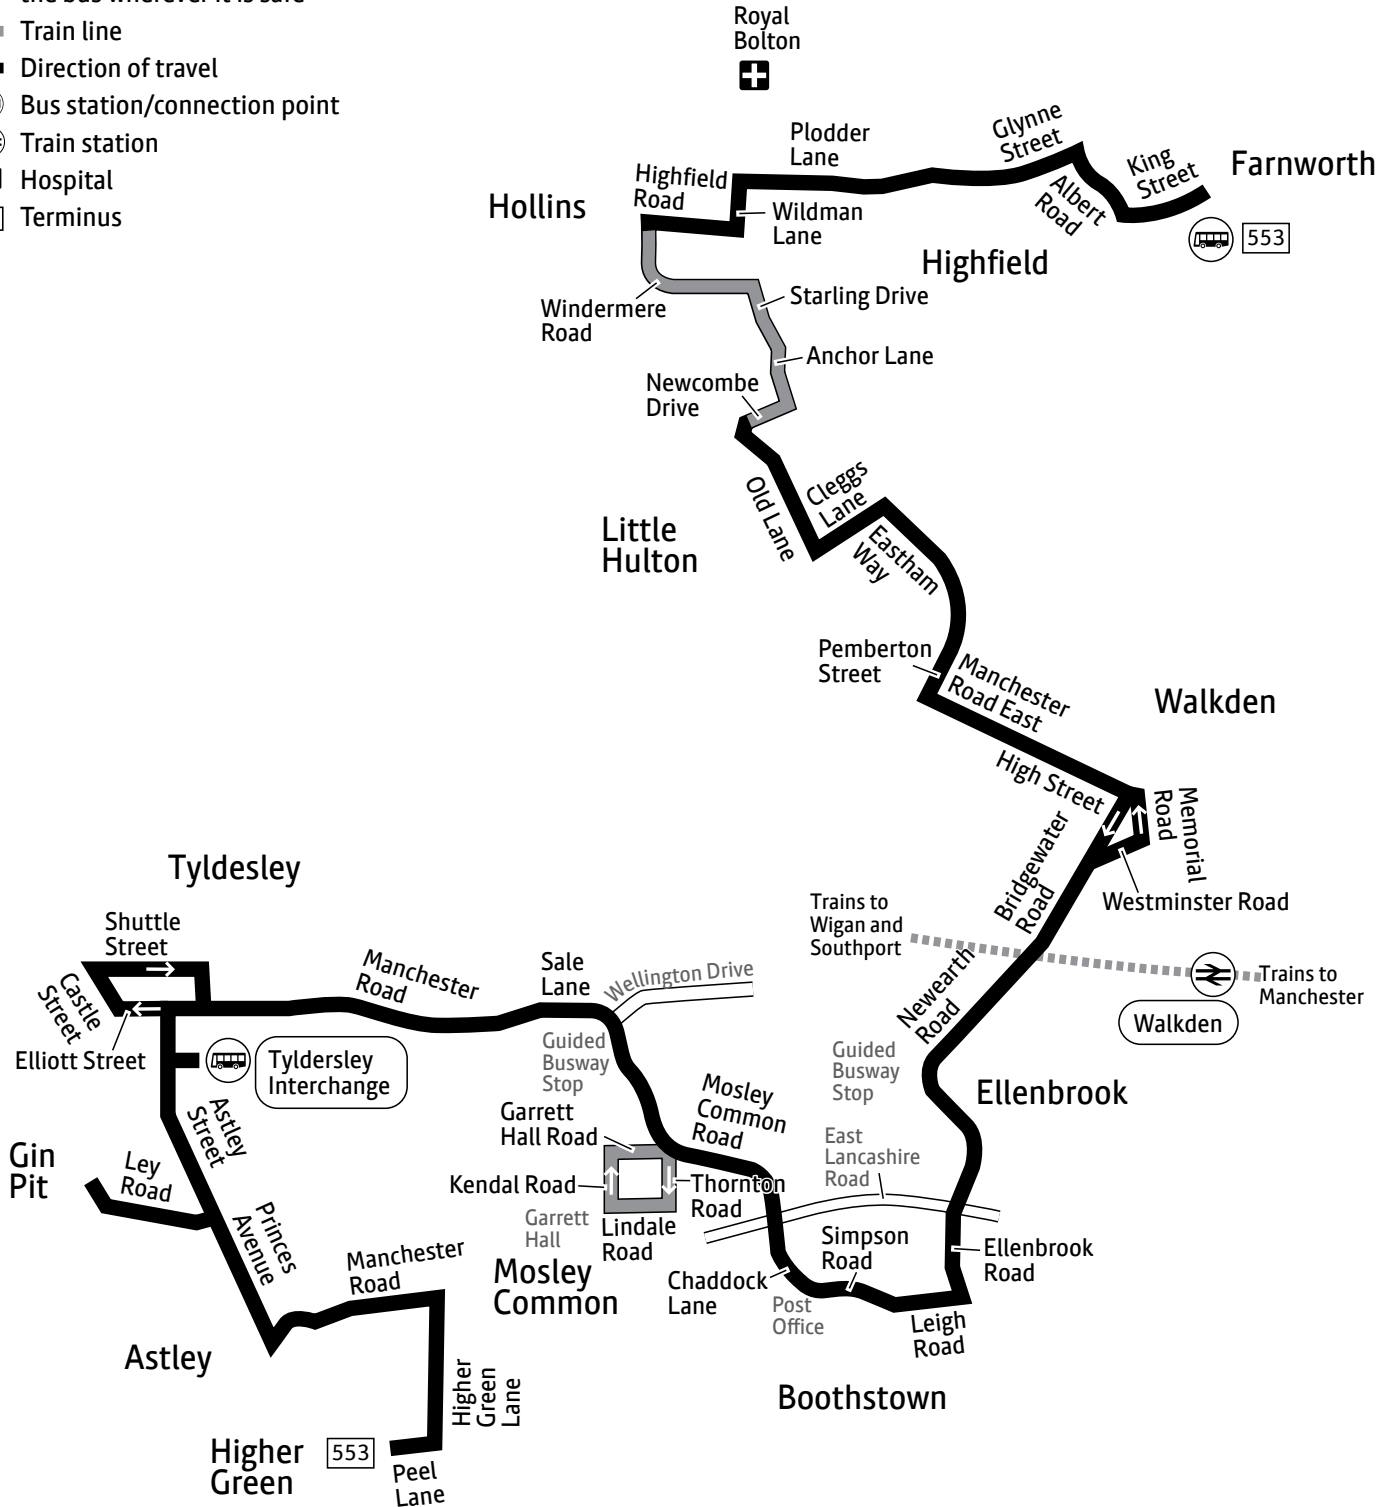

Key

- Bus route
- Hail and ride:
  passengers can get on or off
  the bus wherever it is safe
- Train line
- Direction of travel
- Bus station/connection point
- Train station
- Hospital
- Terminus