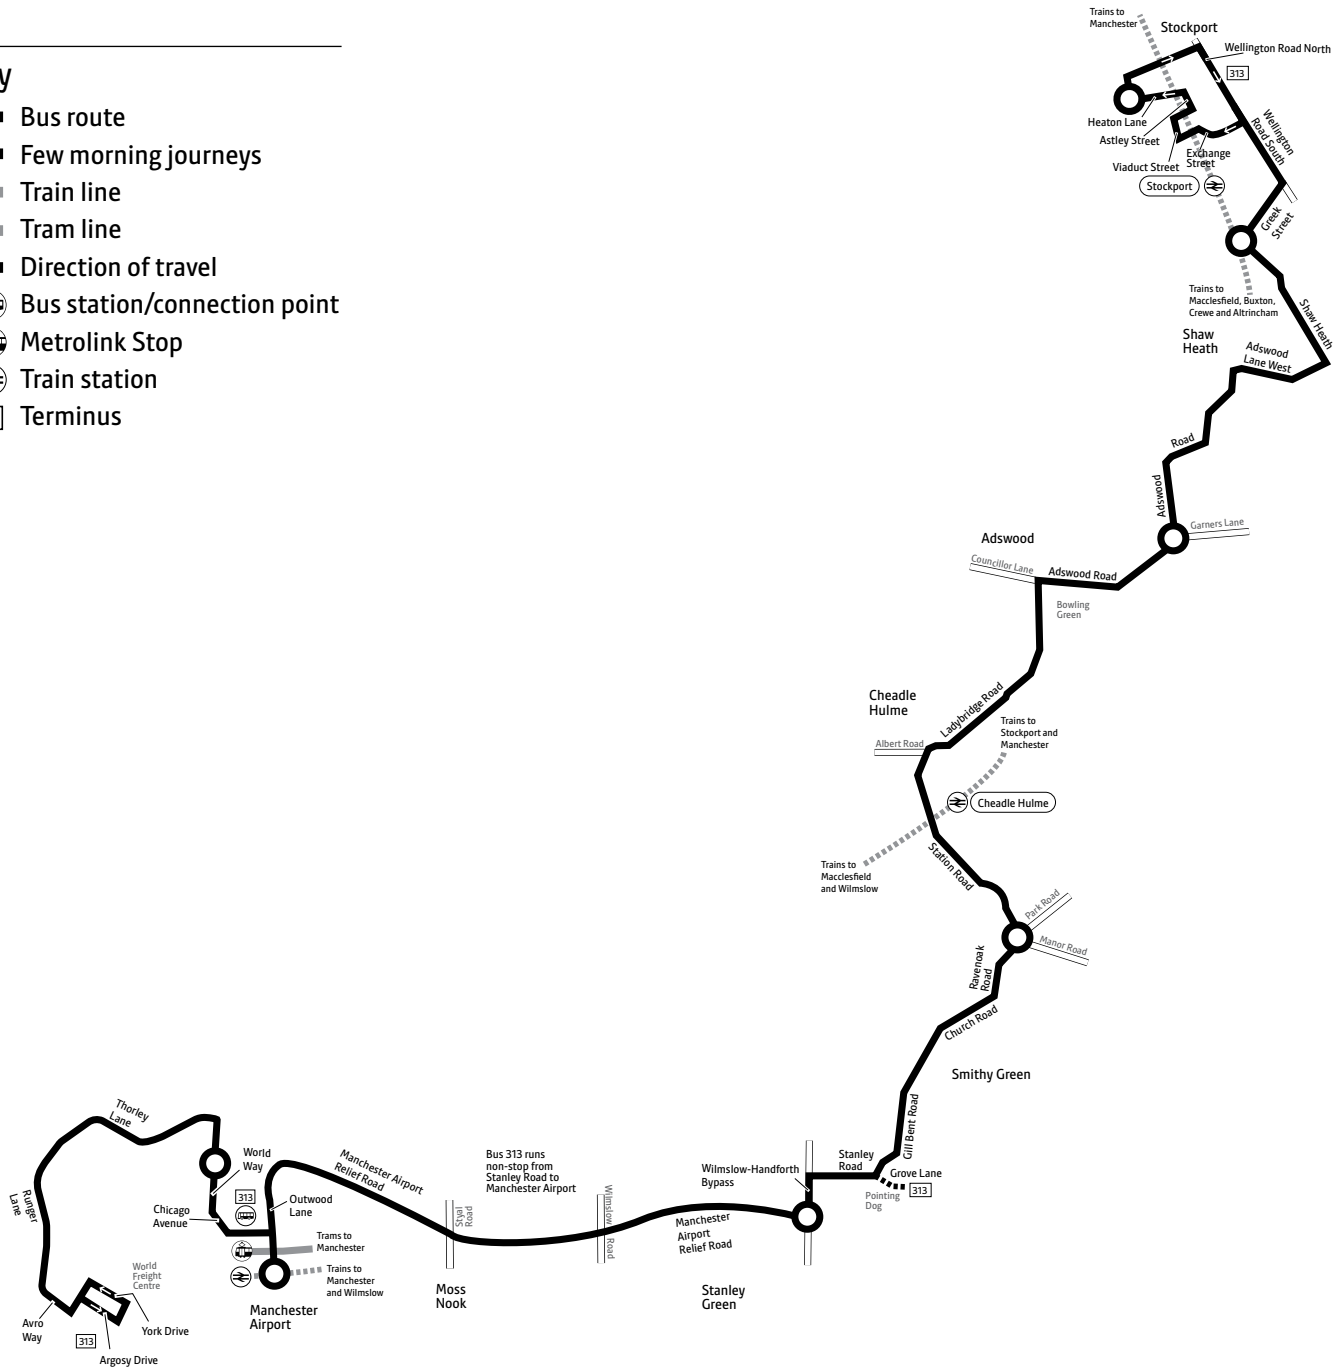

Key

- Bus route
- Few morning journeys
- Train line
- Tram line
- Direction of travel
- Bus station/connection point
- Metrolink Stop
- Train station
- Terminus