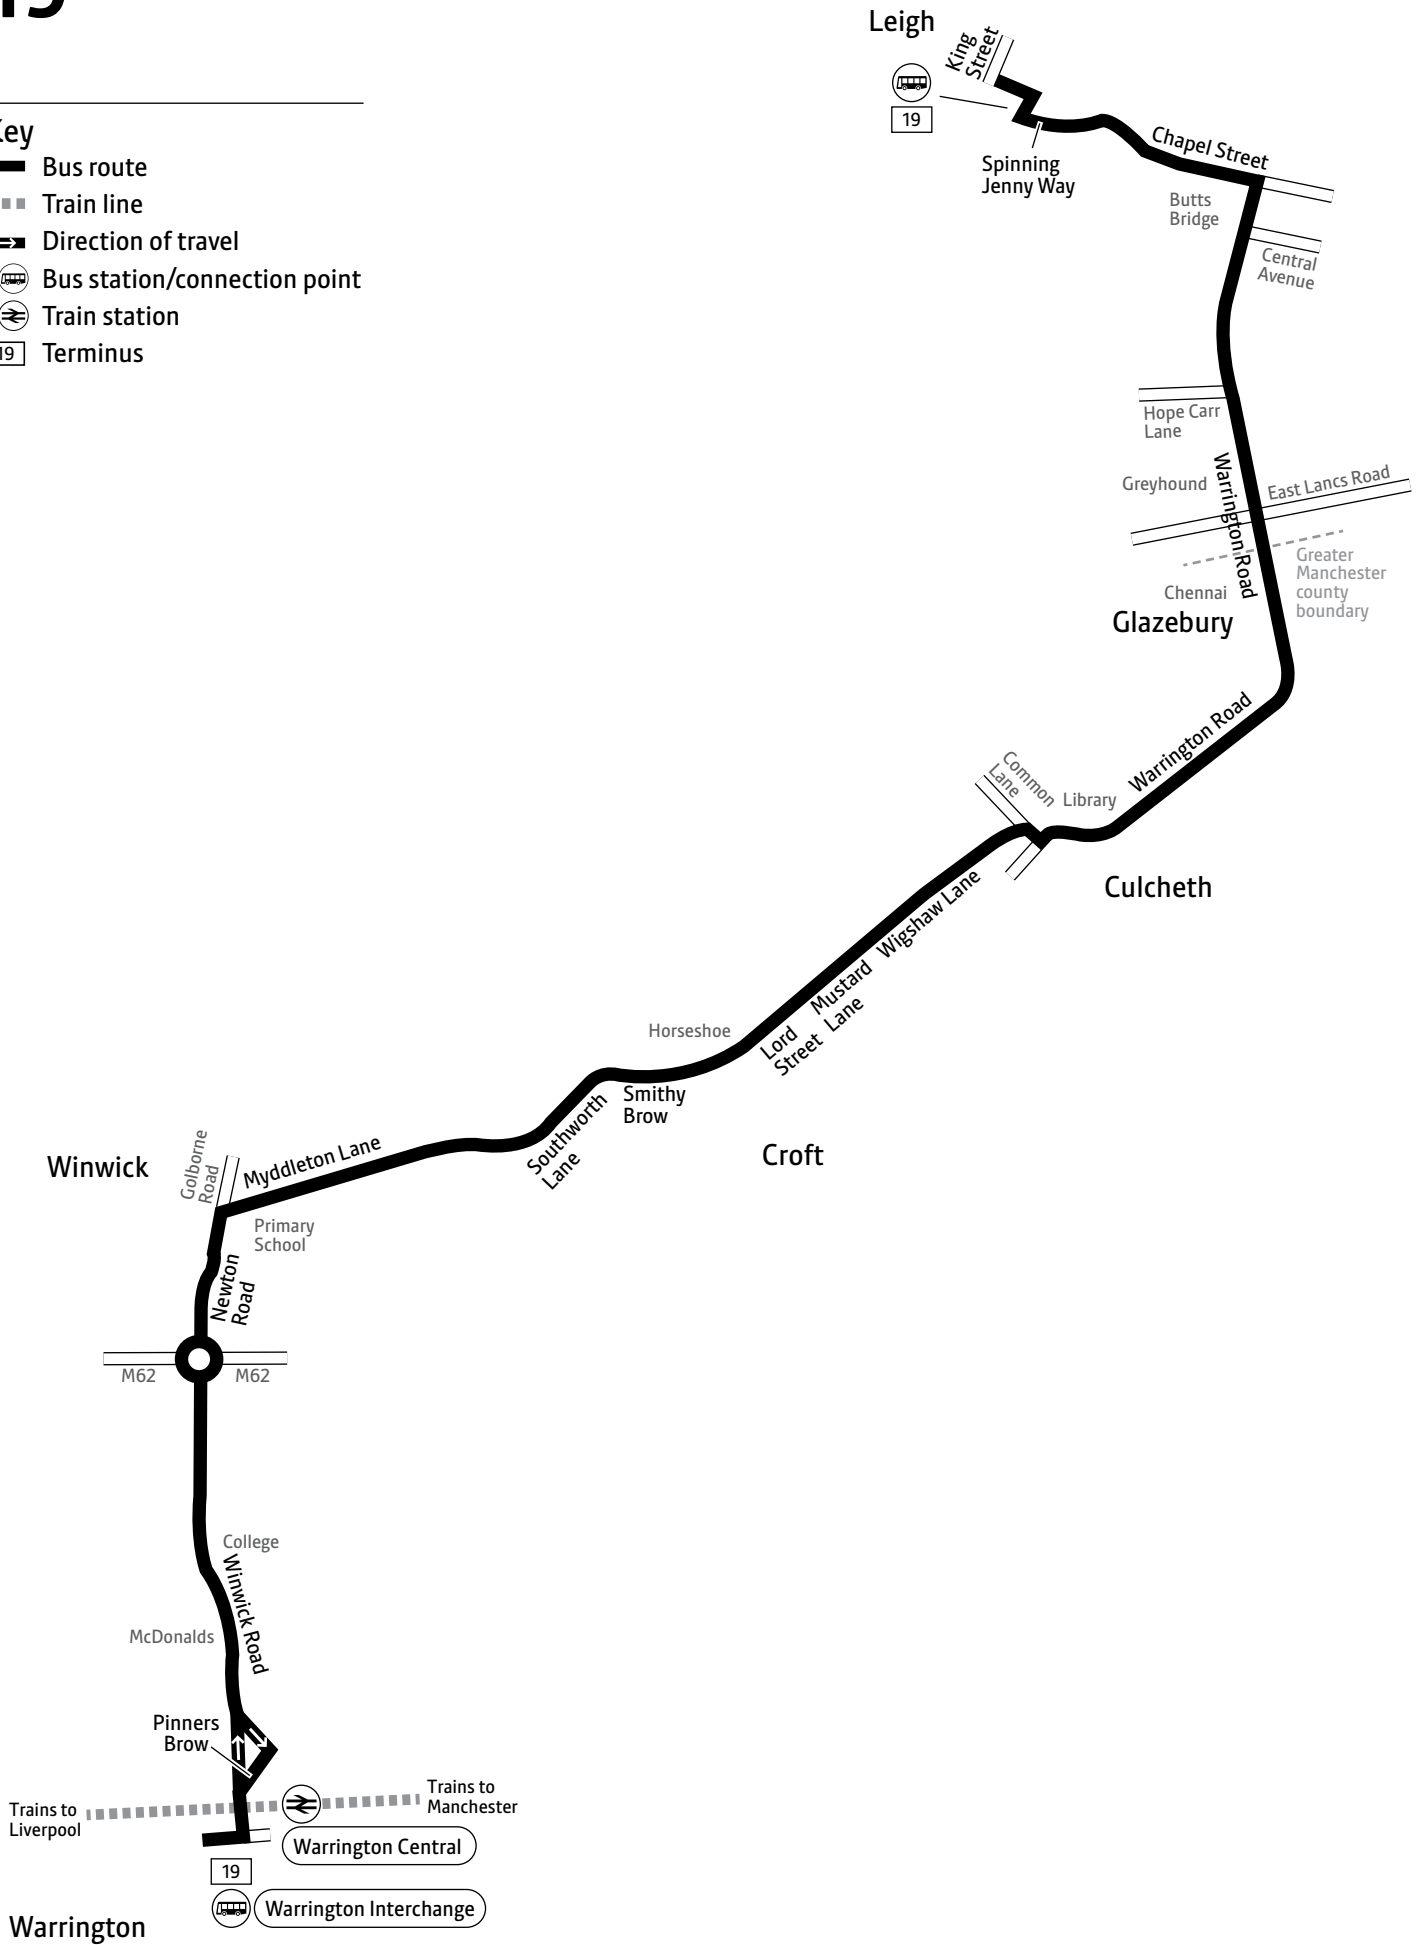

Key

- Bus route
- Train line
- Direction of travel
- Bus station/connection point
- Train station
- Terminus