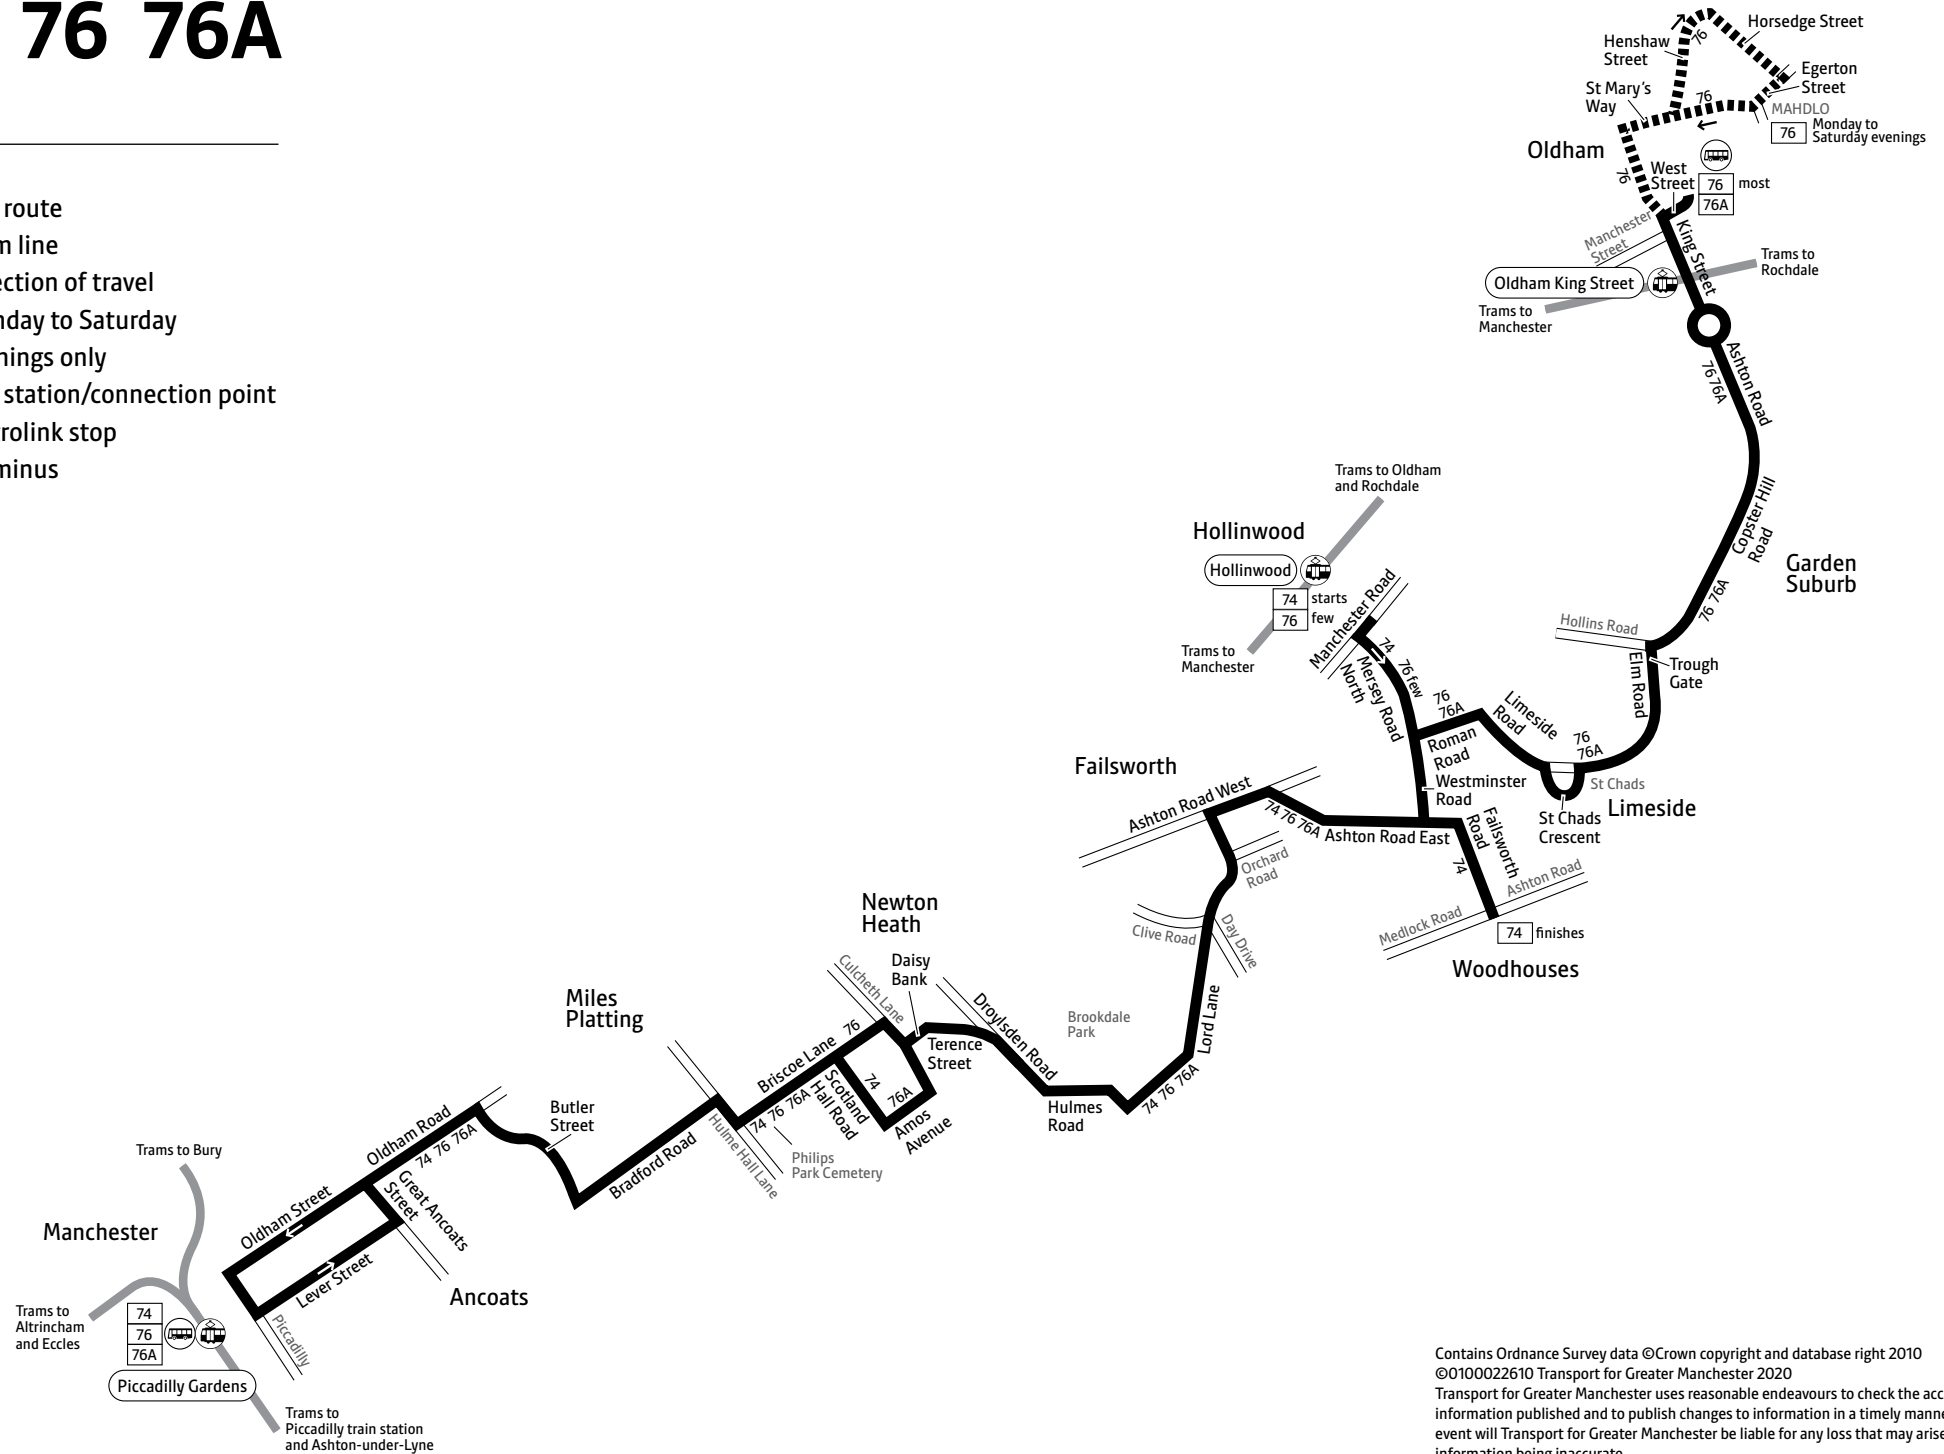

74 76 76A

Key

- Bus route
- Tram line
- Direction of travel
- Monday to Saturday evenings only
- Bus station/connection point
- Metrolink stop
- Terminus

Contains Ordnance Survey data ©Crown copyright and database right 2010
©0100022610 Transport for Greater Manchester 2020
Transport for Greater Manchester uses reasonable endeavours to check the accuracy of information published and to publish changes to information in a timely manner. In no event will Transport for Greater Manchester be liable for any loss that may arise from this information being inaccurate.