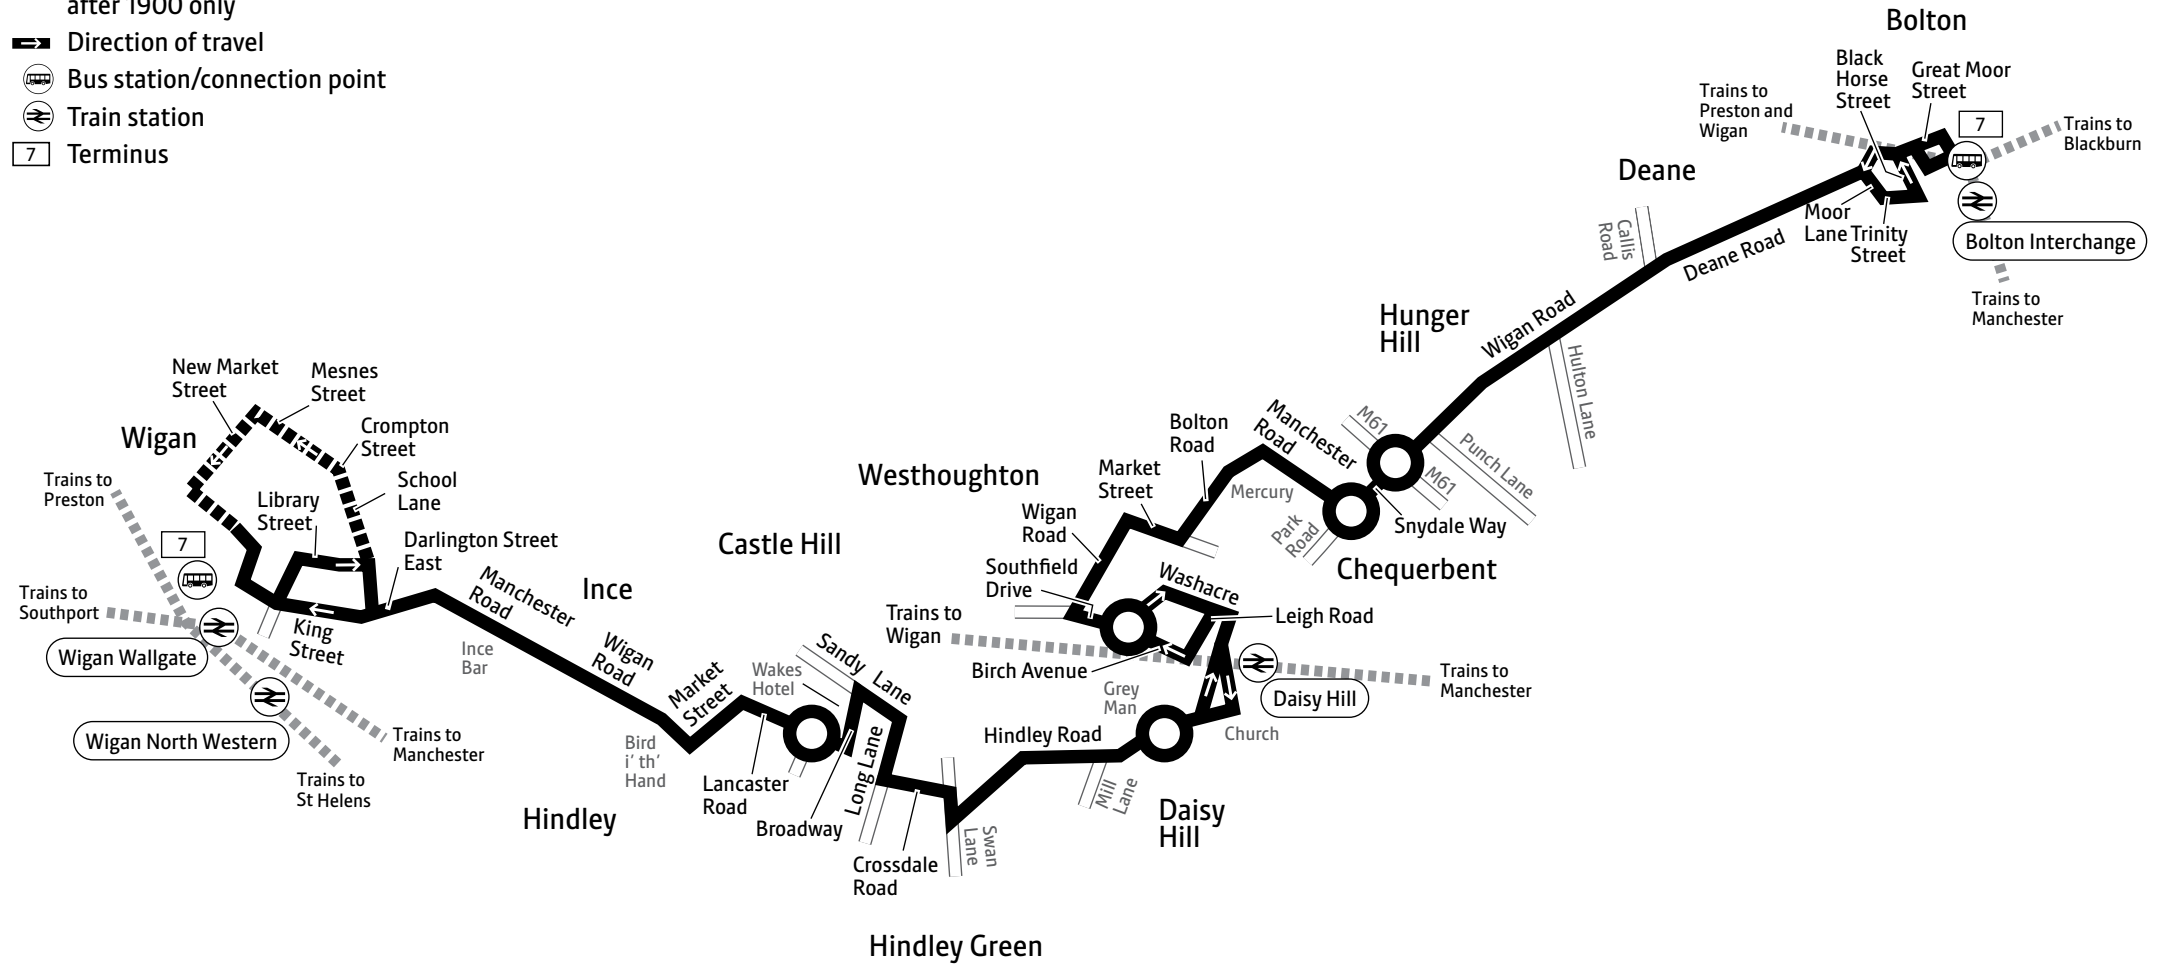

Using this timetable

Timetables show the direction of travel, bus numbers and the days of the week.

Main stops on the route are listed on the left. Where no time is shown against a particular stop, the bus does not stop there on that journey. Check any letters which are shown in the timetable against the key at the bottom of the page.

Wigan, Bus Station	1215	1235	1255	1315	1335	1355	1415	1435		1455	1515	1535	1555	1615	1635	1655	1715	1742	1812
Hindley, Bird i' th' Hand	1231	1251	1311	1330	1350	1410	1434	1454	1457a	1521	1544	1604	1624	1640	1700	1720	1740	1807	1828
Daisy Hill, Mill Lane	1245	1305	1325	1344	1404	1424	1448	1508	1512	1535	1558	1618	1638	1654	1714	1734	1754	1821	1842
Westhoughton, Birch Avenue	1251	1311	1331	1350	1410	1430	1452	1512	1521	1541	1603	1623	1643	1659	1719	1739	1759	1826	1847
Chequerbent, Mercury	1302	1322	1342	1402	1422	1442	1506	1526	1537	1555	1617	1637	1657	1713	1733	1753	1811	1837	1856
Deane, Callis Road	1310	1330	1350	1410	1430	1450	1516	1536	1551	1605	1626	1646	1706	1722	1742	1802	1819	1844	1902
Bolton, Interchange	1322	1342	1402	1422	1442	1502	1528	1548	1603	1617	1638	1658	1718	1734	1754	1814	1831	1856	1914

🕒 – Journey provided with the financial support of Transport for Greater Manchester
 a – Starts from Market Street not Bird i' th' Hand
 ♿ – All bus 7 journeys are run using easy access buses. See inside front cover of this leaflet for details

Summer times: between mid July and early September some timetables will be different. Check www.tfgm.com for details

Key

-  Bus route
-  Train line
-  Evening journeys to Wigan after 1900 only
-  Direction of travel
-  Bus station/connection point
-  Train station
-  Terminus